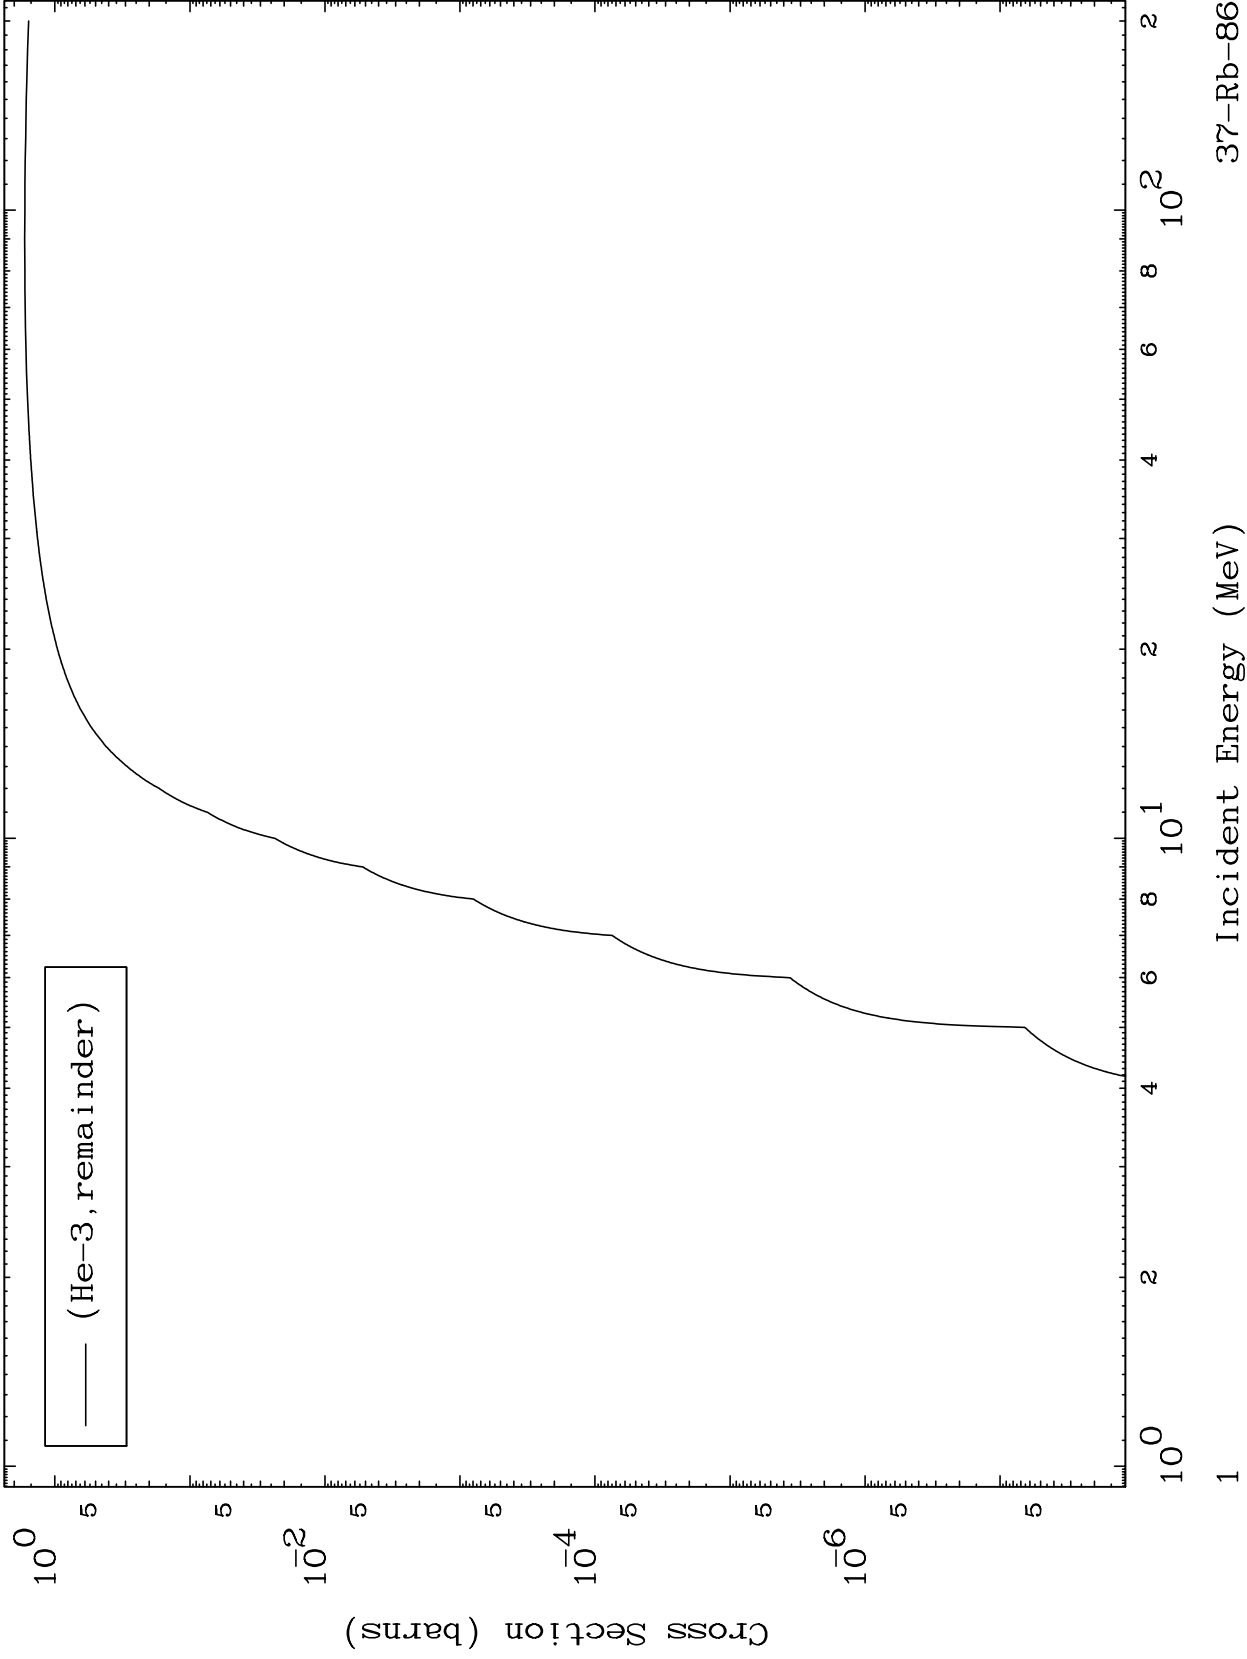

Press Mouse Button to Start

MAT 3729

He-3 Major
0 Kelvin Cross Sections

37-Rb-86

37-Rb-86