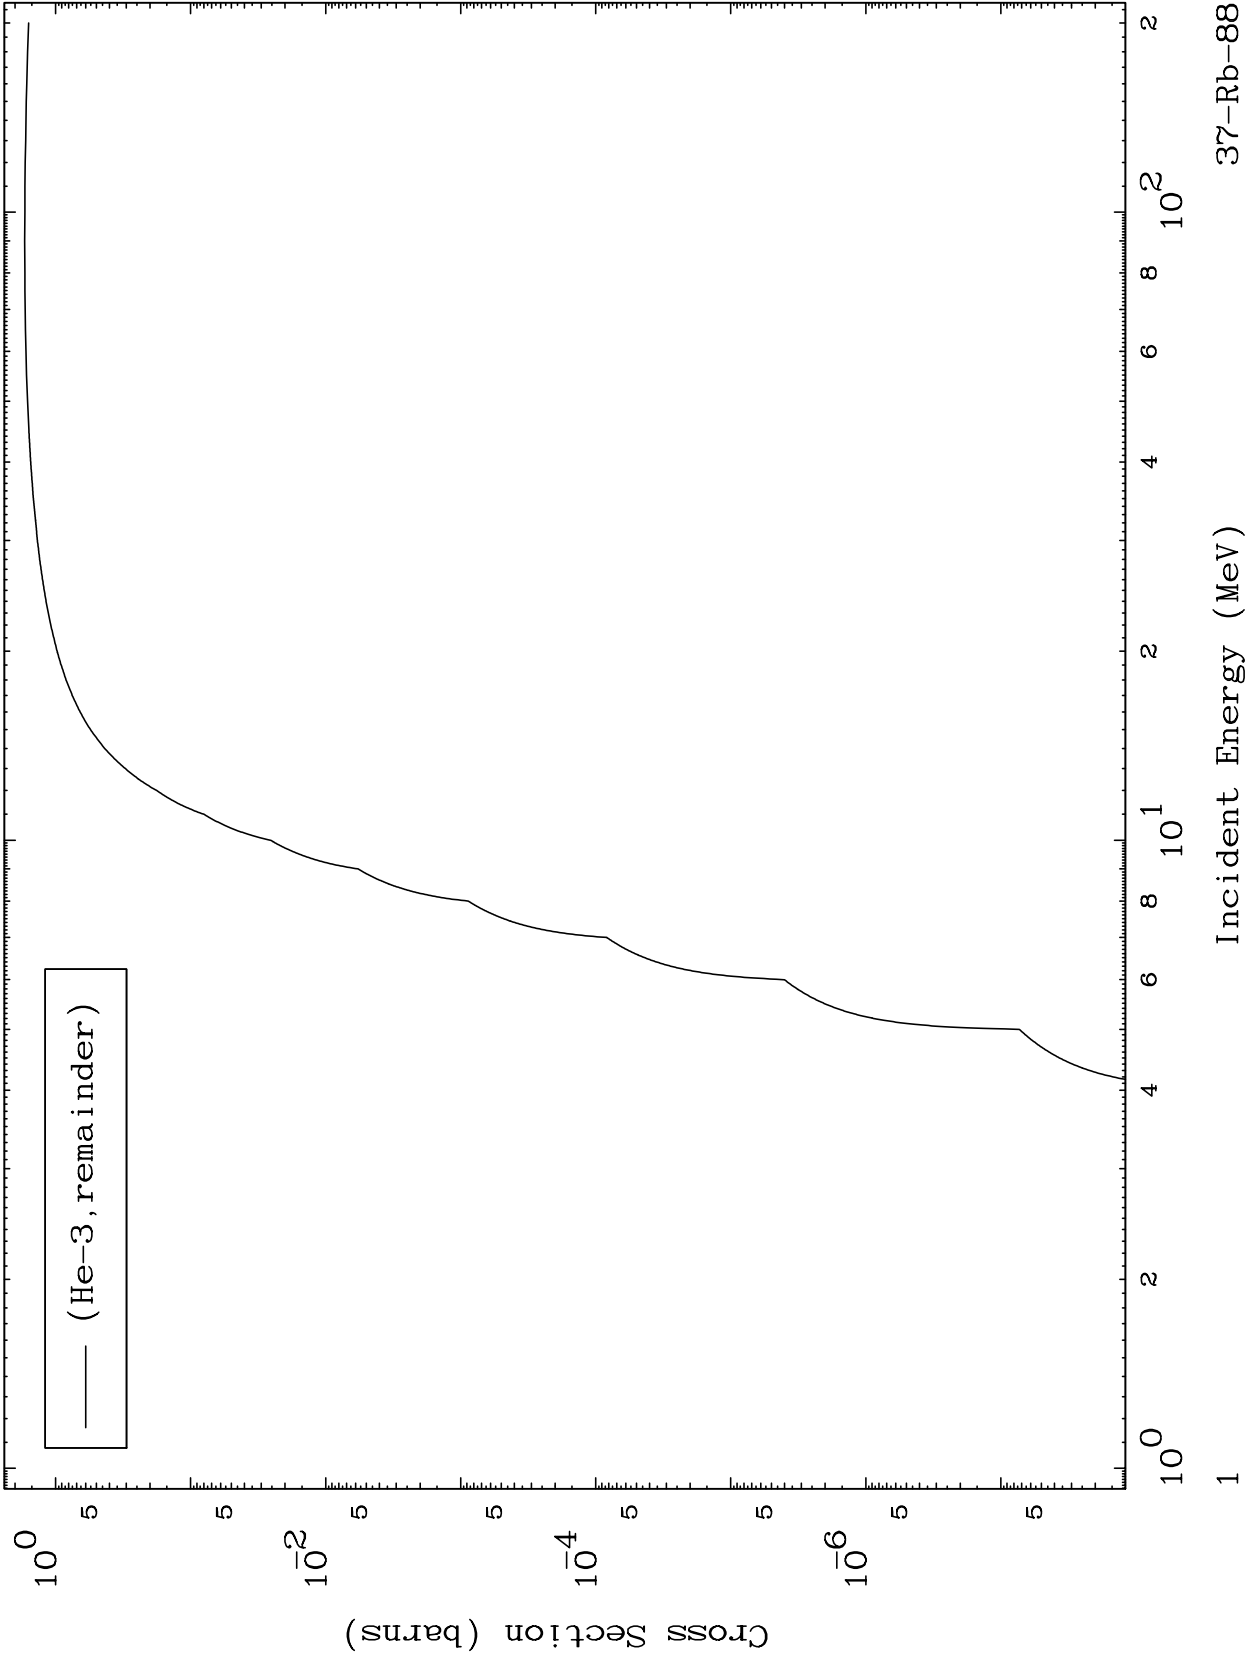

Press Mouse Button to Start

MAT 3734

He-3 Major

37-Rb-88

0 Kelvin Cross Sections

37-Rb-88

Incident Energy (MeV)