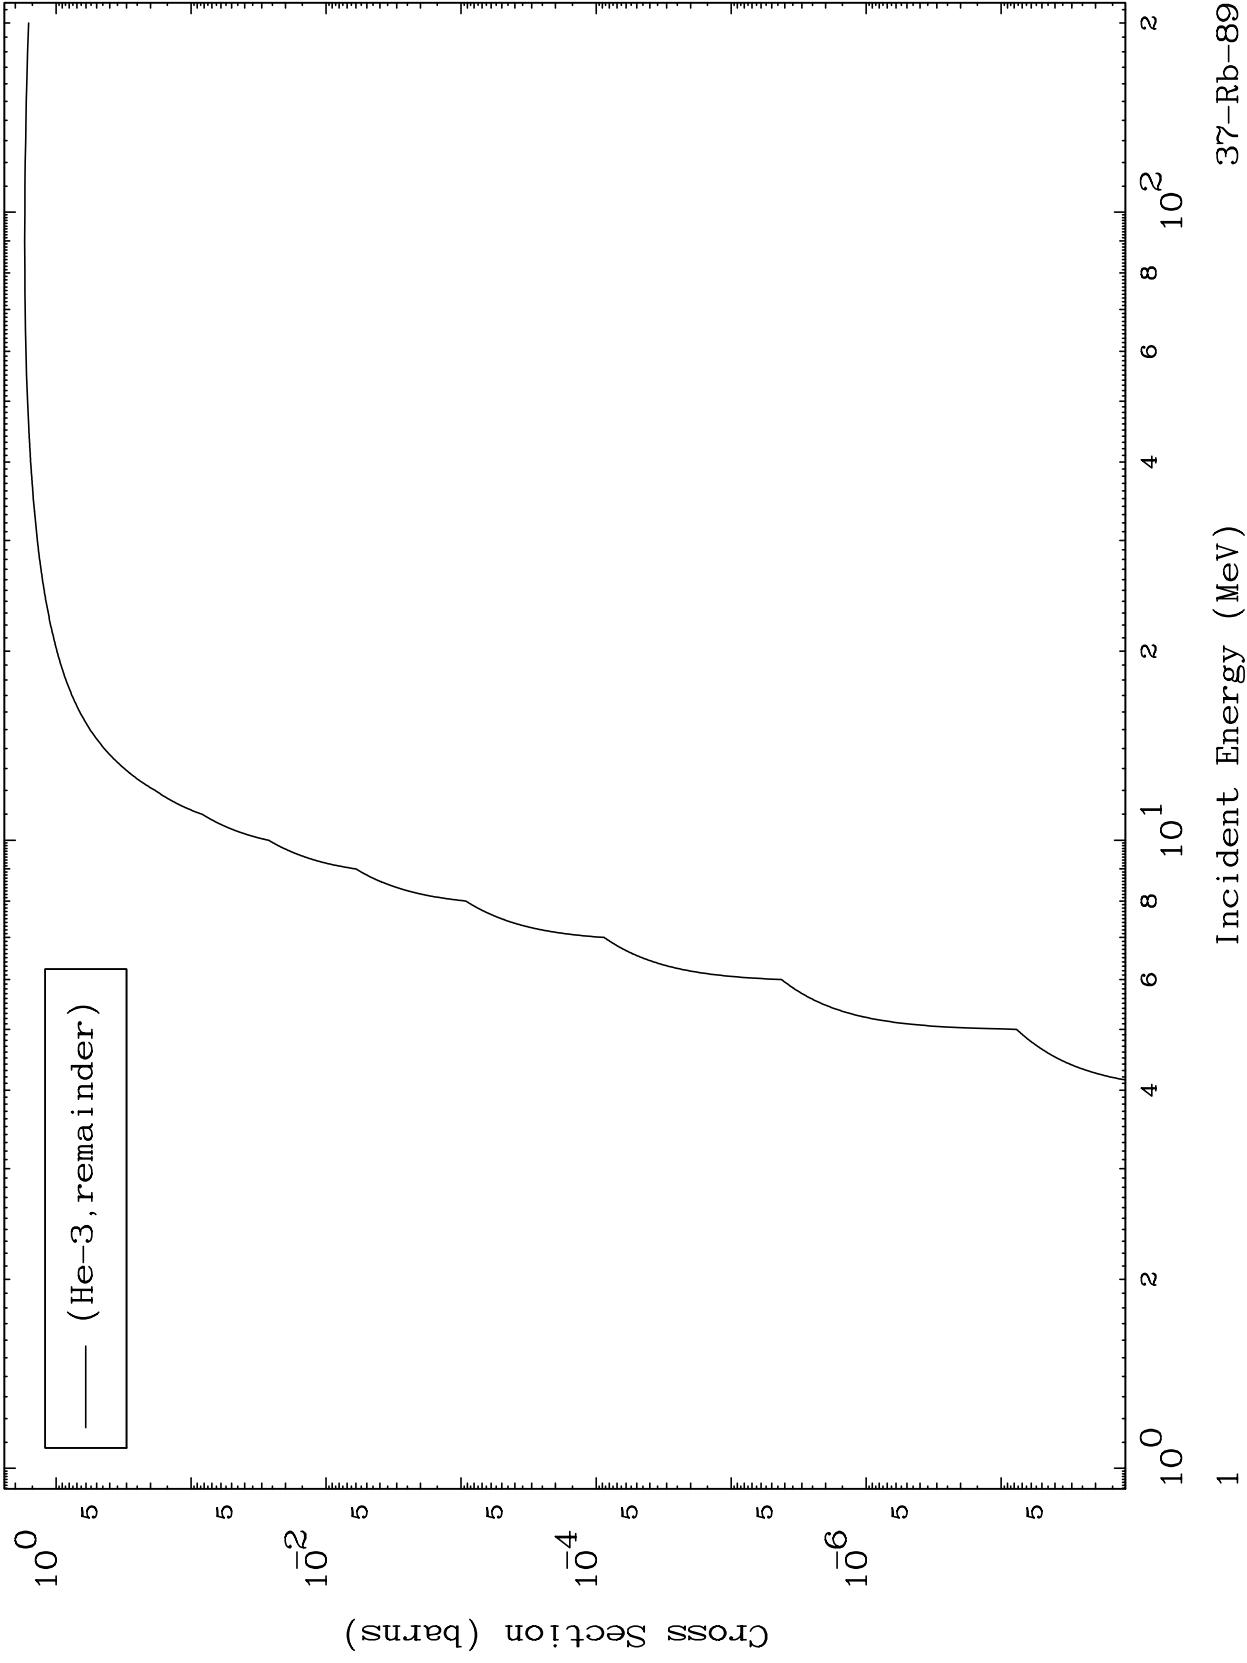

Press Mouse Button to Start

MAT 3737

He-3 Major
0 Kelvin Cross Sections

37-Rb-89

37-Rb-89