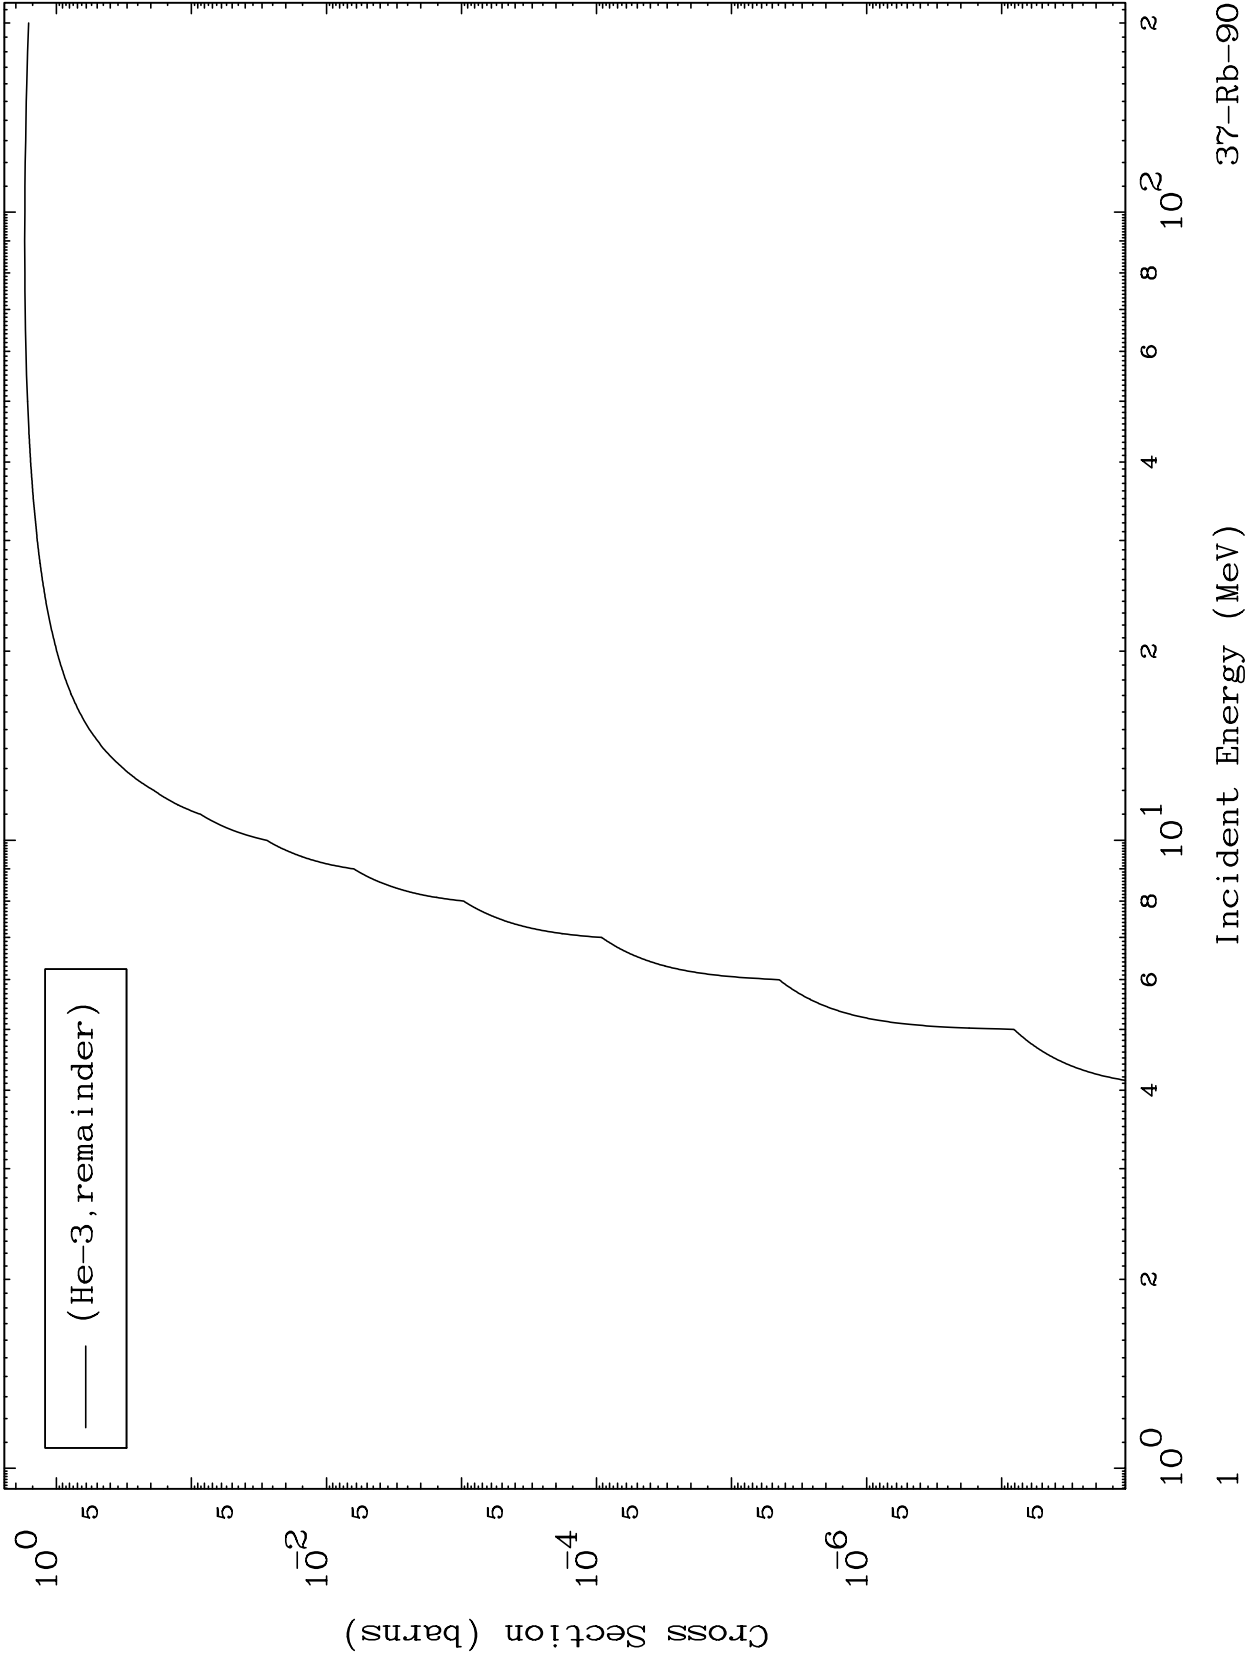

Press Mouse Button to Start

MAT 3740

He-3 Major

37-Rb-90

0 Kelvin Cross Sections

37-Rb-90

Incident Energy (MeV)