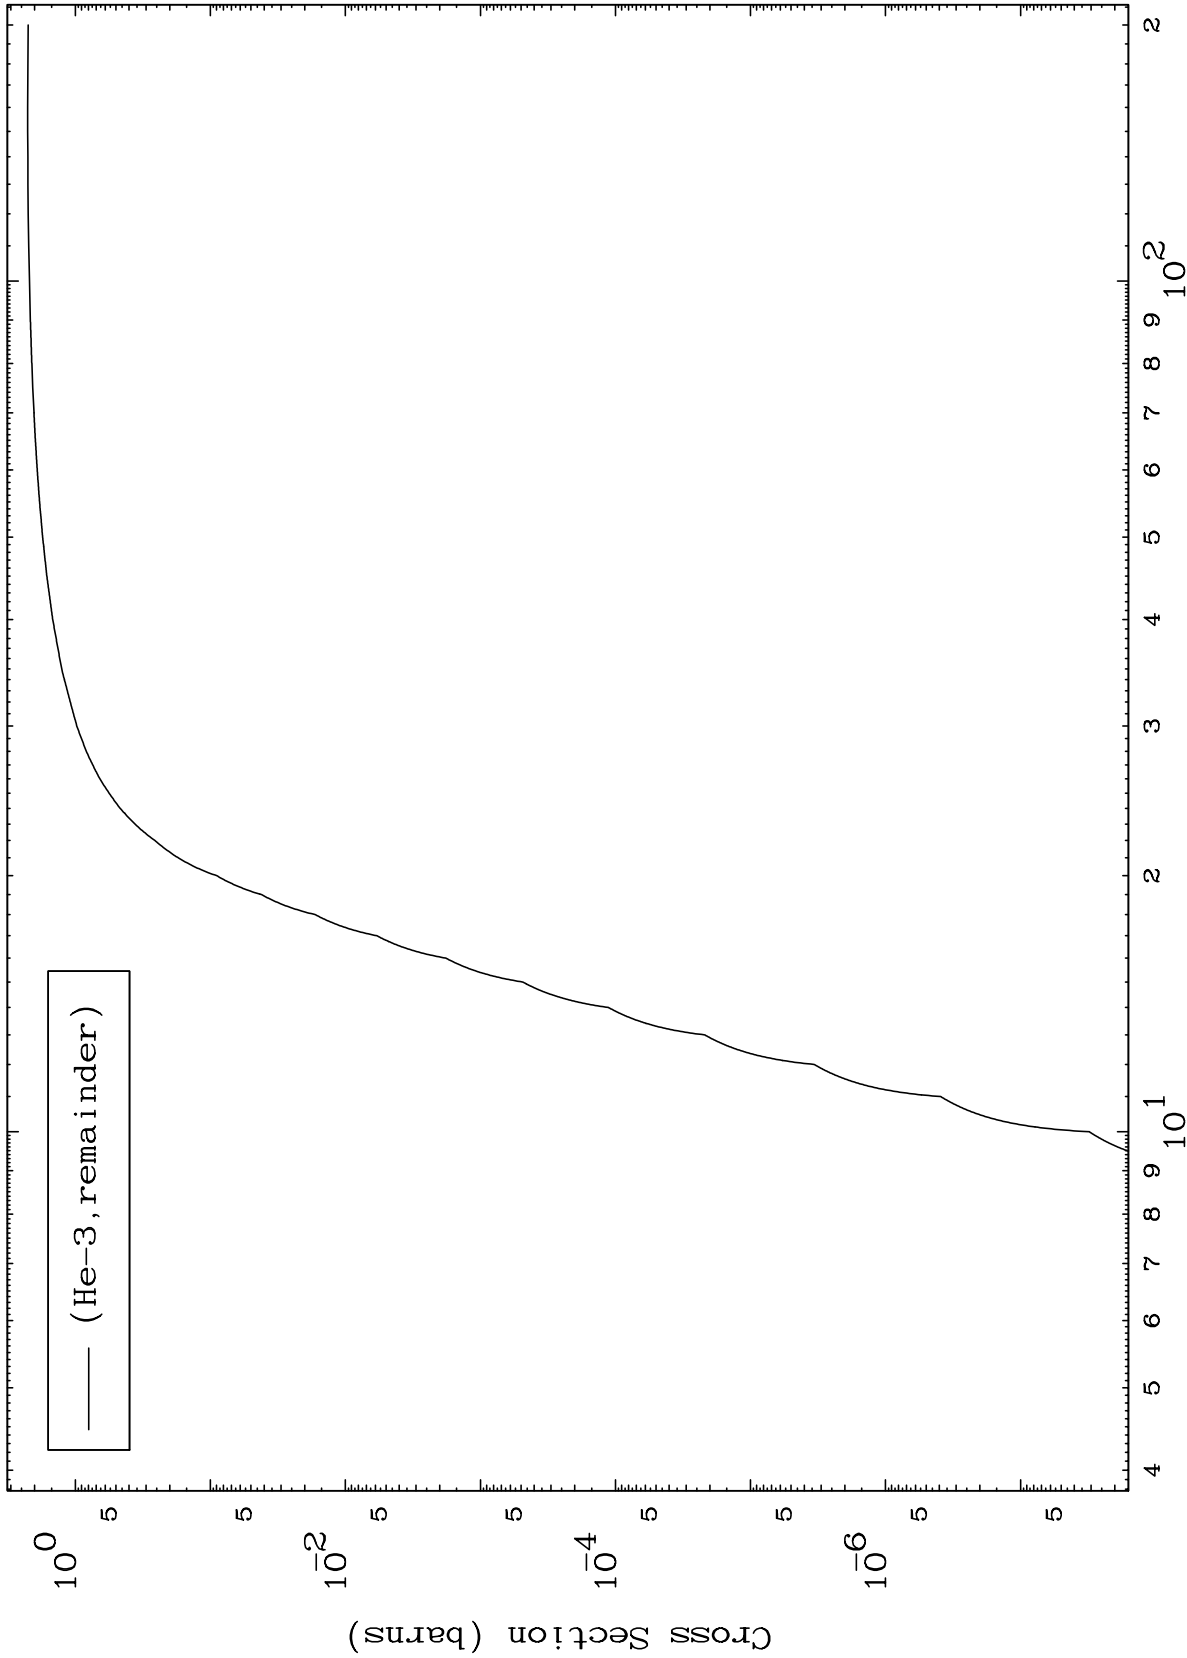

Press Mouse Button to Start

MAT 7495

He-3 Major

75-Re-175

0 Kelvin Cross Sections

1

Incident Energy (MeV)

75-Re-175