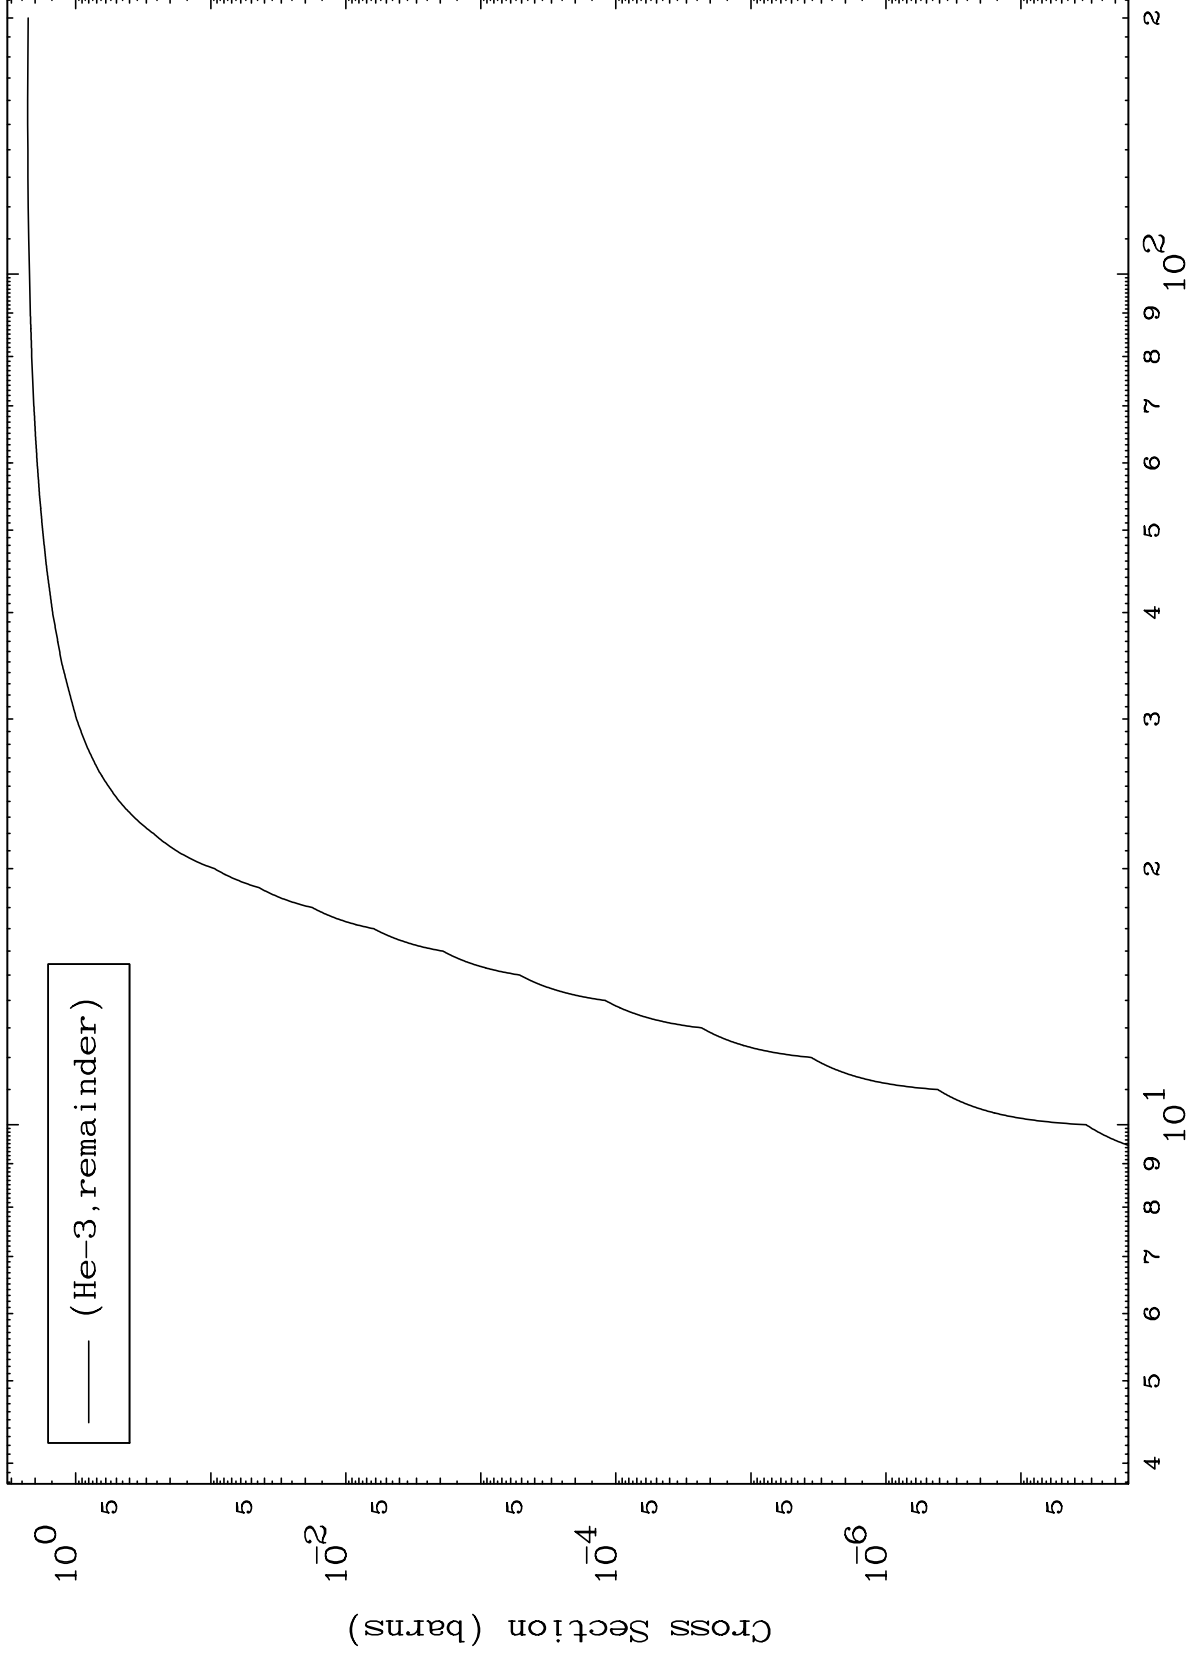

Press Mouse Button to Start

MAT 7501

He-3 Major

75-Re-177

0 Kelvin Cross Sections

1

Incident Energy (MeV)

75-Re-177