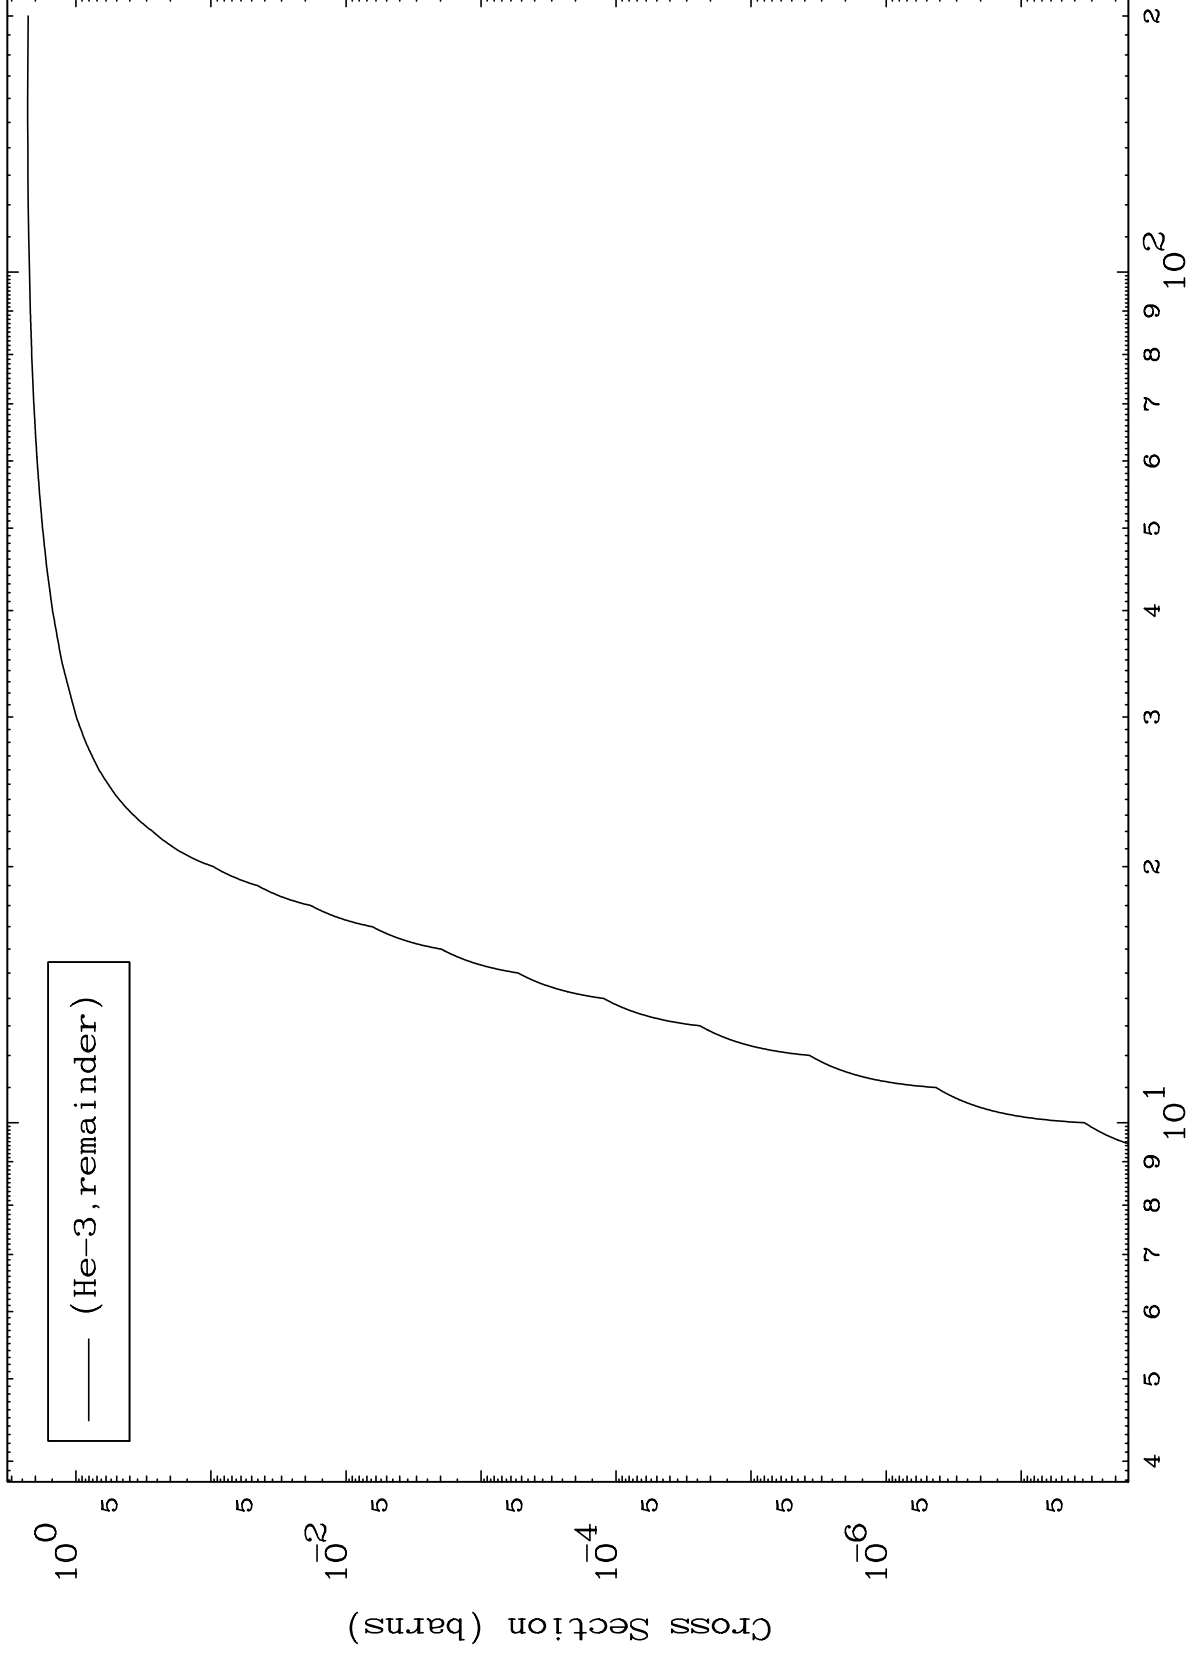

Press Mouse Button to Start

MAT 7504

He-3 Major

75-Re-178

0 Kelvin Cross Sections

1

Incident Energy (MeV)

75-Re-178