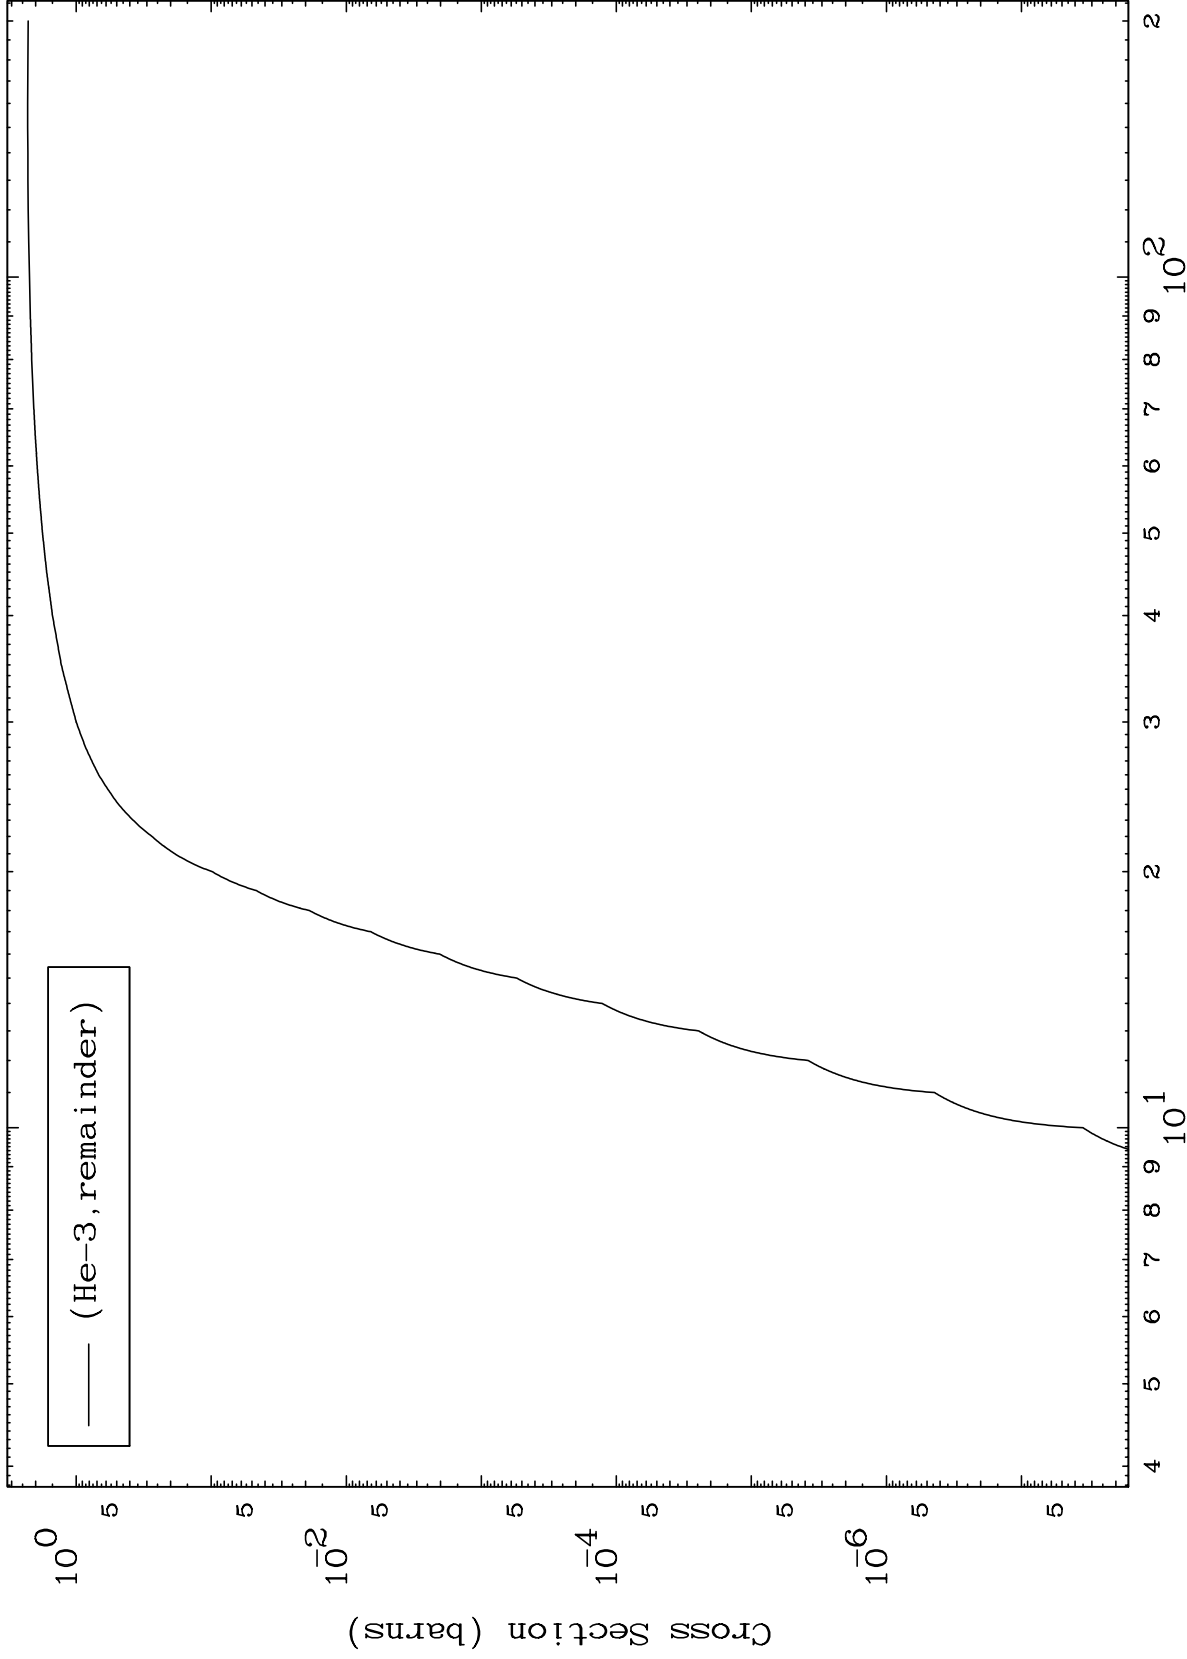

Press Mouse Button to Start

MAT 7507

He-3 Major

75-Re-179

0 Kelvin Cross Sections

1

Incident Energy (MeV)

75-Re-179