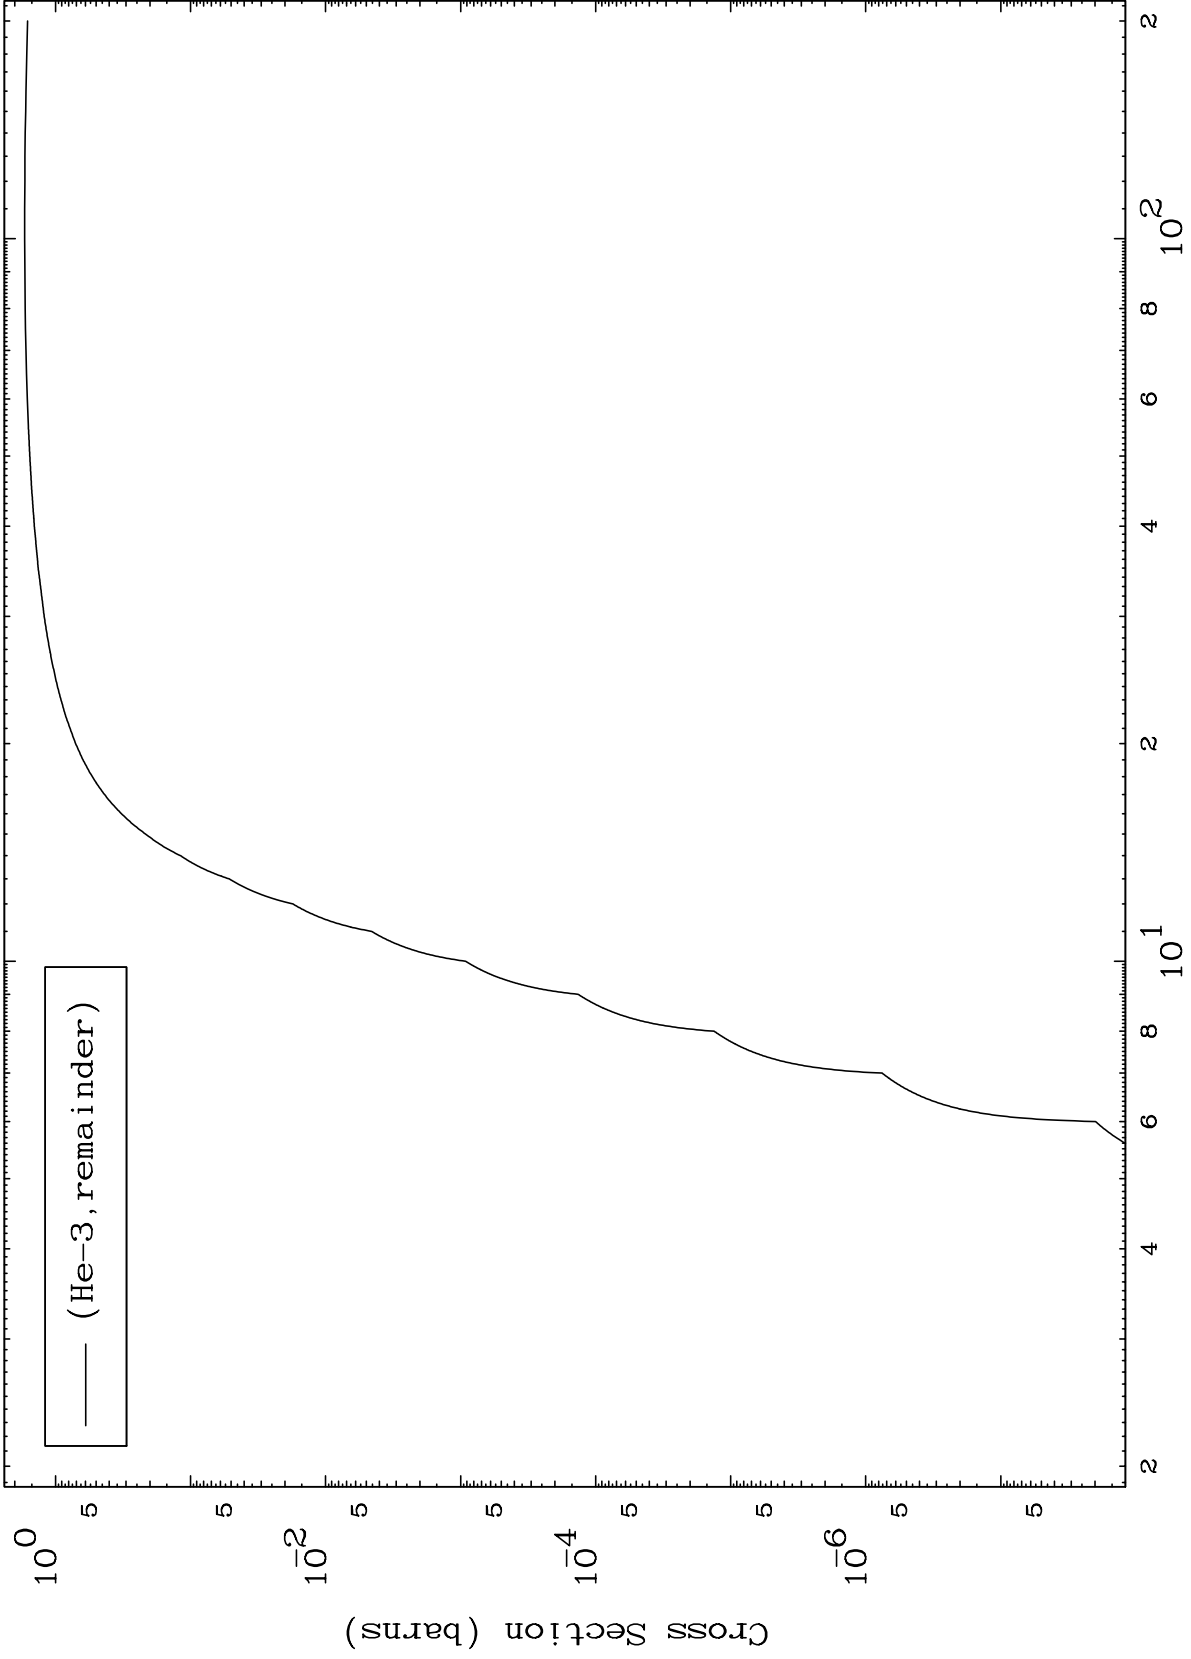

Press Mouse Button to Start

MAT 4499

He-3 Major

45-Rh-94

0 Kelvin Cross Sections

1

Incident Energy (MeV)

45-Rh-94