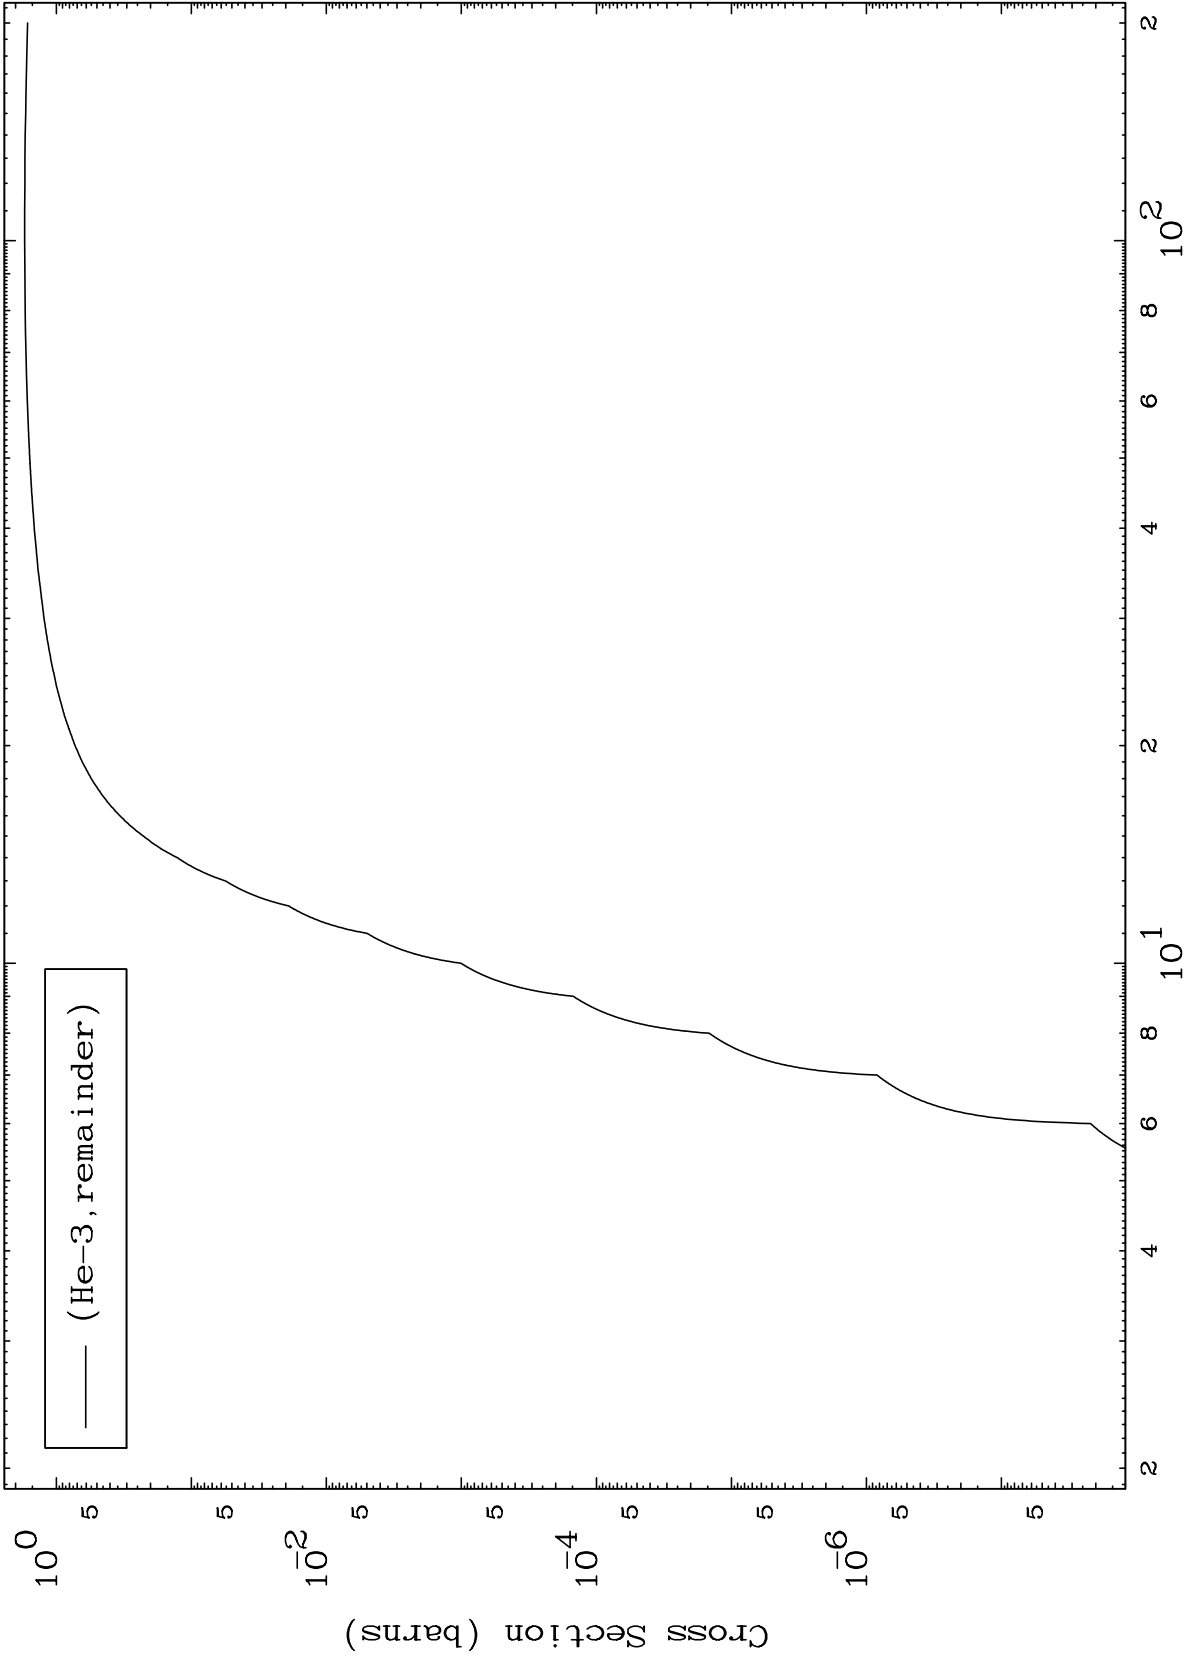

Press Mouse Button to Start

MAT 4504

He-3 Major

45-Rh-96

0 Kelvin Cross Sections

(He-3, remainder)