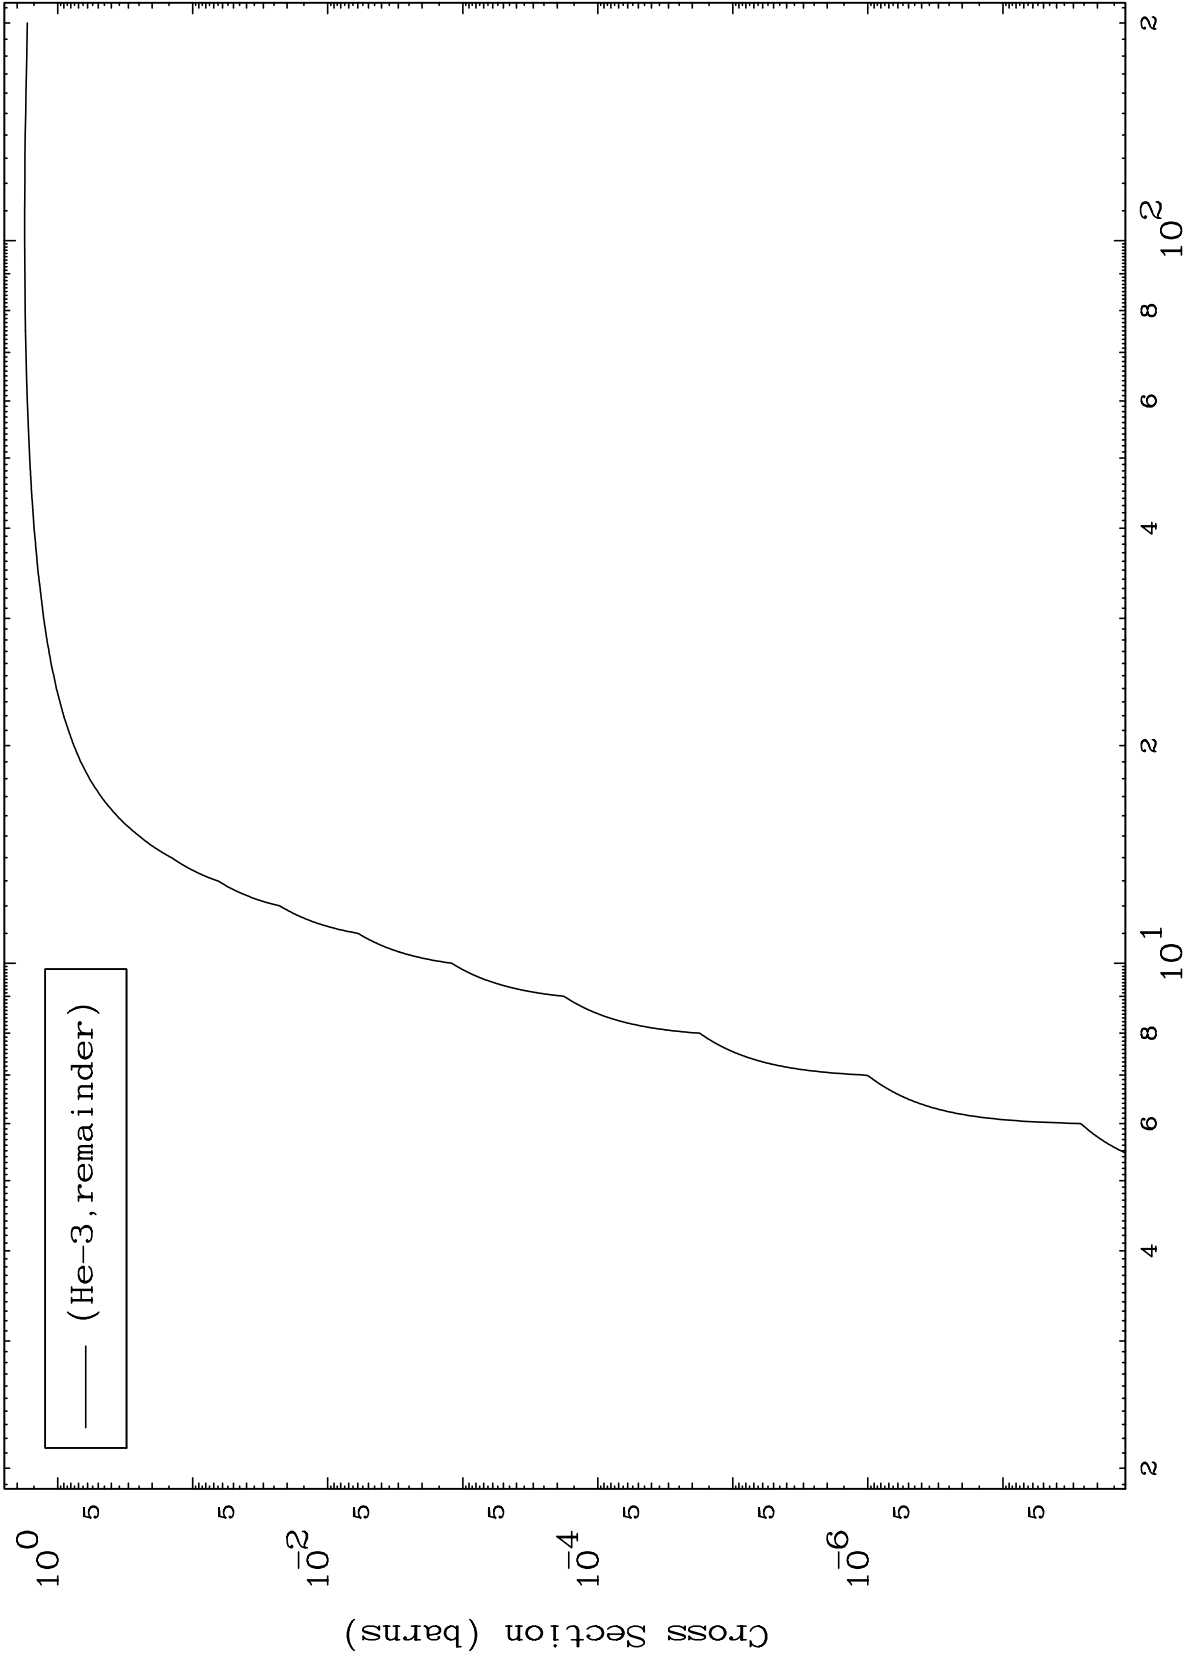

Press Mouse Button to Start

MAT 4516

He-3 Major

45-Rh-100

0 Kelvin Cross Sections

1

Incident Energy (MeV)

45-Rh-100