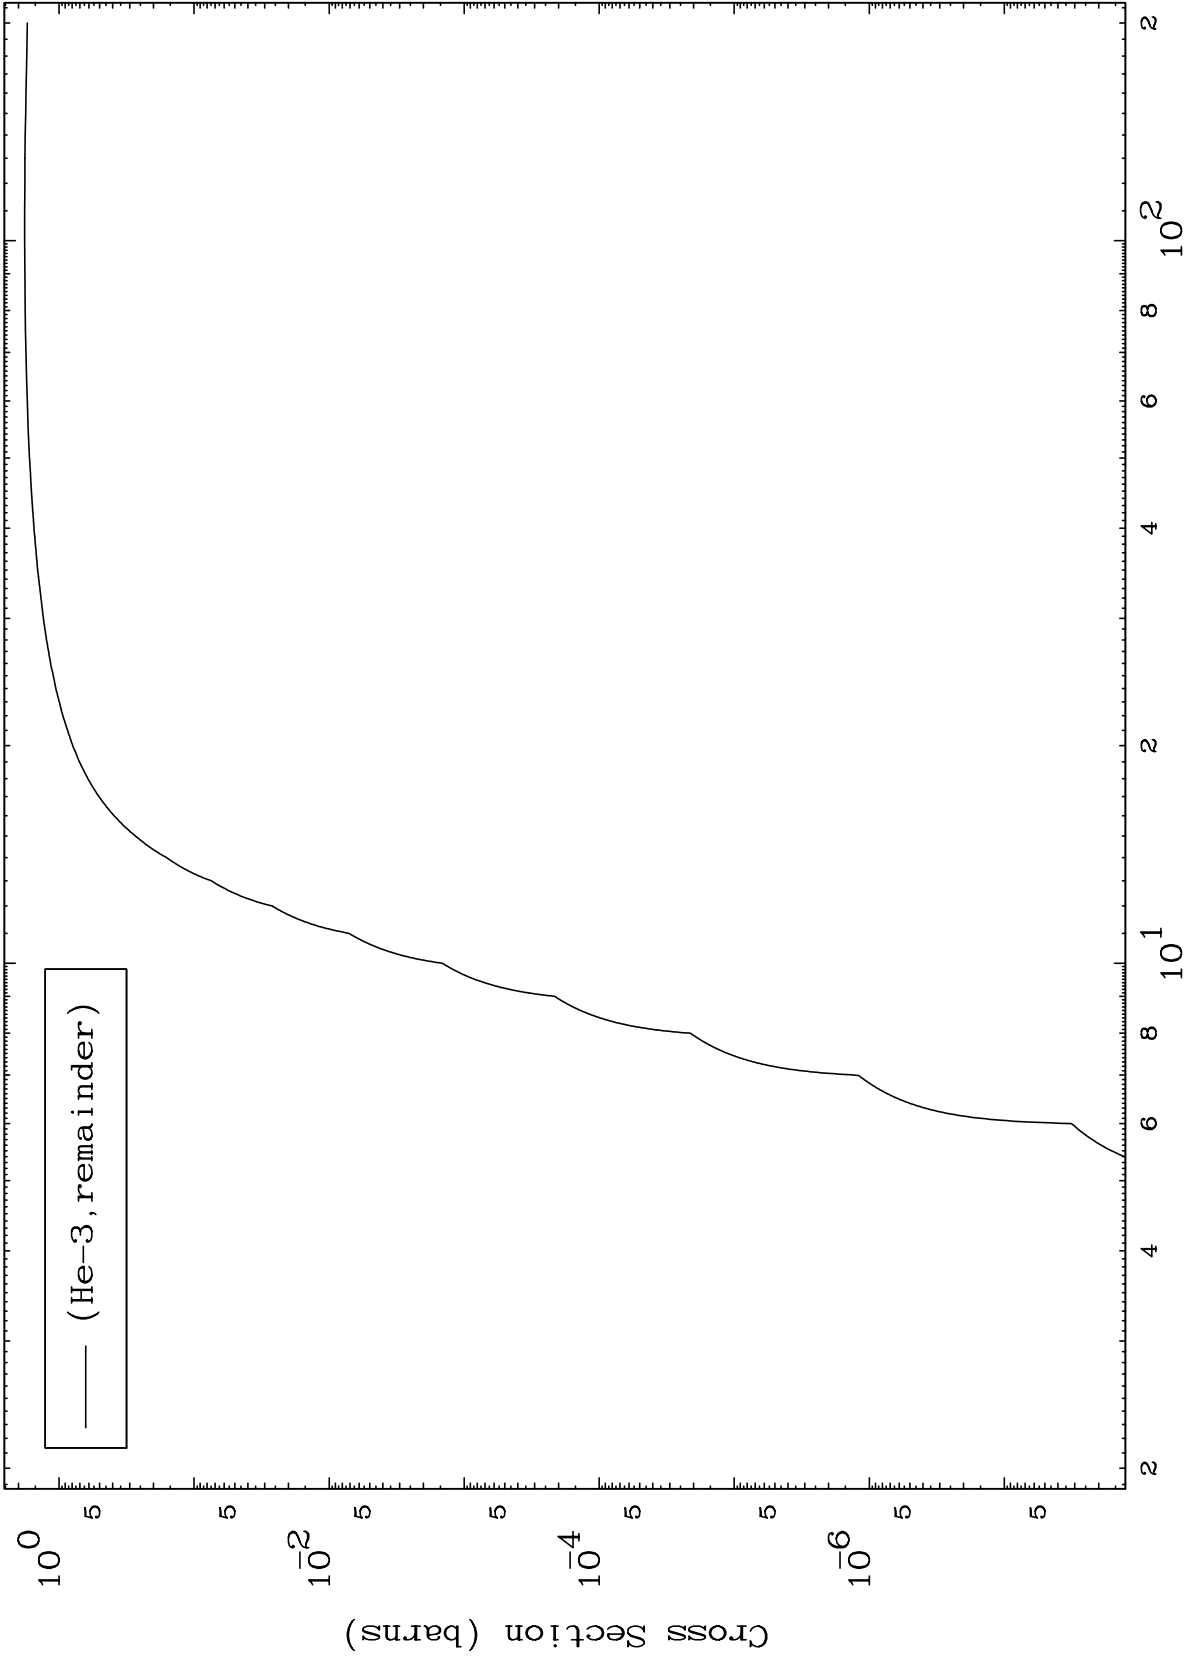

Press Mouse Button to Start

MAT 4528

He-3 Major

45-Rh-104

0 Kelvin Cross Sections

1

Incident Energy (MeV)

45-Rh-104