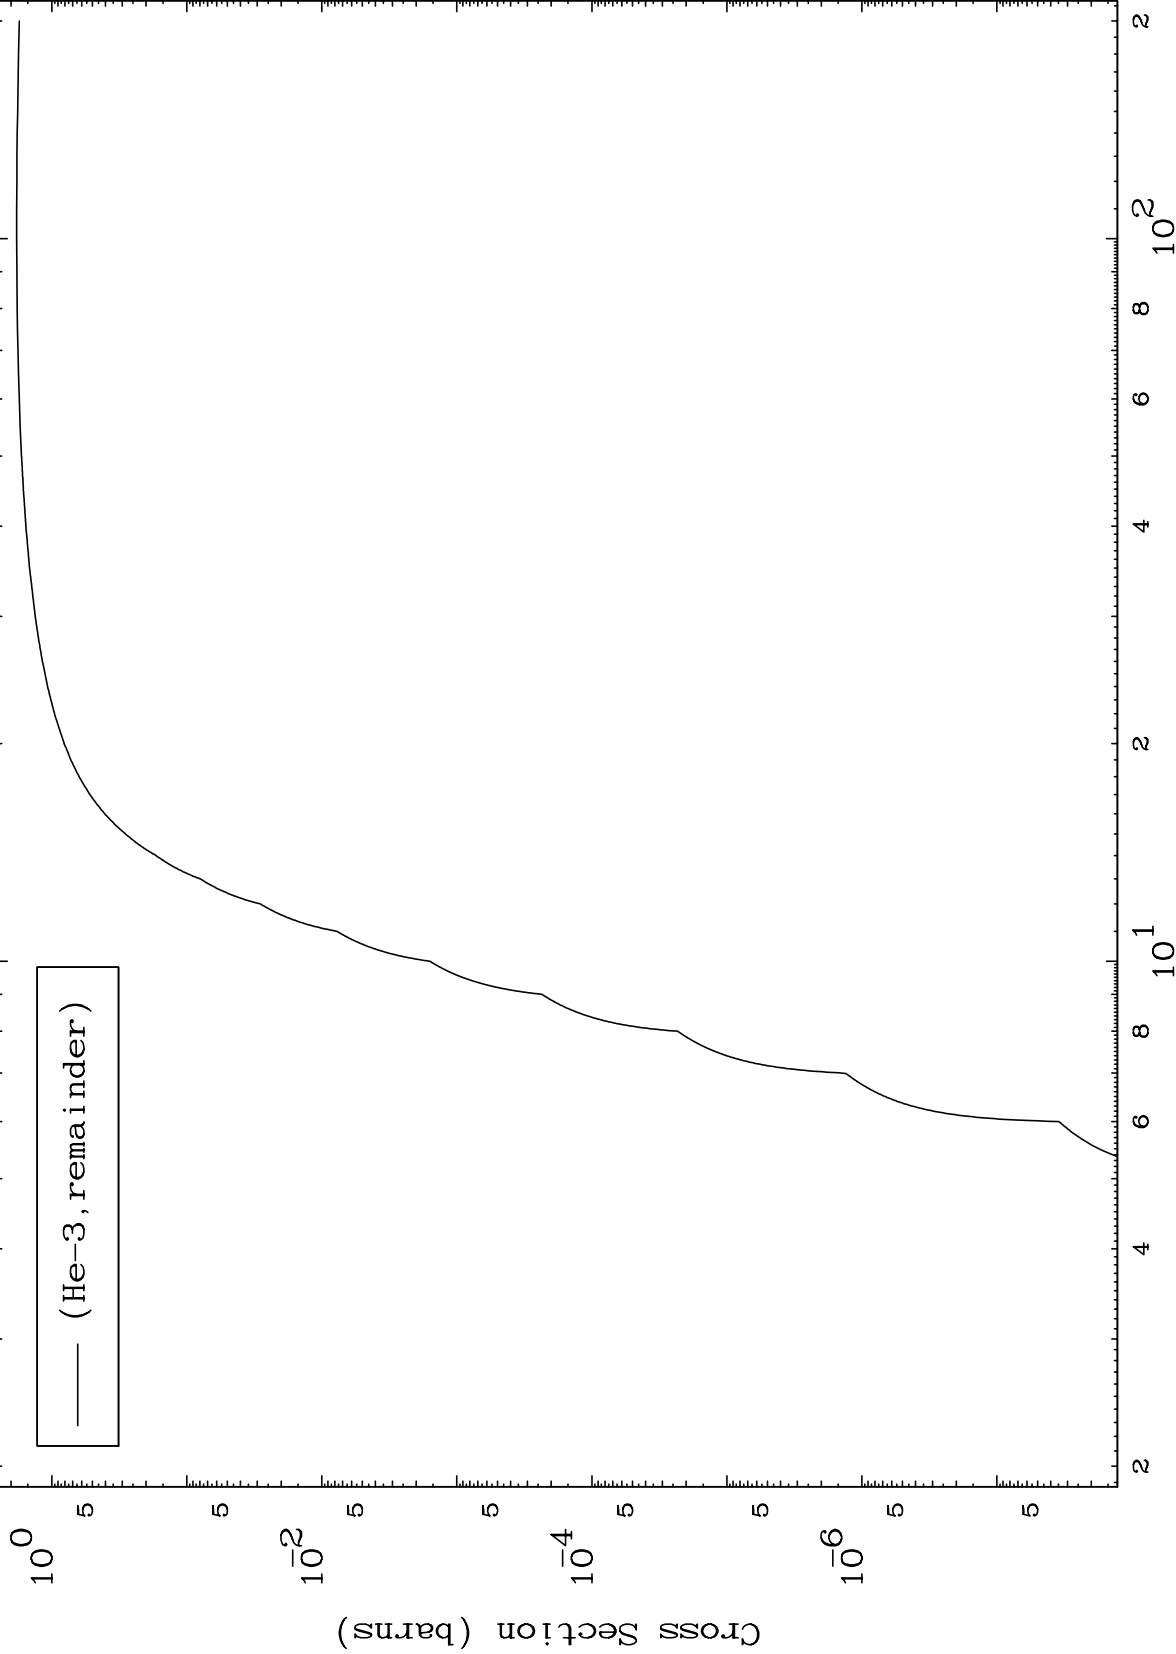

Press Mouse Button to Start

MAT 4534

He-3 Major

45-Rh-106

0 Kelvin Cross Sections

1

Incident Energy (MeV)

45-Rh-106