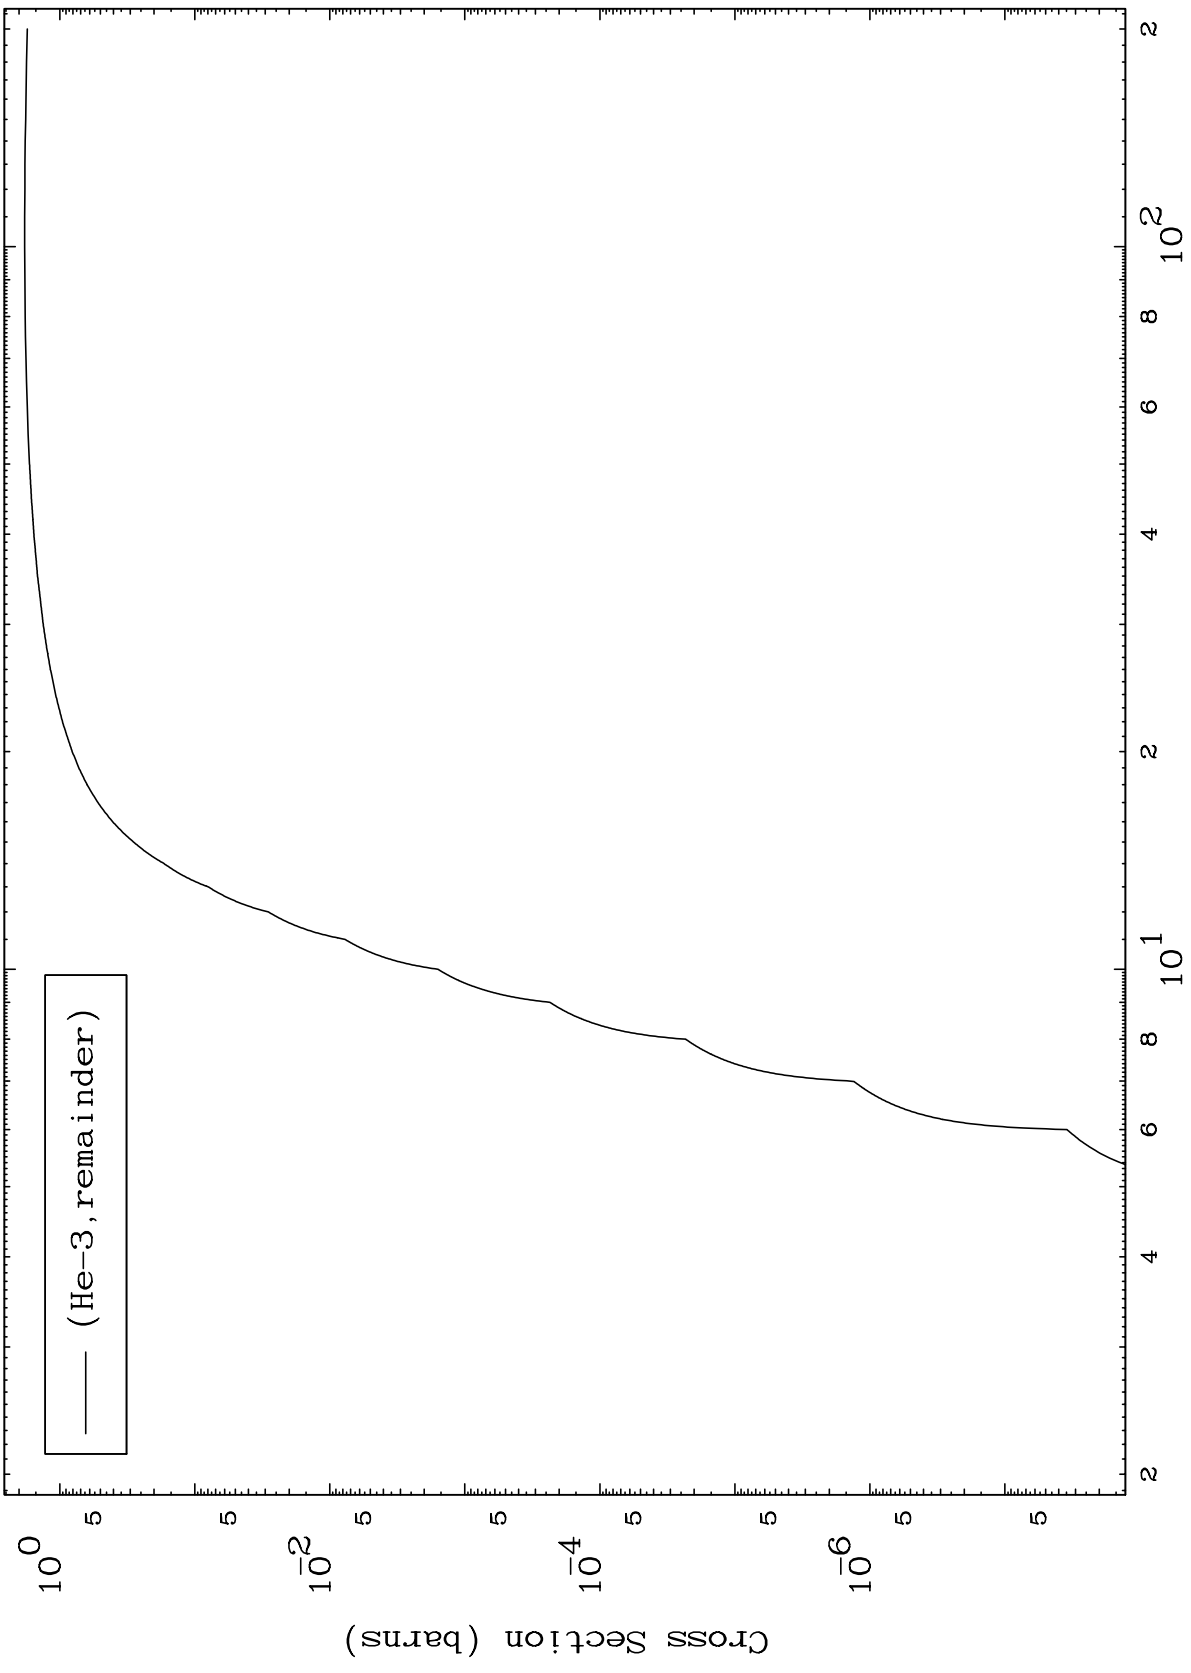

Press Mouse Button to Start

MAT 4535

He-3 Major

45-Rh-106

0 Kelvin Cross Sections

1

Incident Energy (MeV)

45-Rh-106