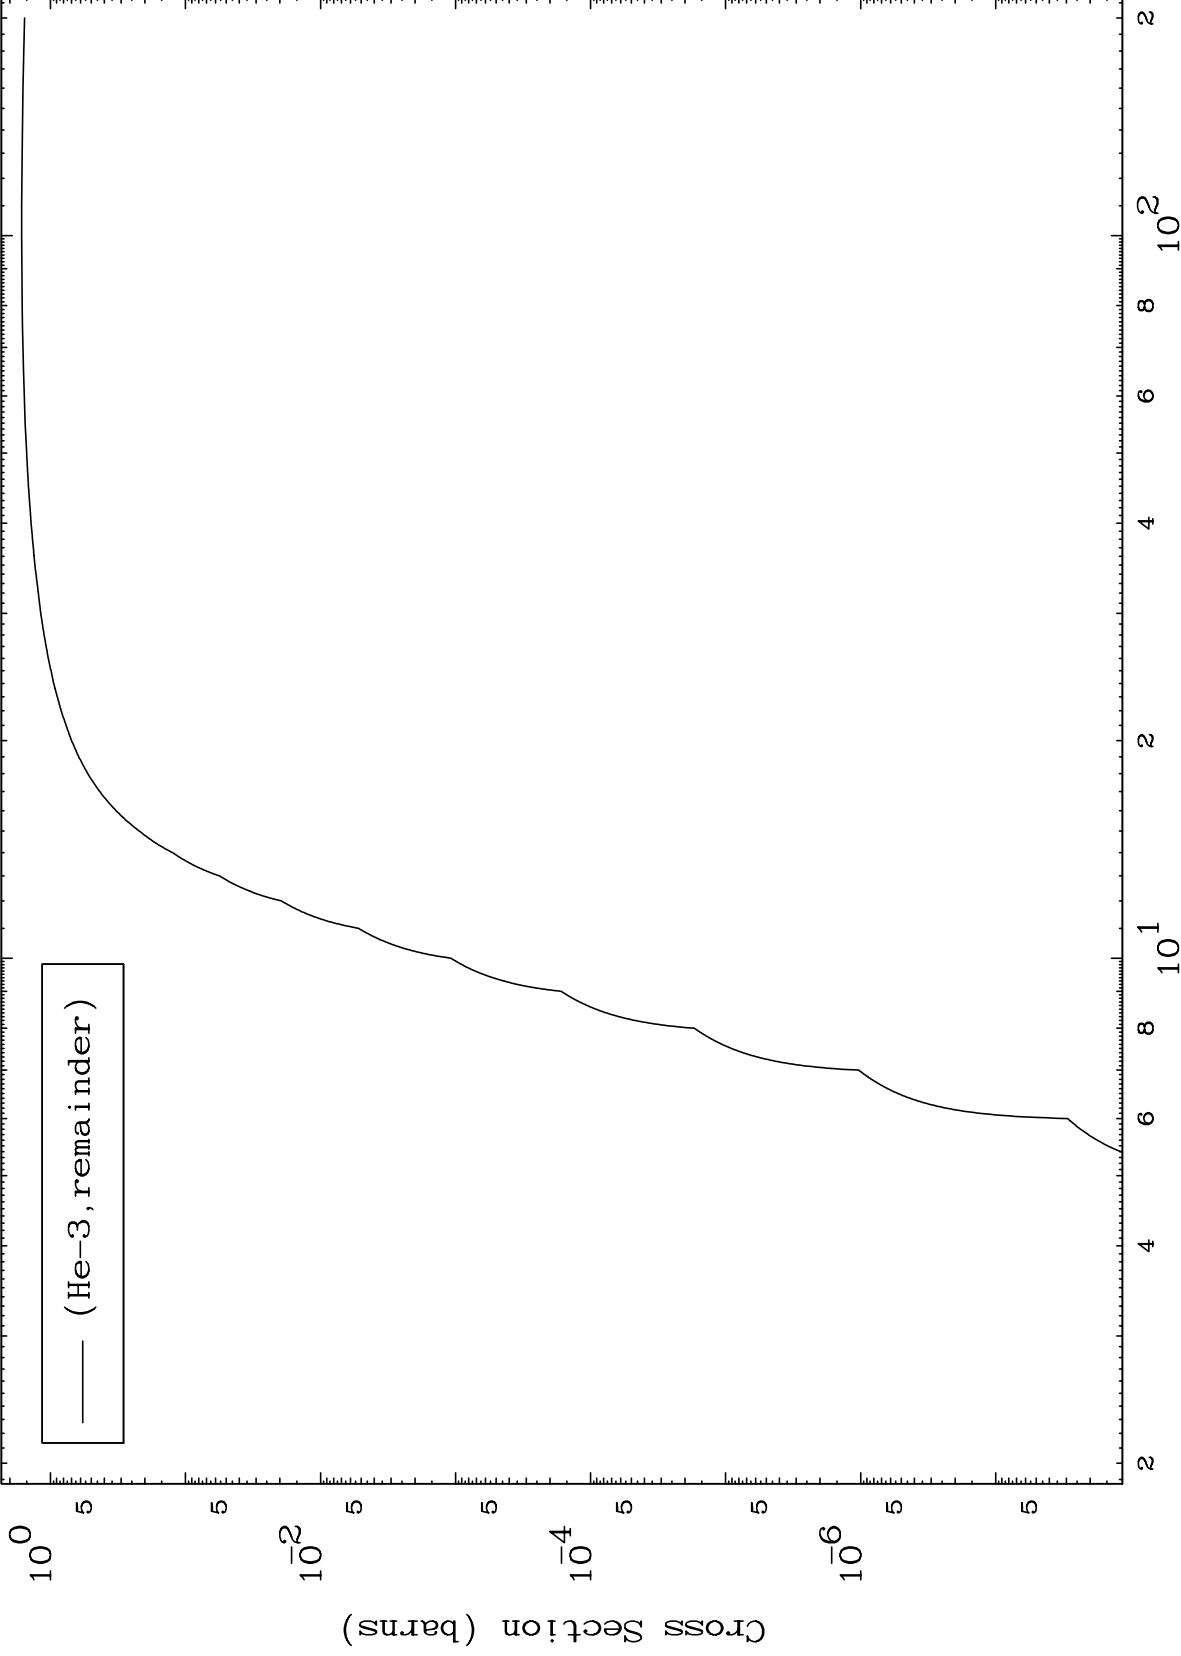

Press Mouse Button to Start

MAT 4401

He-3 Major

44-Ru-88

0 Kelvin Cross Sections

1

Incident Energy (MeV)

44-Ru-88