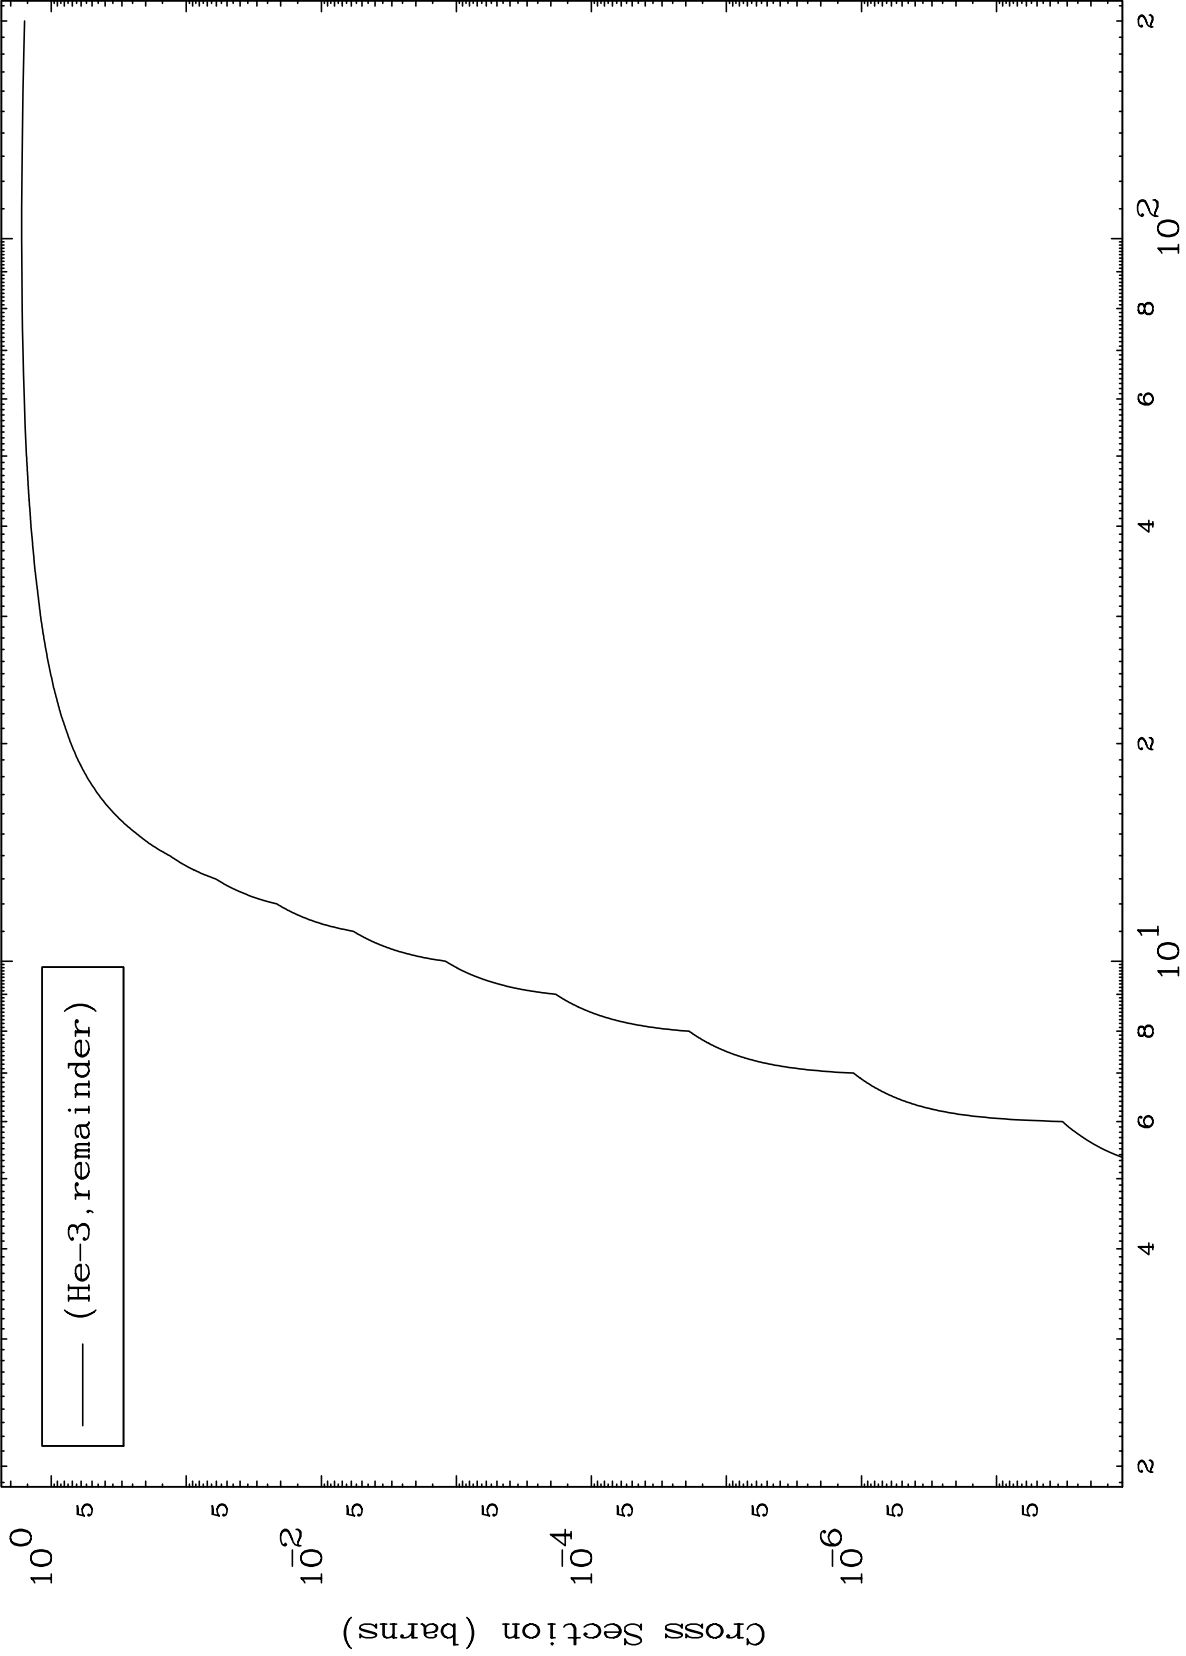

Press Mouse Button to Start

MAT 4407

He-3 Major

44-Ru-90

0 Kelvin Cross Sections

1

Incident Energy (MeV)

44-Ru-90