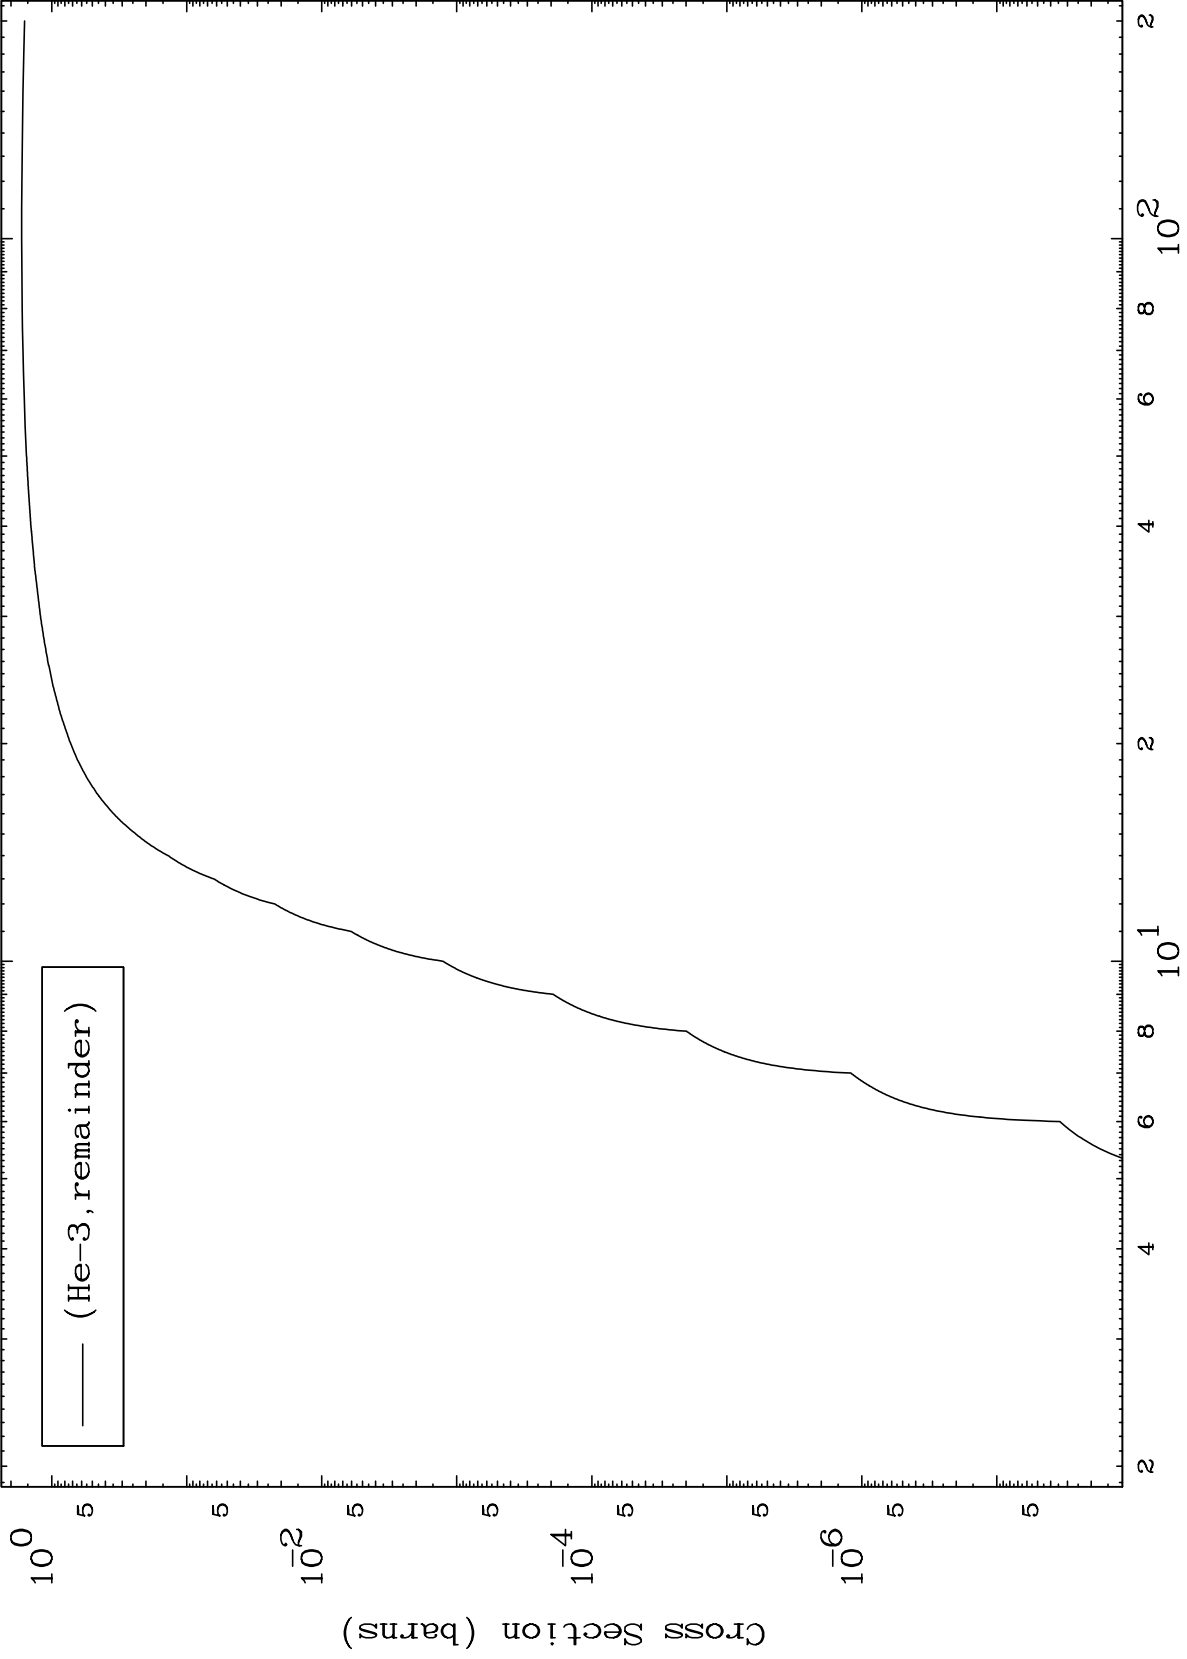

Press Mouse Button to Start

MAT 4410

He-3 Major

44-Ru-91

0 Kelvin Cross Sections

1

Incident Energy (MeV)

44-Ru-91