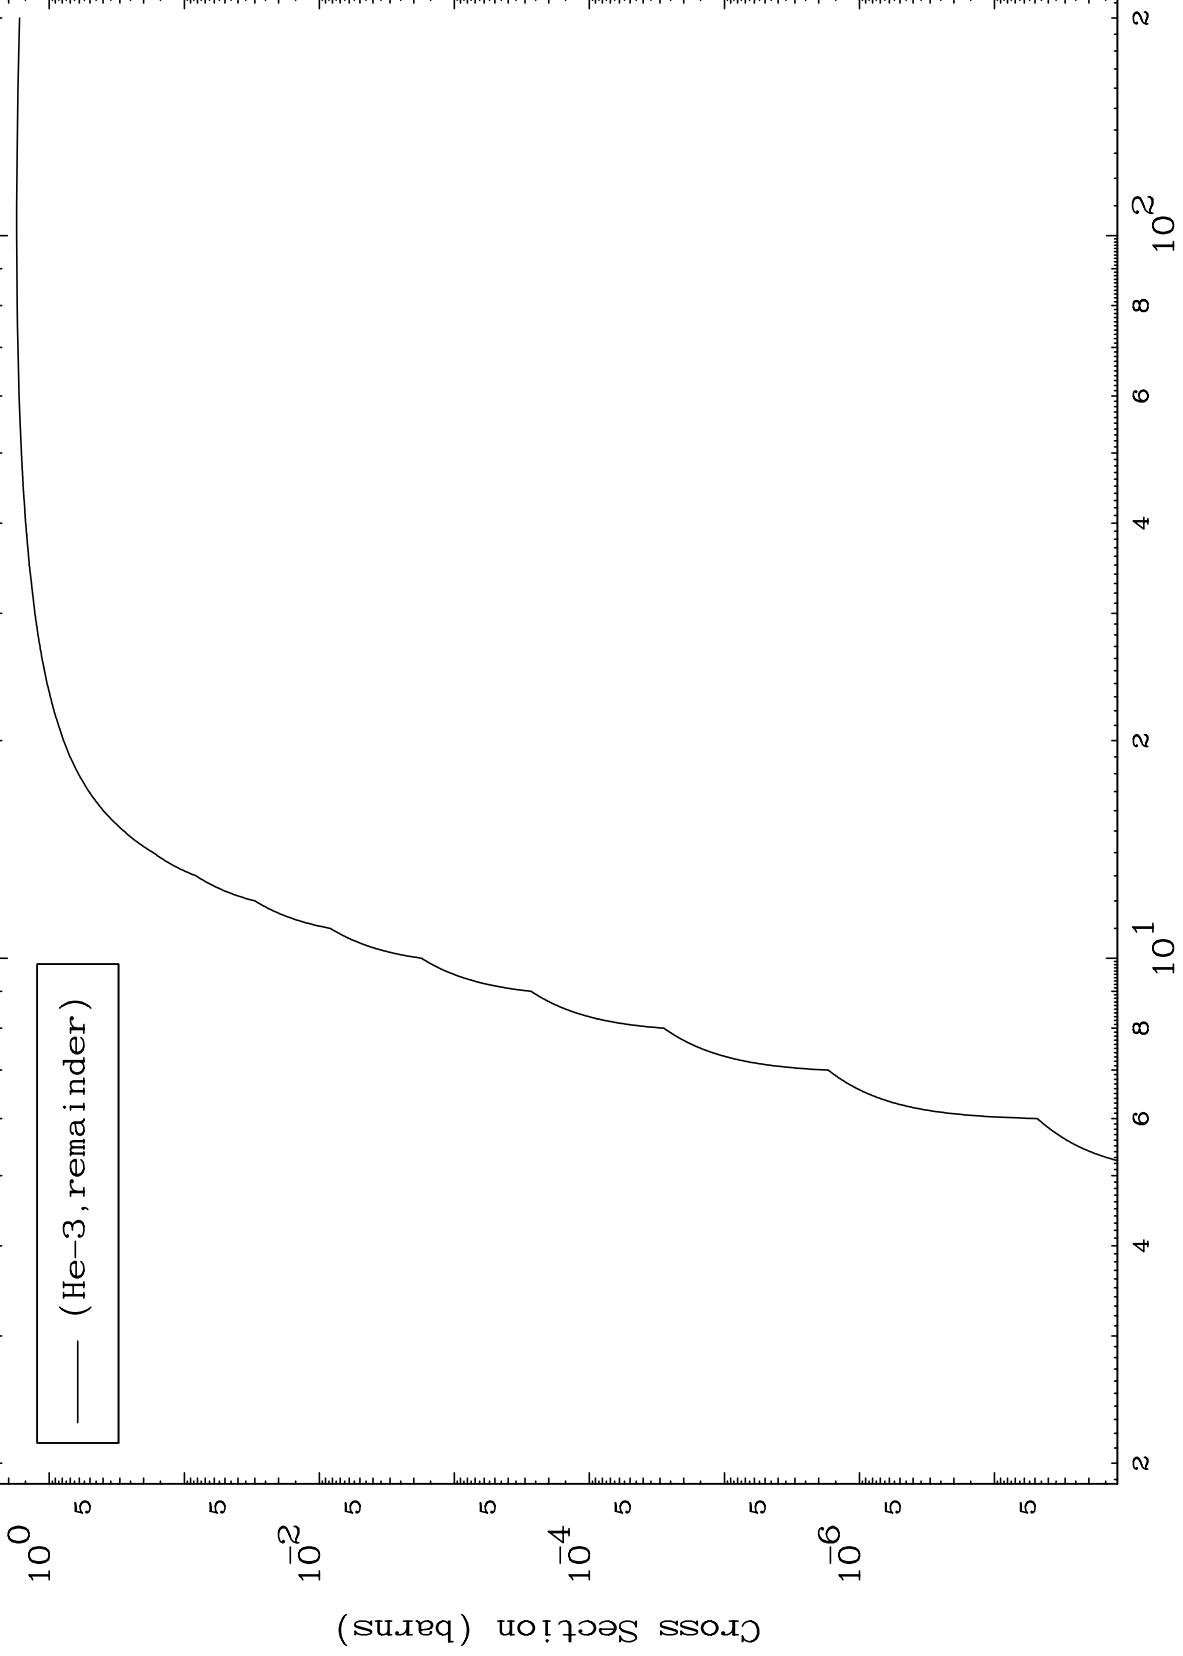

Press Mouse Button to Start

MAT 4431

He-3 Major

44-Ru-98

0 Kelvin Cross Sections

1

Incident Energy (MeV)

44-Ru-98