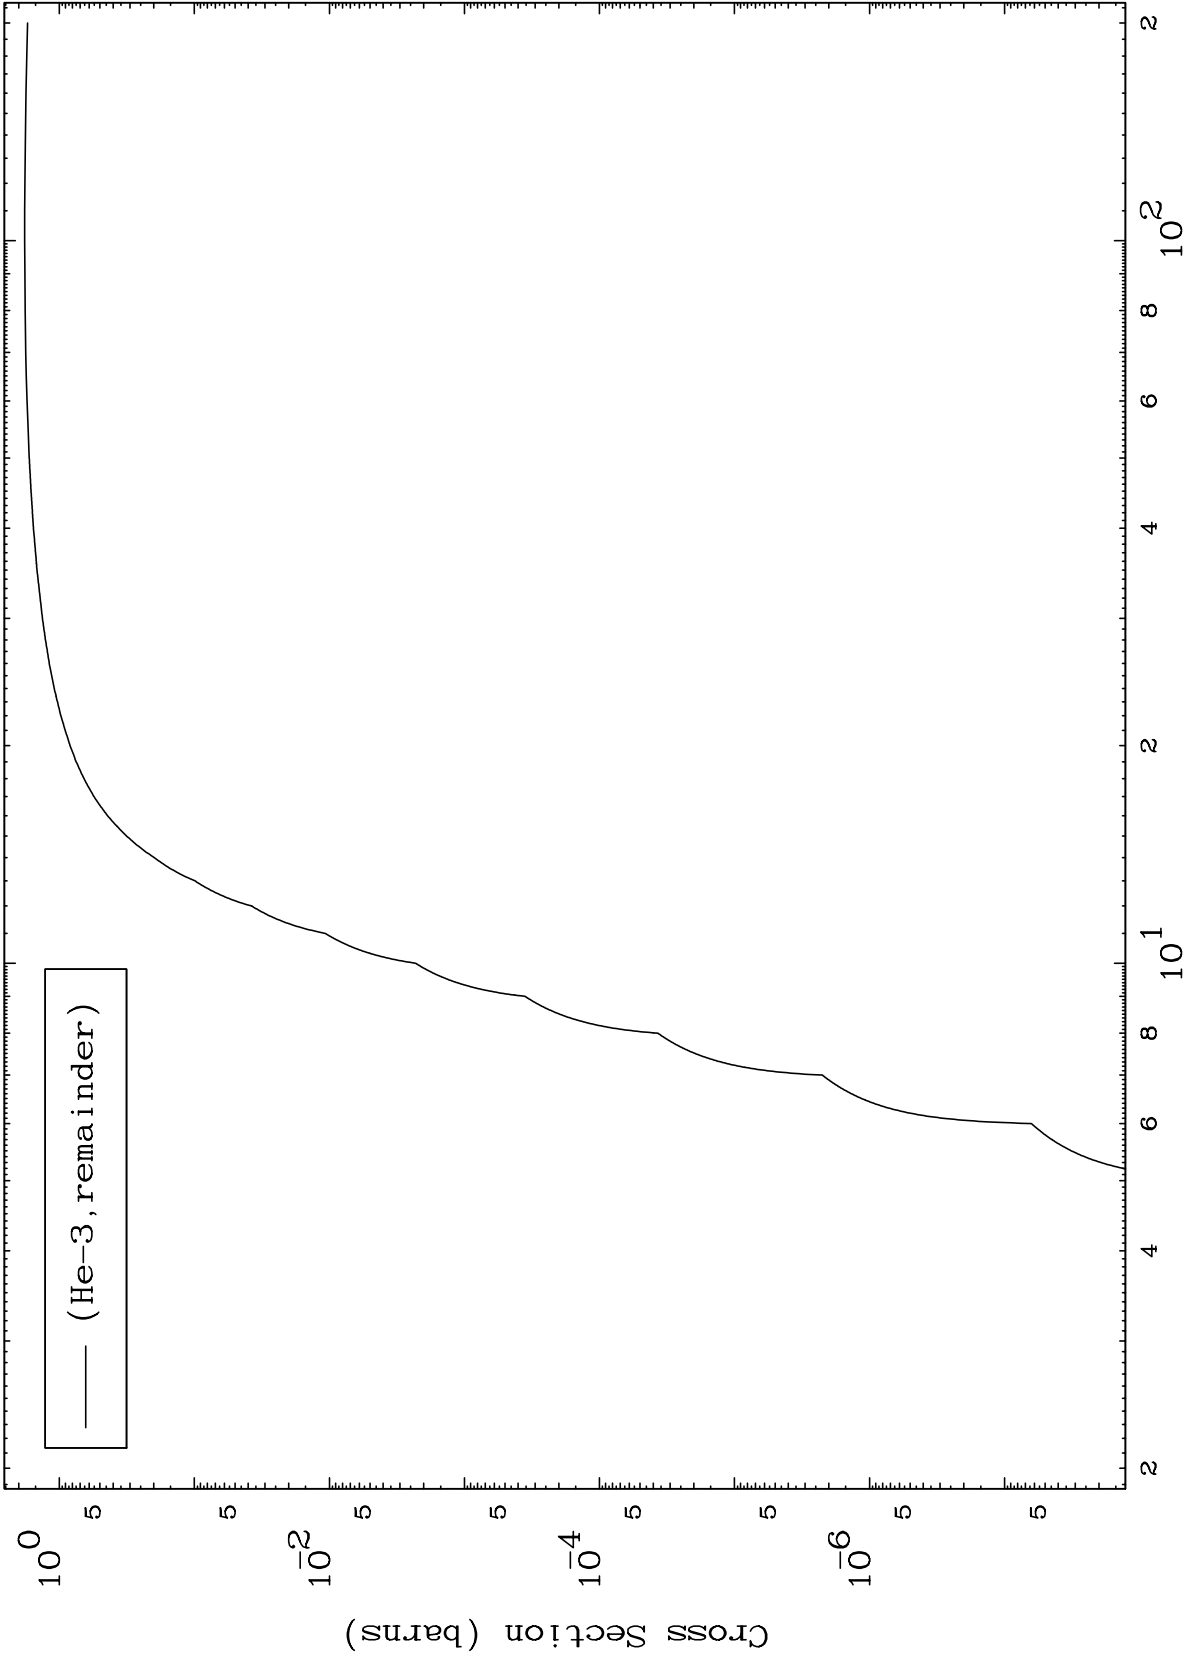

Press Mouse Button to Start

MAT 4449

He-3 Major

44-Ru-104

0 Kelvin Cross Sections

1

Incident Energy (MeV)

44-Ru-104