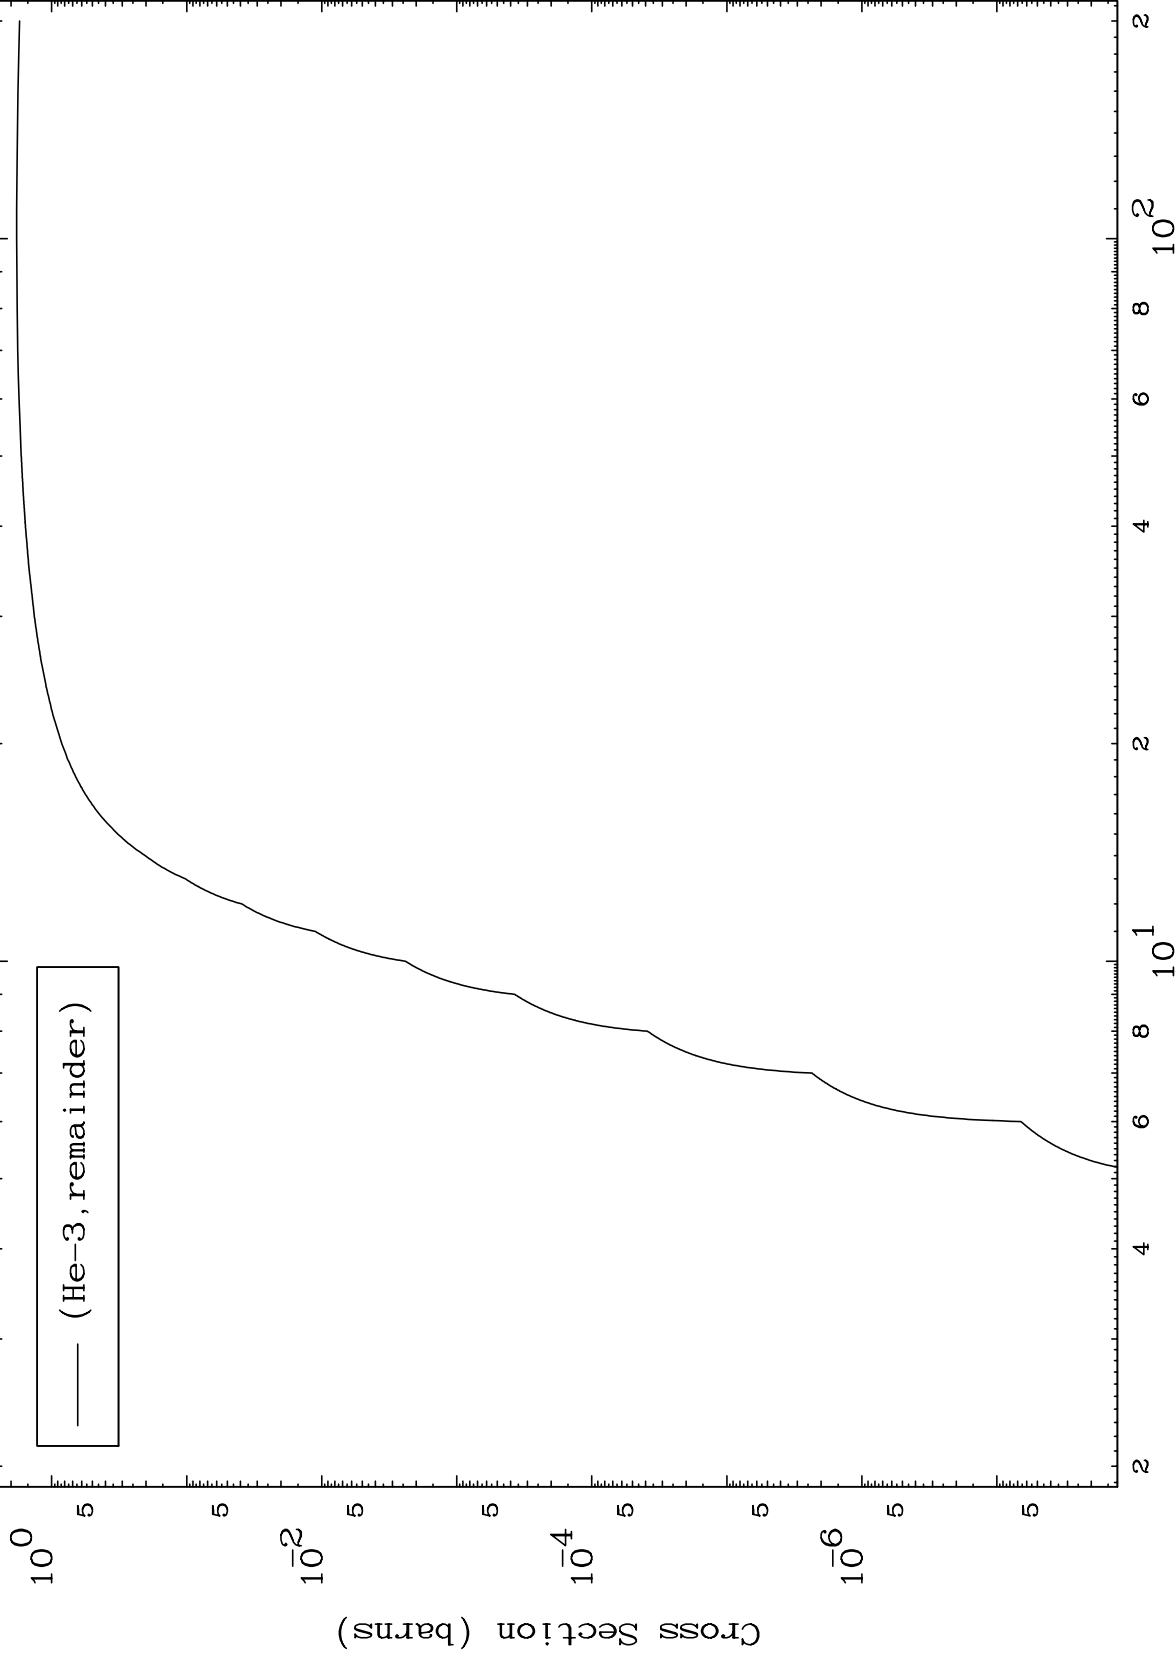

Press Mouse Button to Start

MAT 4452

He-3 Major

44-Ru-105

0 Kelvin Cross Sections

1

Incident Energy (MeV)

44-Ru-105