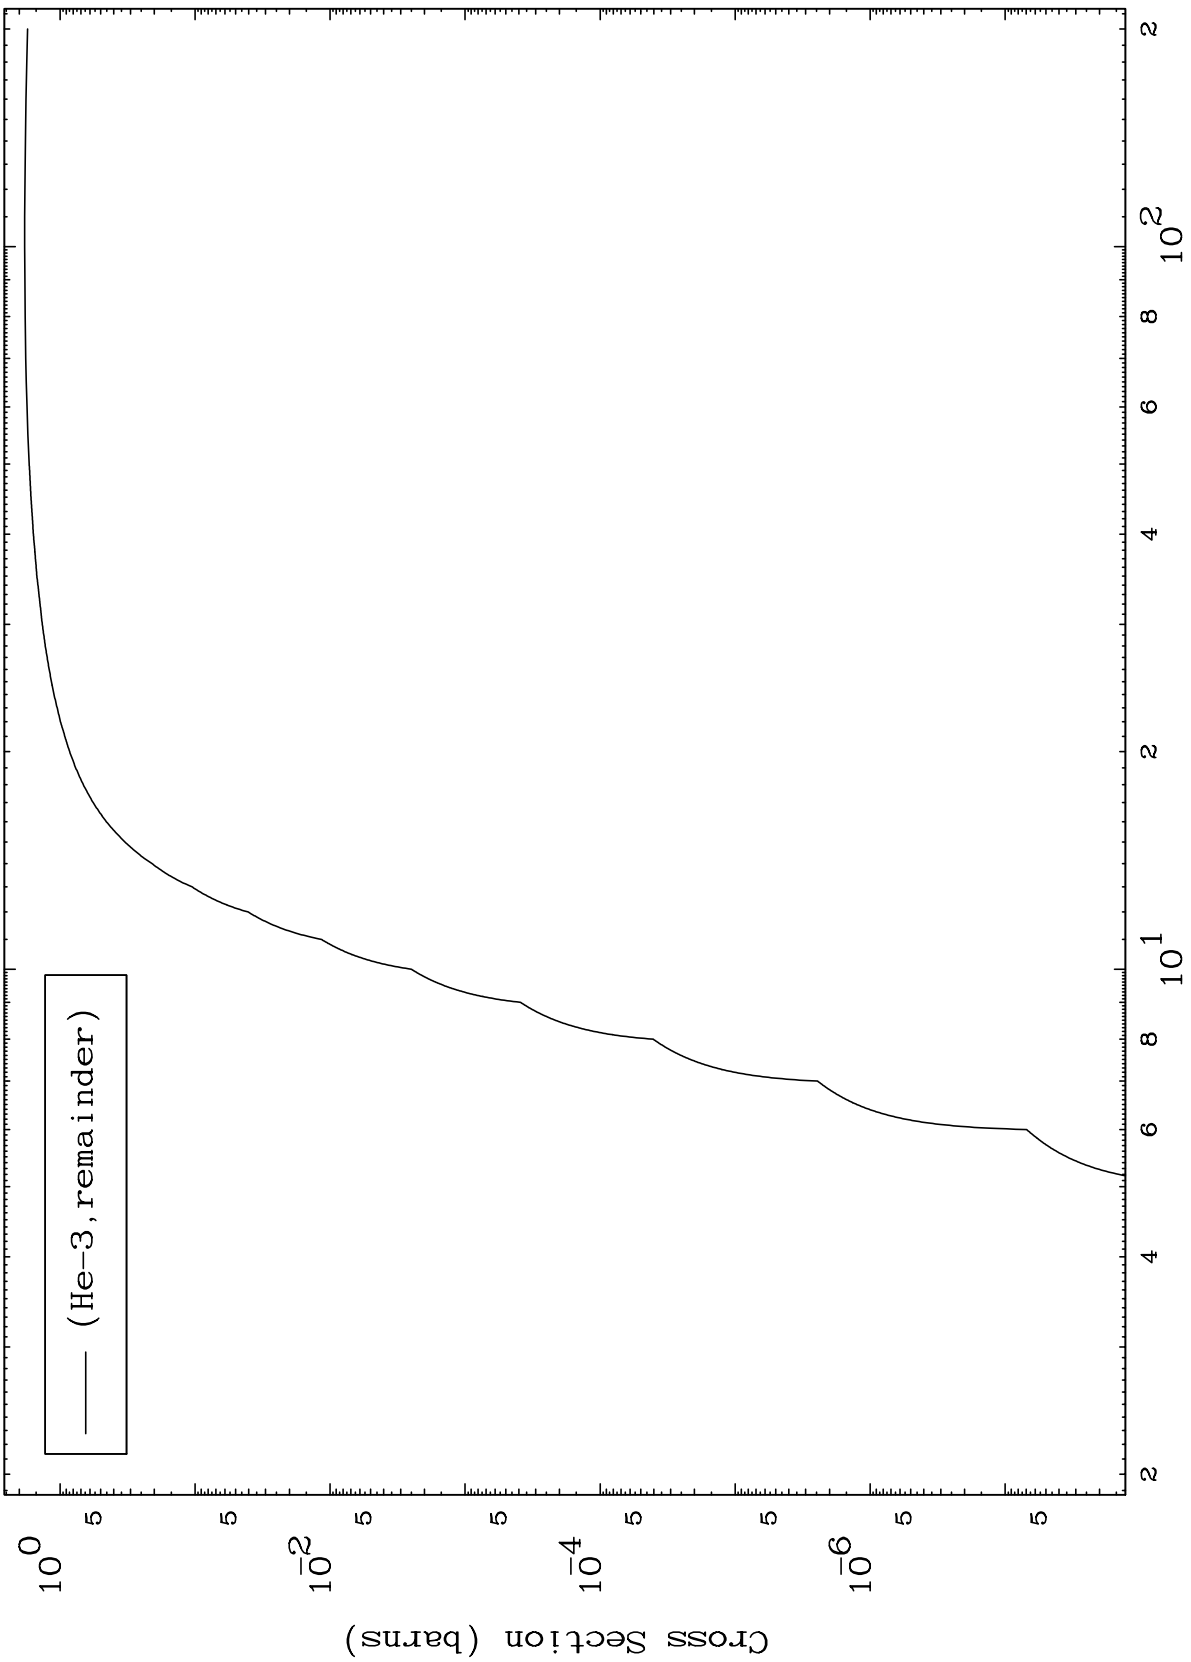

Press Mouse Button to Start

MAT 4455

He-3 Major

44-Ru-106

0 Kelvin Cross Sections

1

Incident Energy (MeV)

44-Ru-106