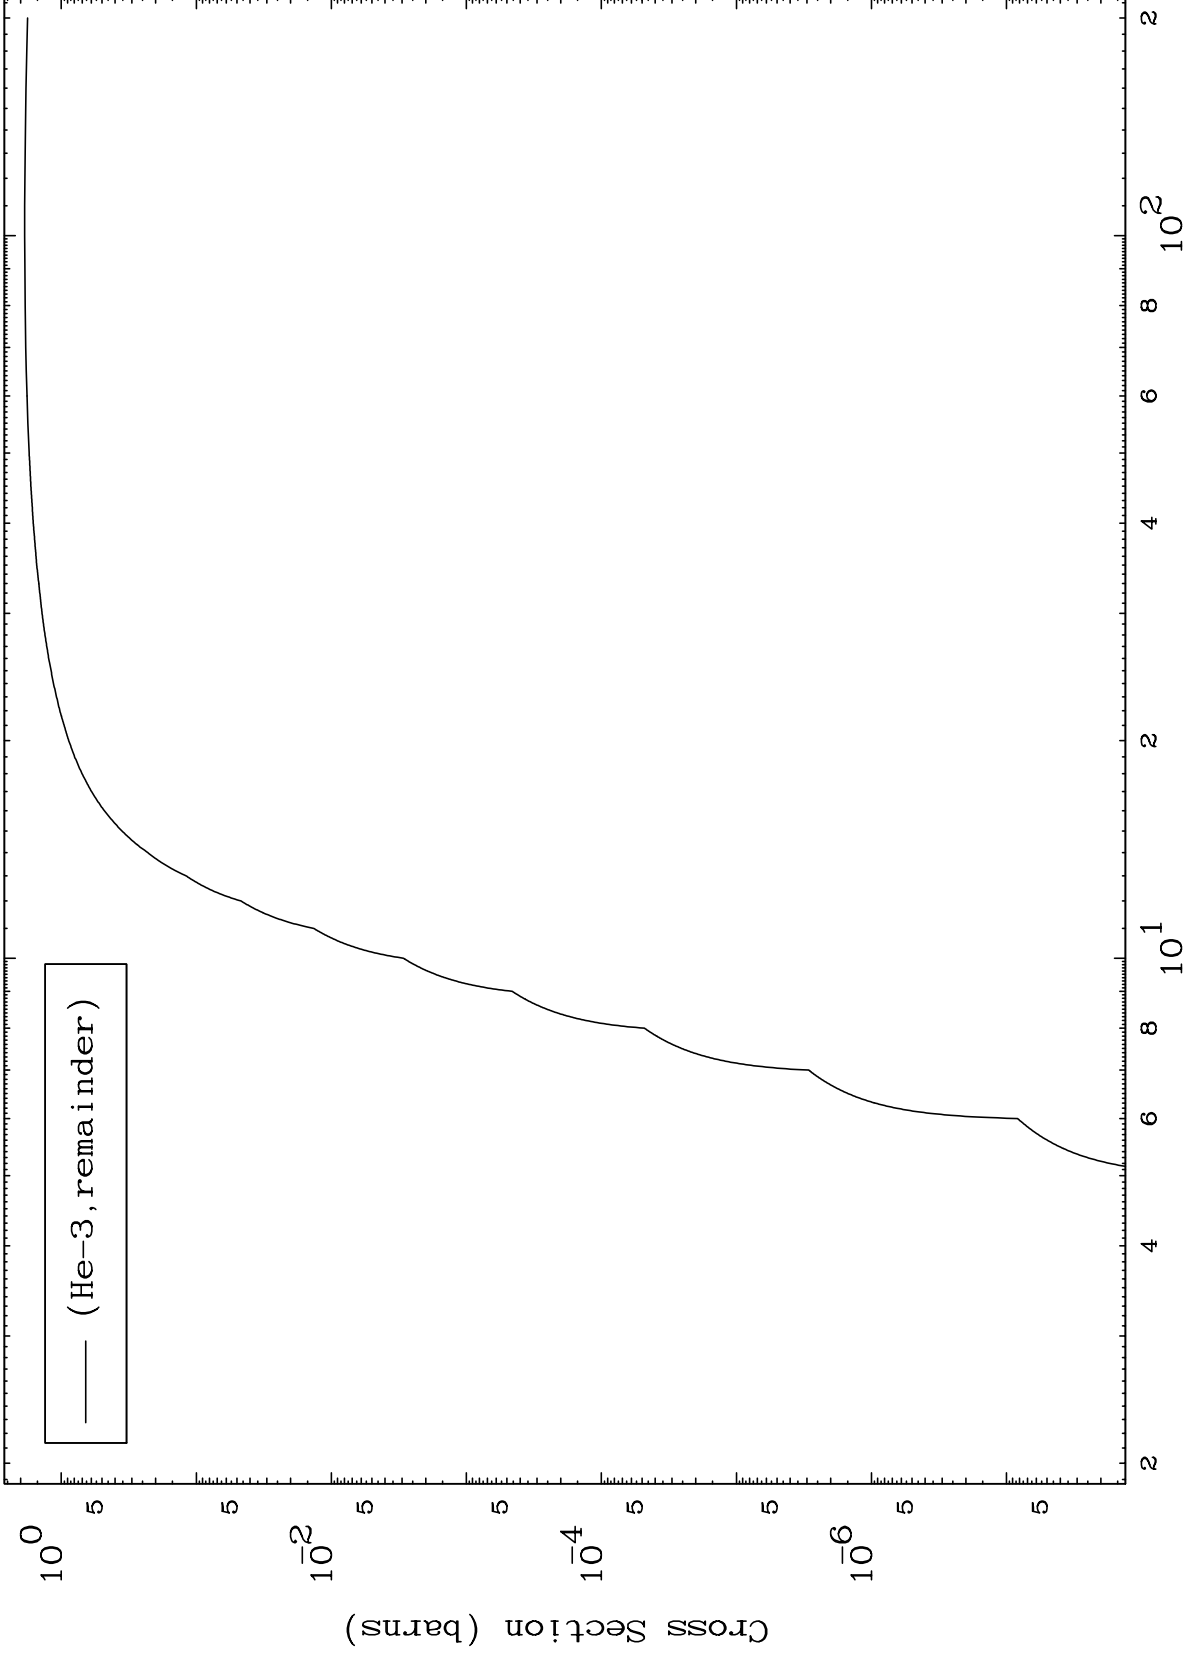

Press Mouse Button to Start

MAT 4467

He-3 Major

44-Ru-110

0 Kelvin Cross Sections

1

Incident Energy (MeV)

44-Ru-110