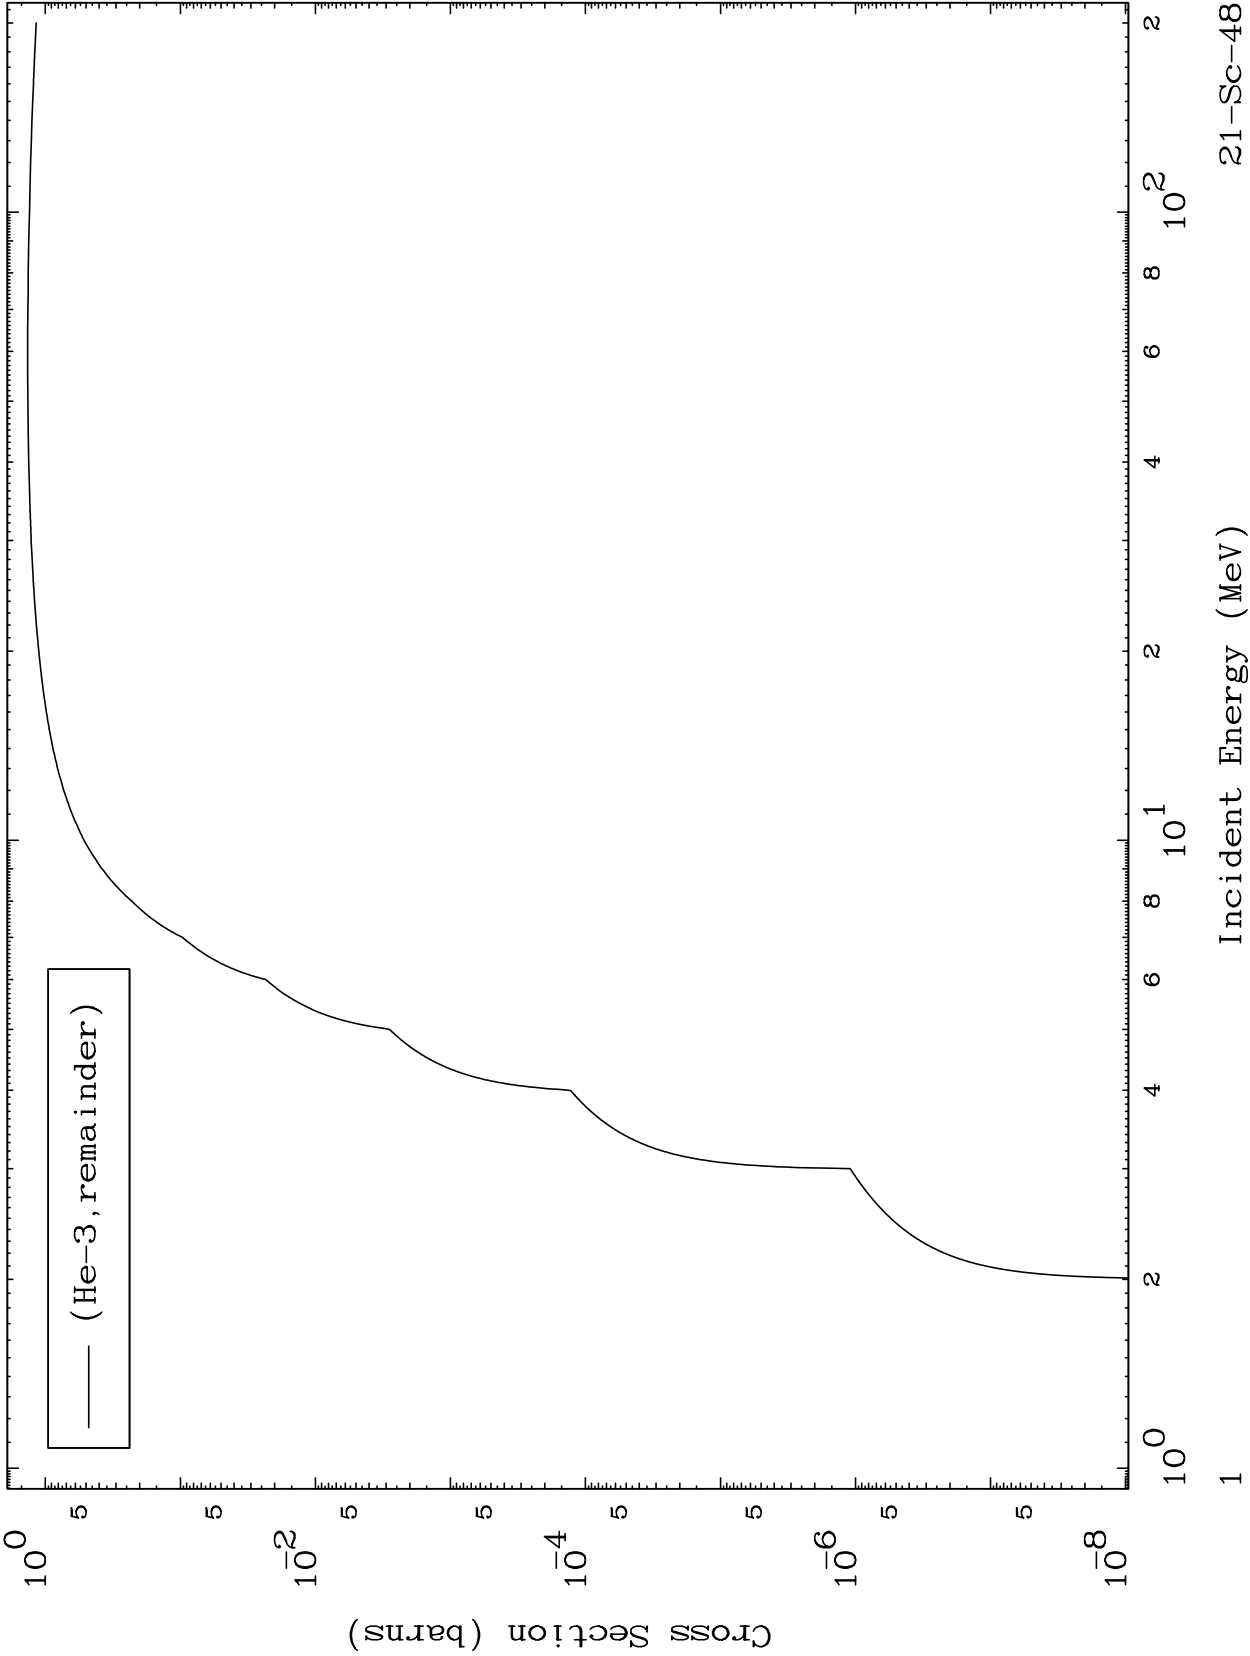

Press Mouse Button to Start

MAT 2134

He-3 Major

21-Sc-48

0 Kelvin Cross Sections

Incident Energy (MeV)

21-Sc-48