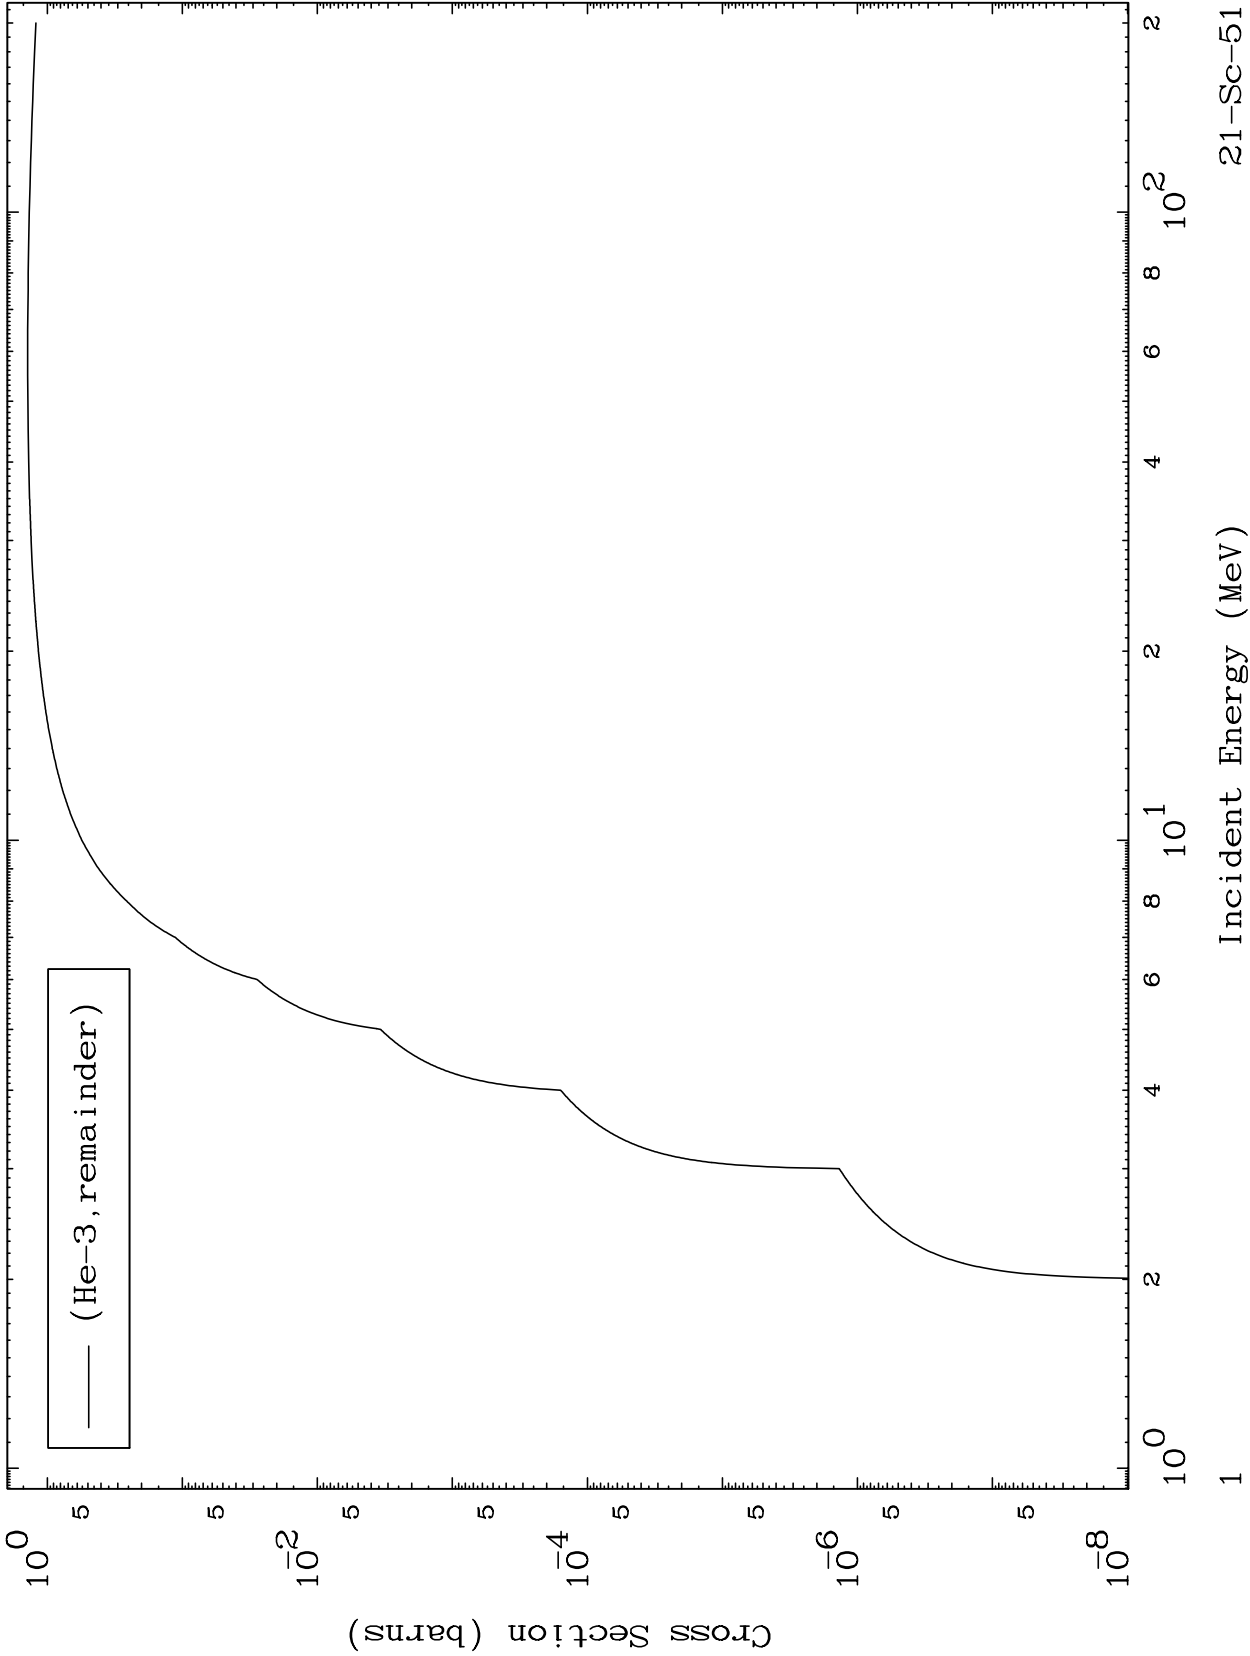

Press Mouse Button to Start

MAT 2143

He-3 Major

21-Sc-51

0 Kelvin Cross Sections

Incident Energy (MeV)

21-Sc-51