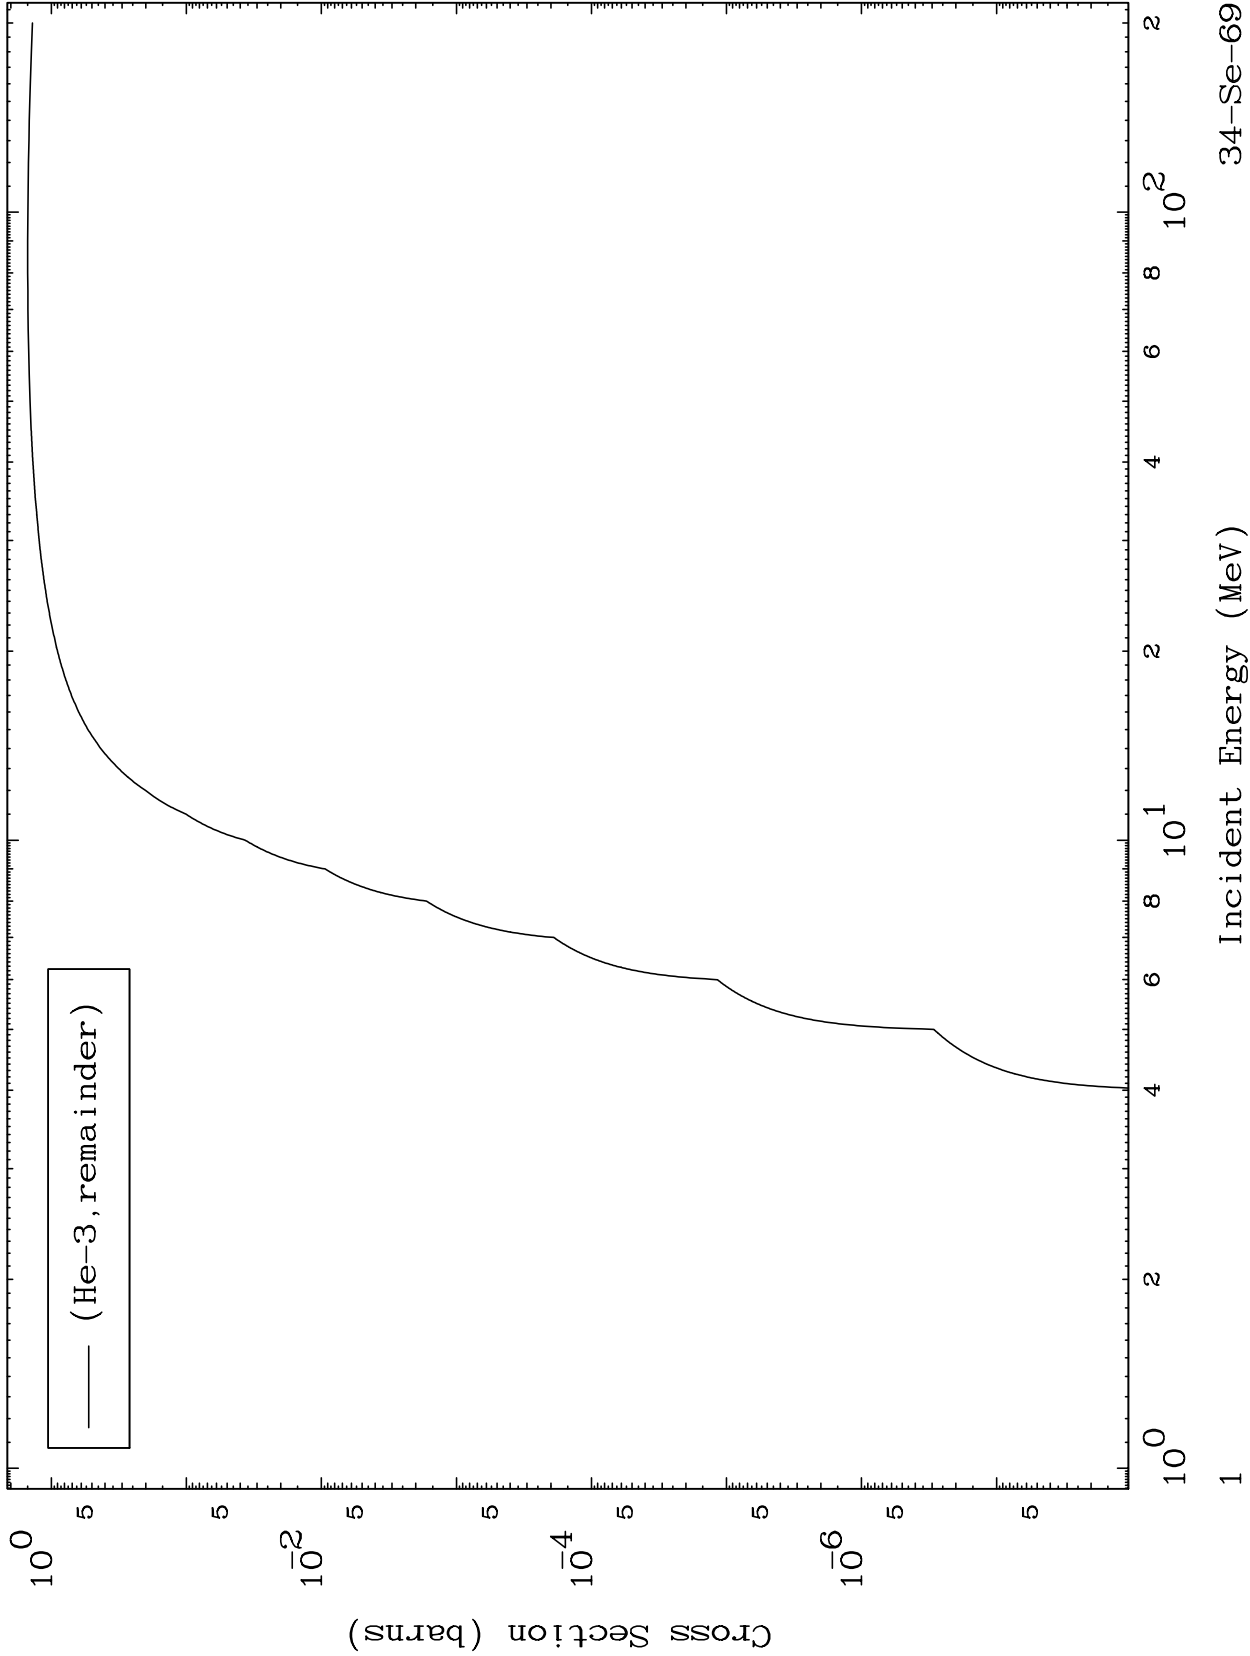

Press Mouse Button to Start

MAT 3410

He-3 Major

34-Se-69

0 Kelvin Cross Sections

34-Se-69

Incident Energy (MeV)