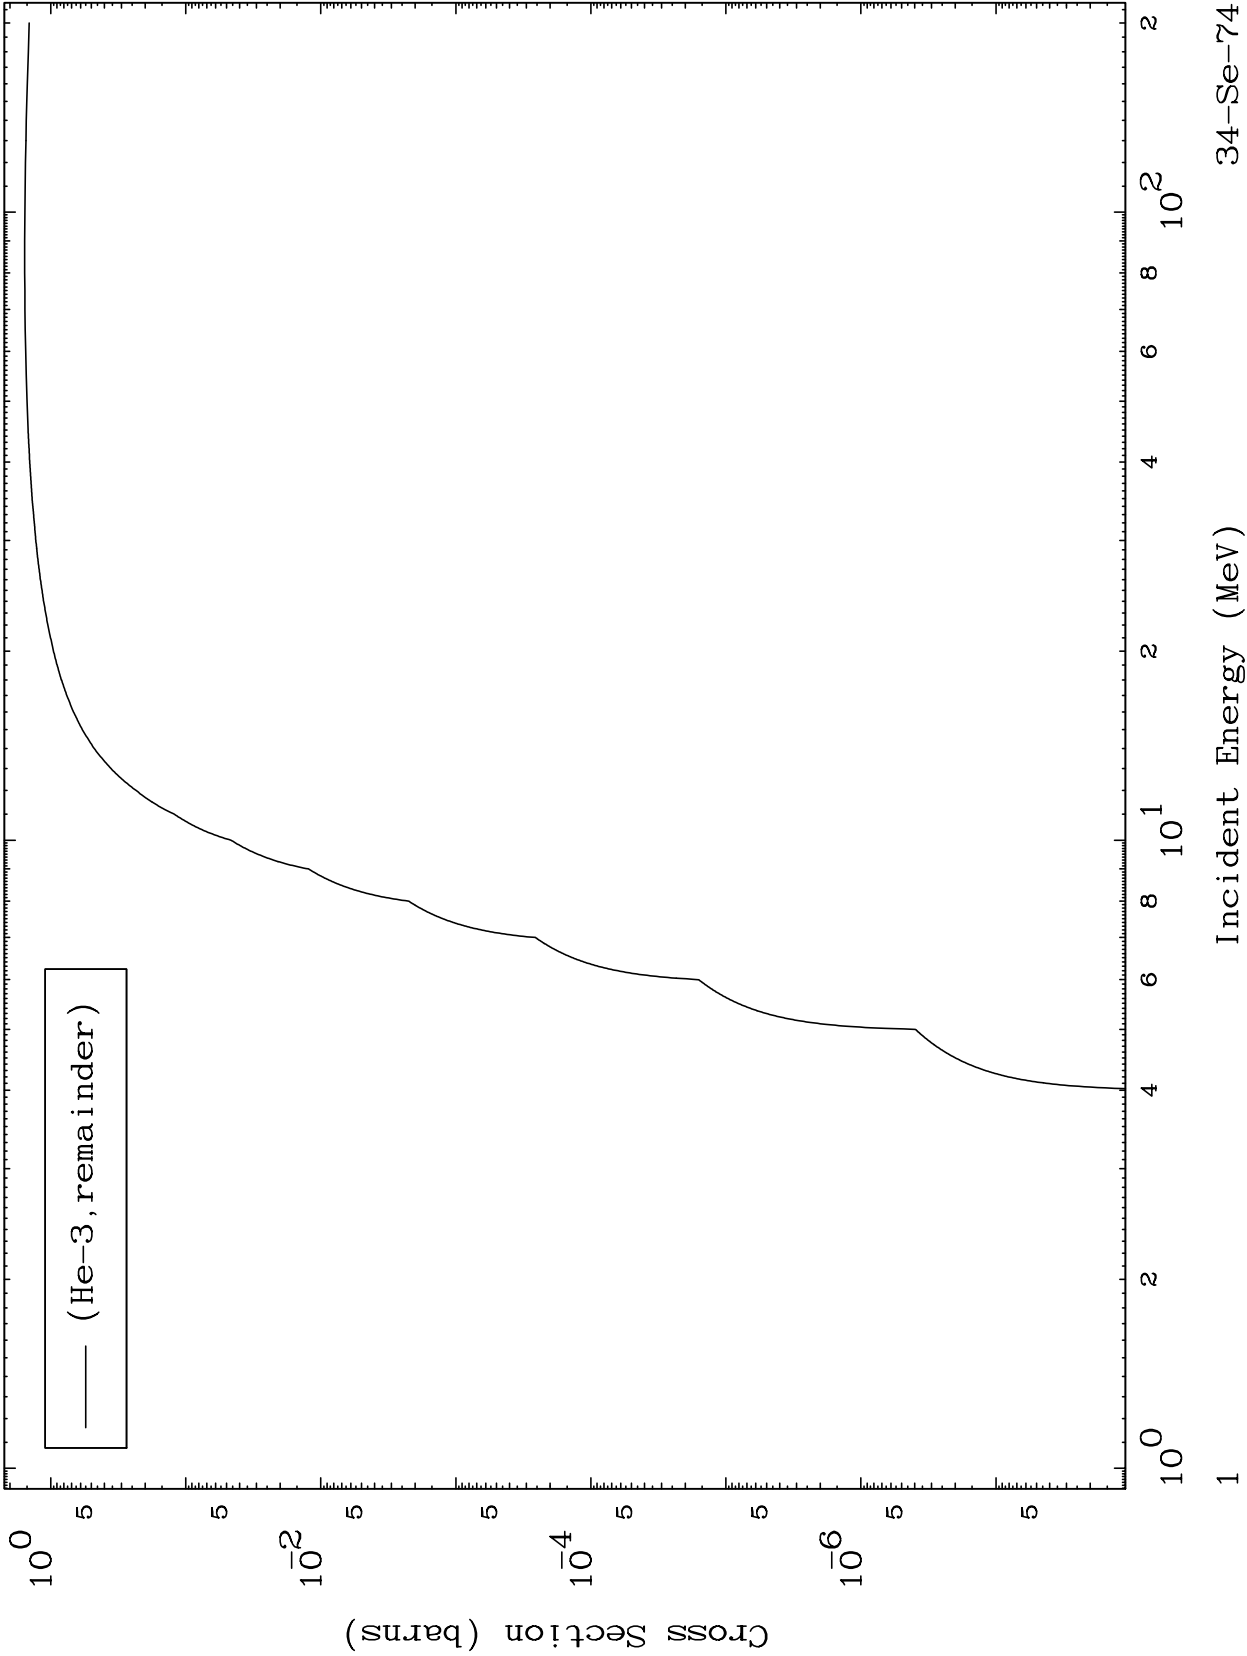

Press Mouse Button to Start

MAT 3425

He-3 Major

34-Se-74

0 Kelvin Cross Sections

34-Se-74

Incident Energy (MeV)