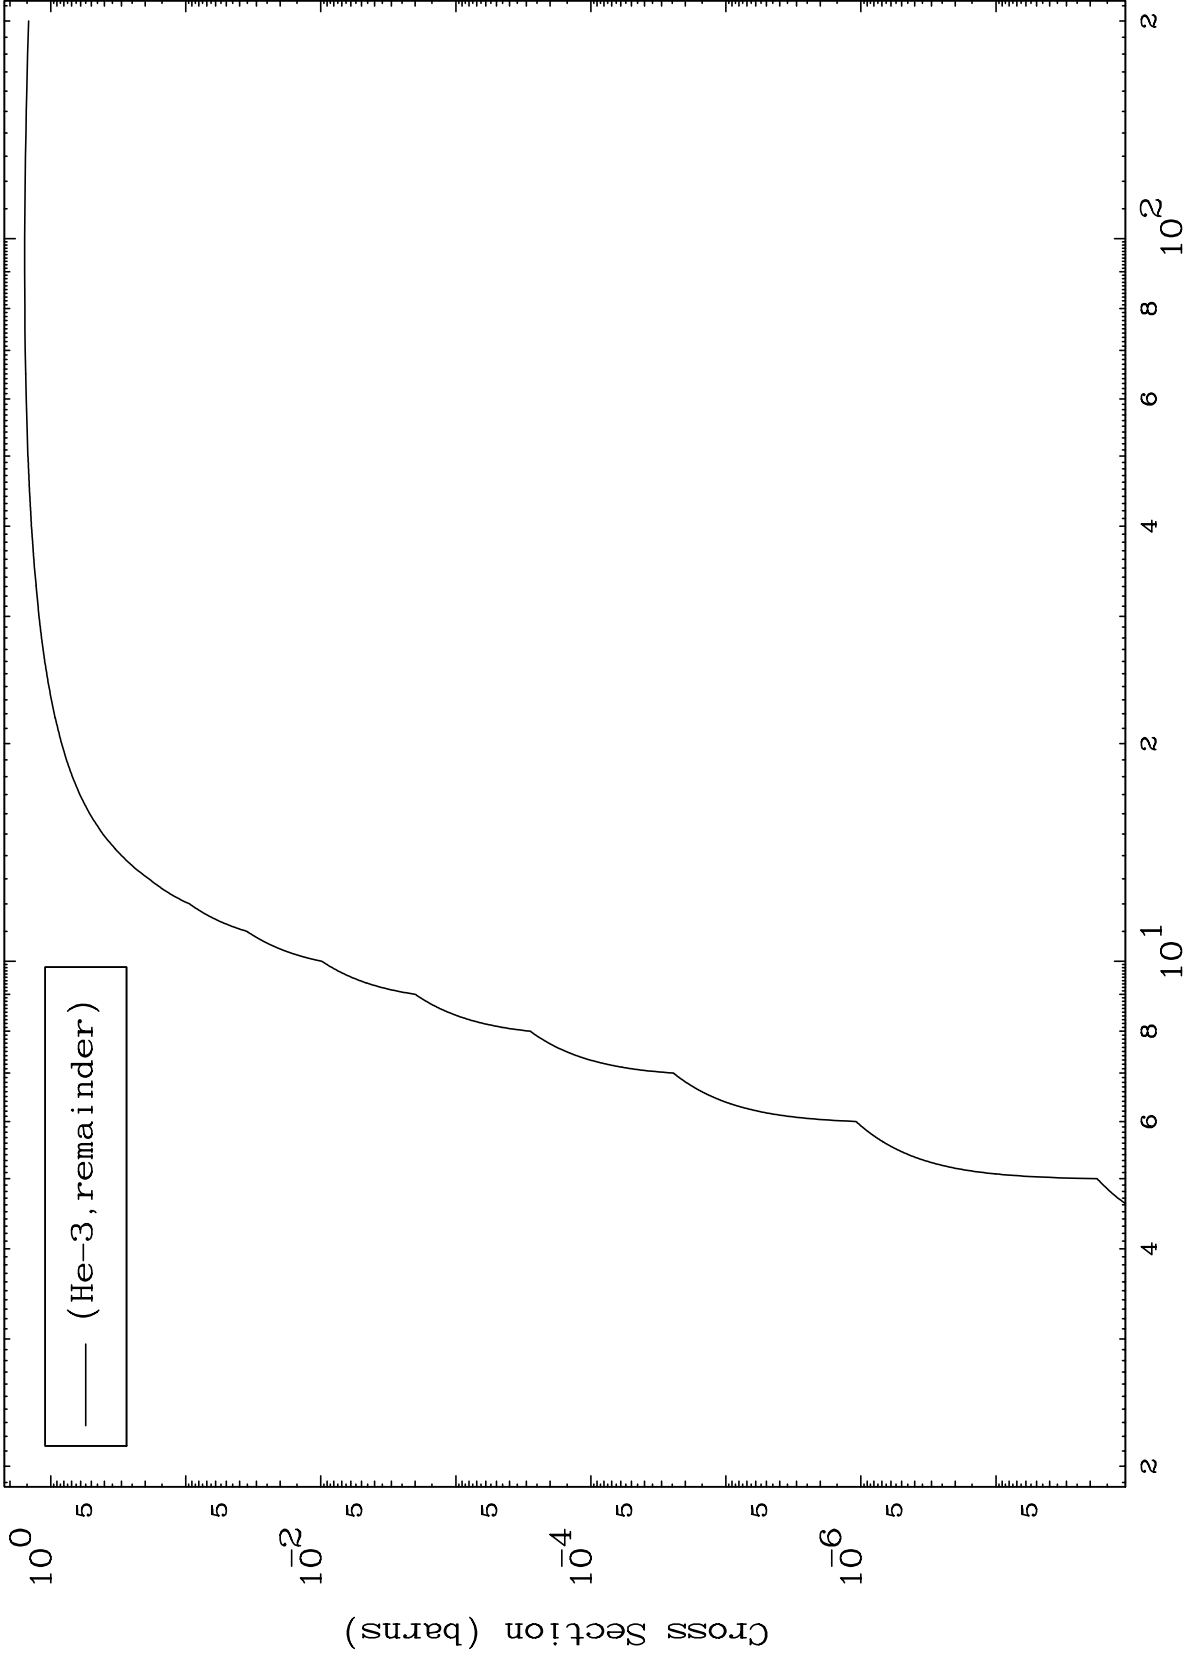

Press Mouse Button to Start

MAT 3804

He-3 Major

38-Sr-77

0 Kelvin Cross Sections

1

Incident Energy (MeV)

38-Sr-77