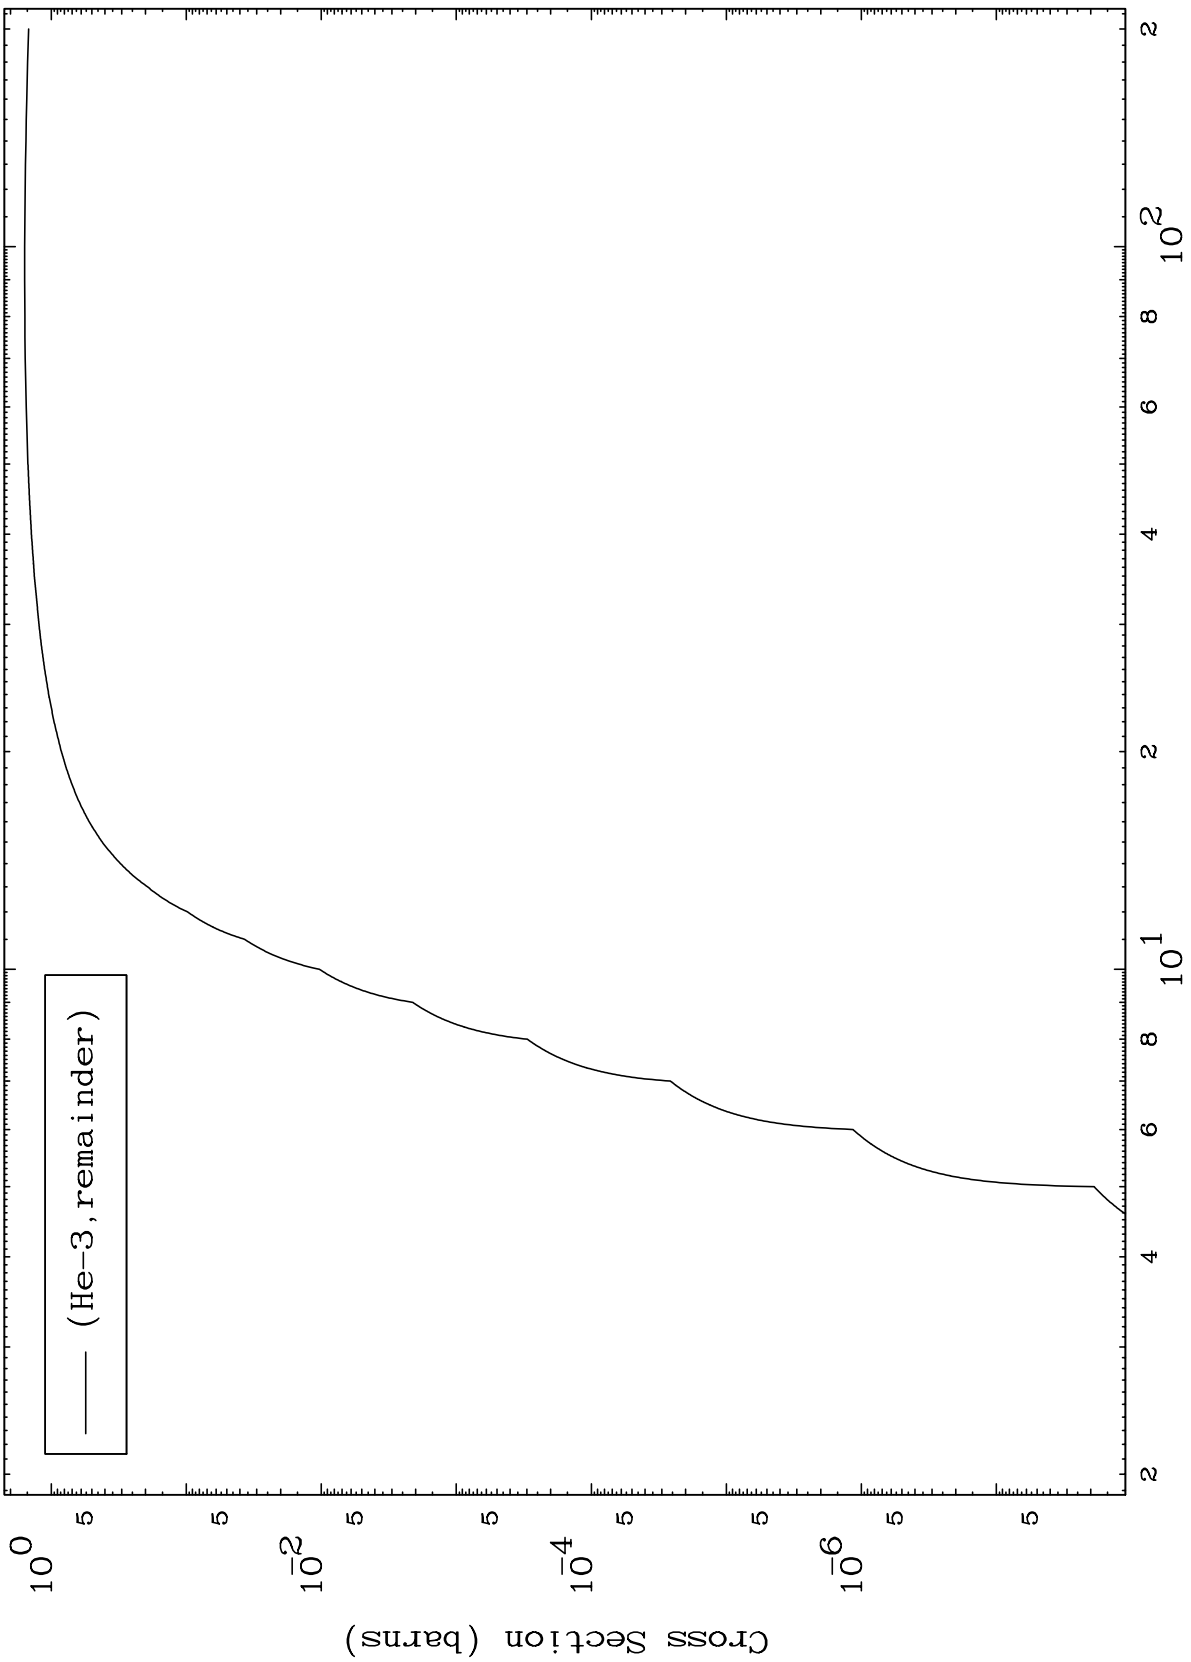

Press Mouse Button to Start

MAT 3807

He-3 Major

38-Sr-78

0 Kelvin Cross Sections

Incident Energy (MeV)

38-Sr-78

1