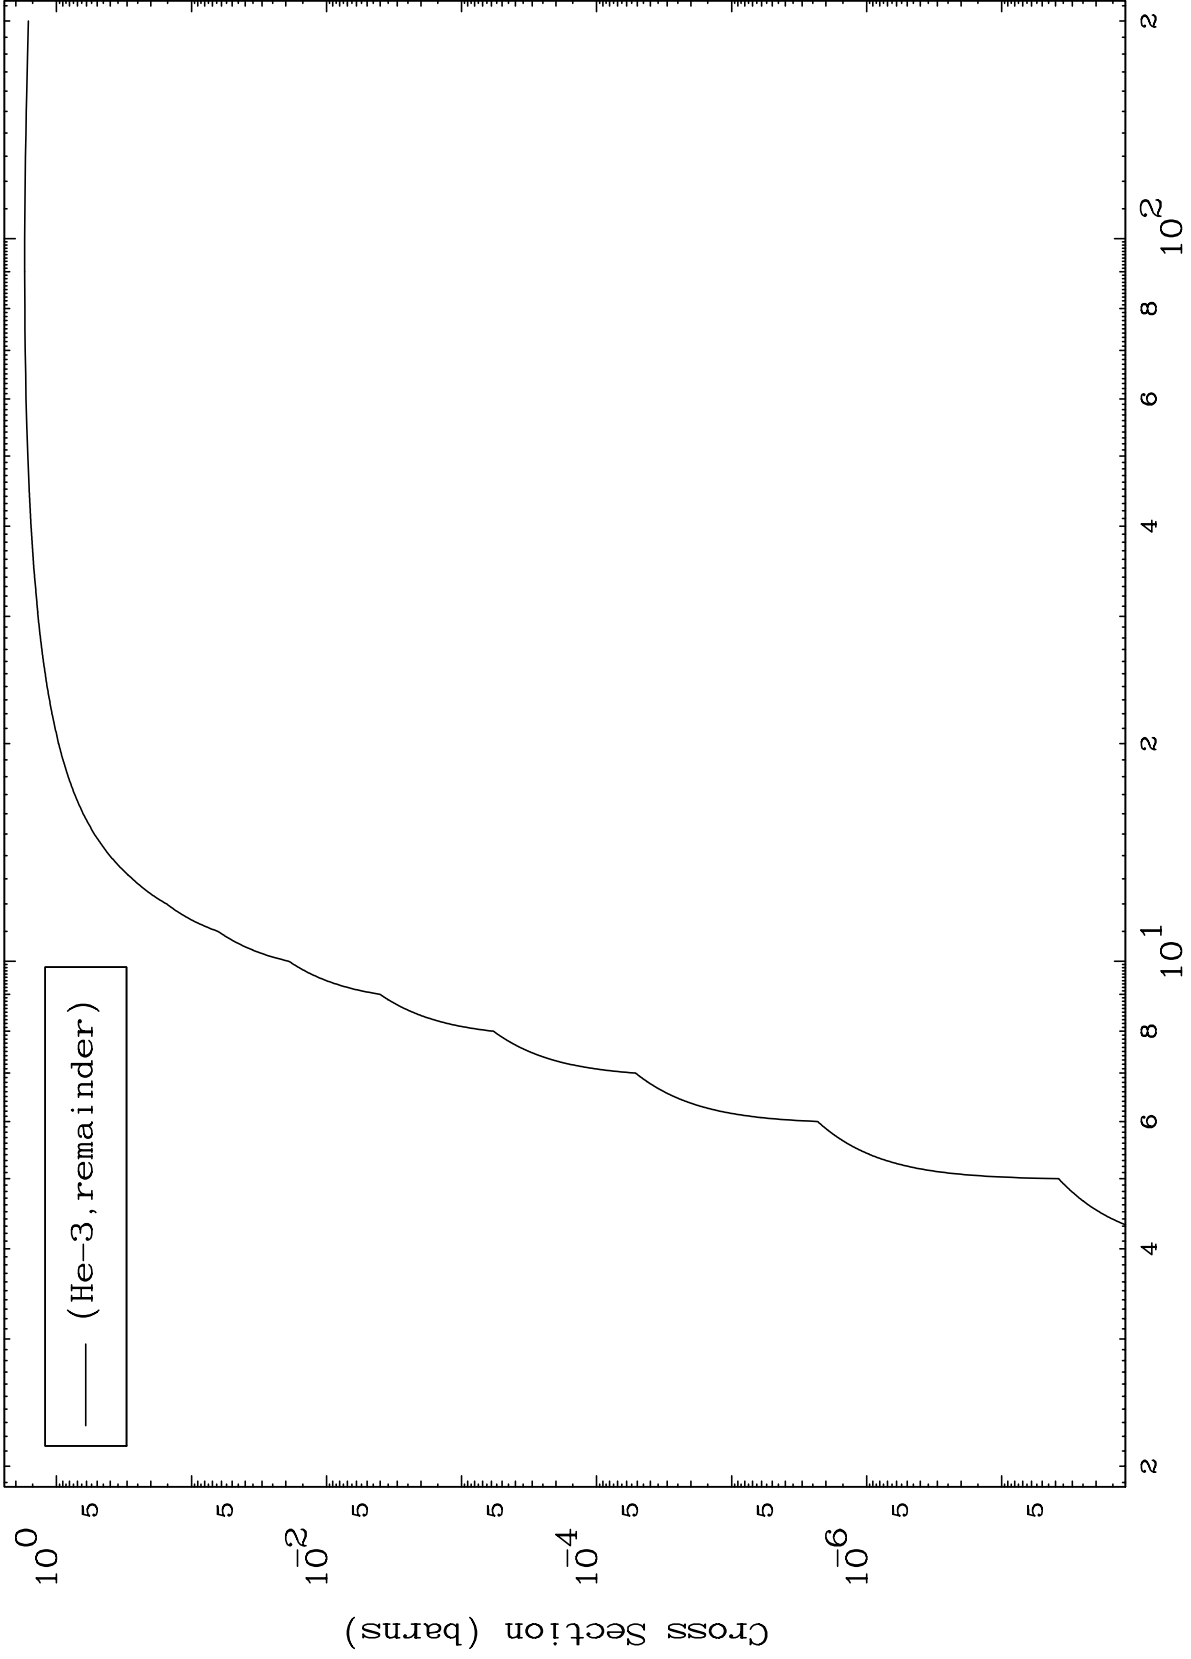

Press Mouse Button to Start

MAT 3846

He-3 Major

38-Sr-91

0 Kelvin Cross Sections

1

Incident Energy (MeV)

38-Sr-91