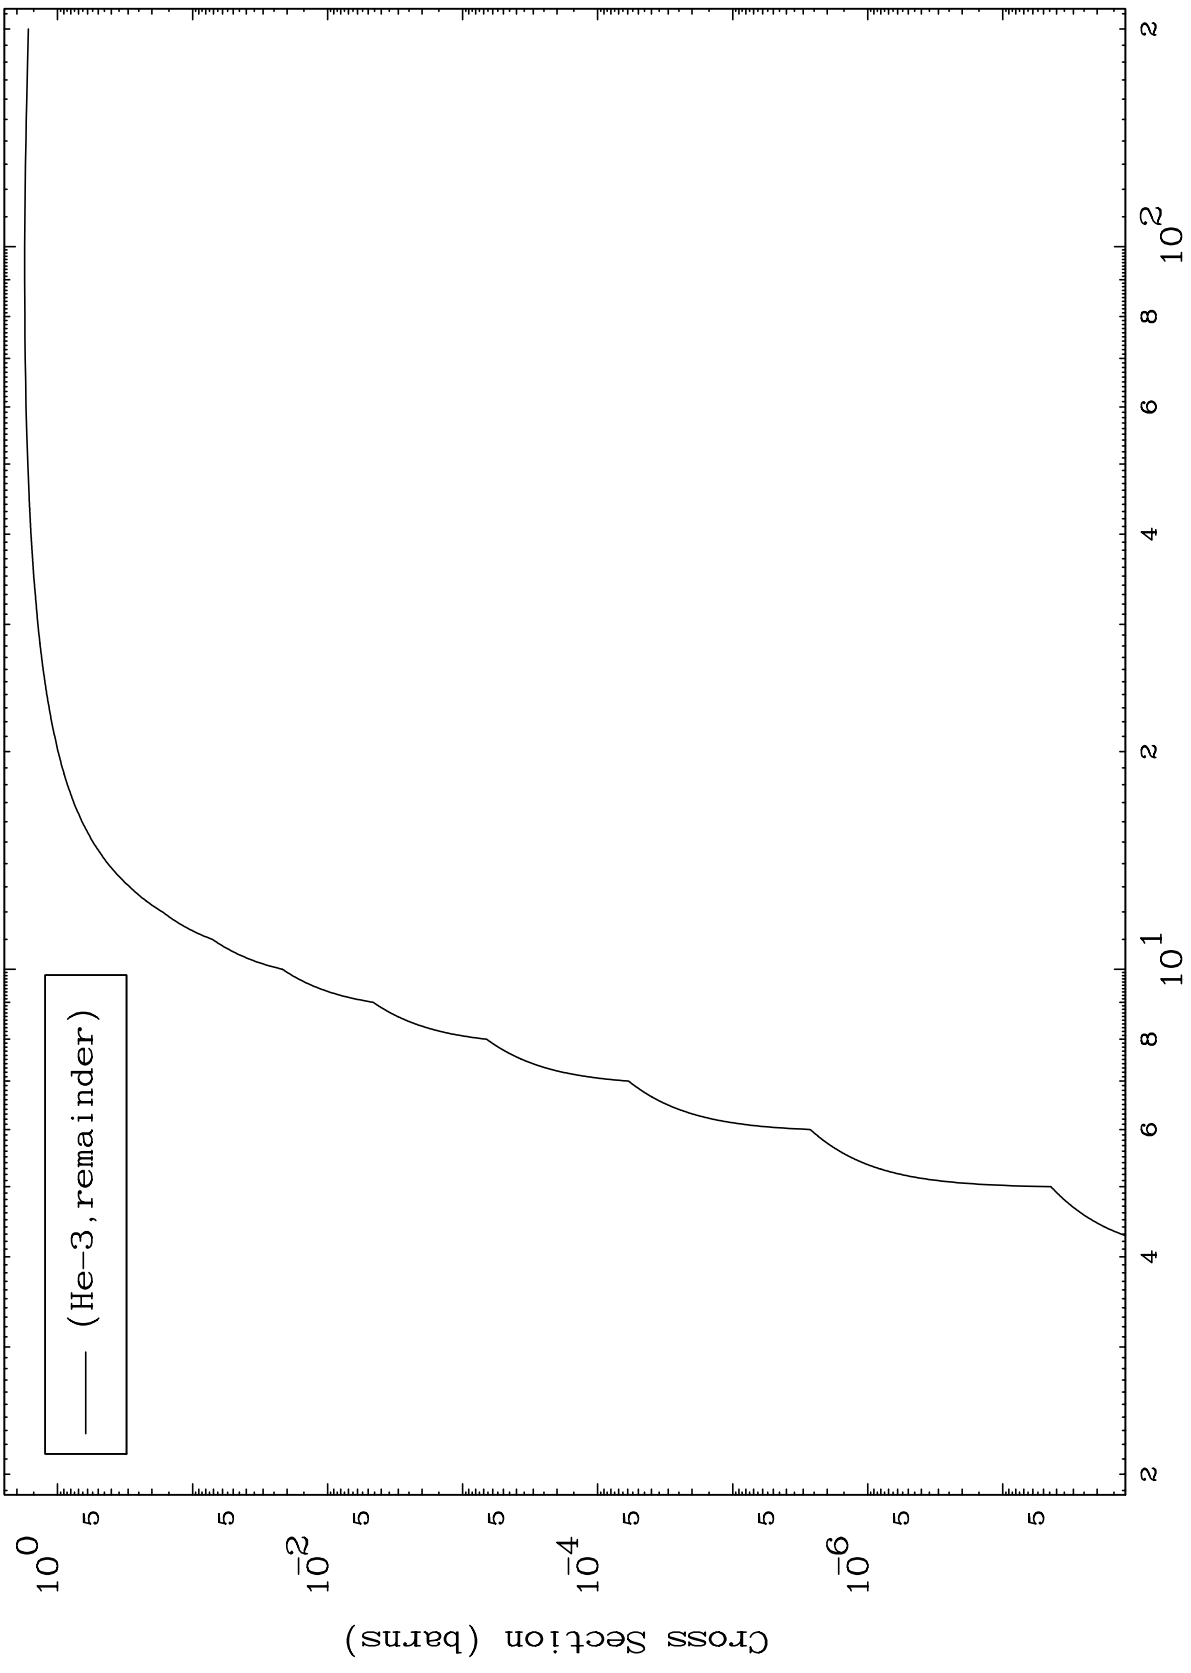

Press Mouse Button to Start

MAT 3855

He-3 Major

38-Sr-94

0 Kelvin Cross Sections

1

Incident Energy (MeV)

38-Sr-94