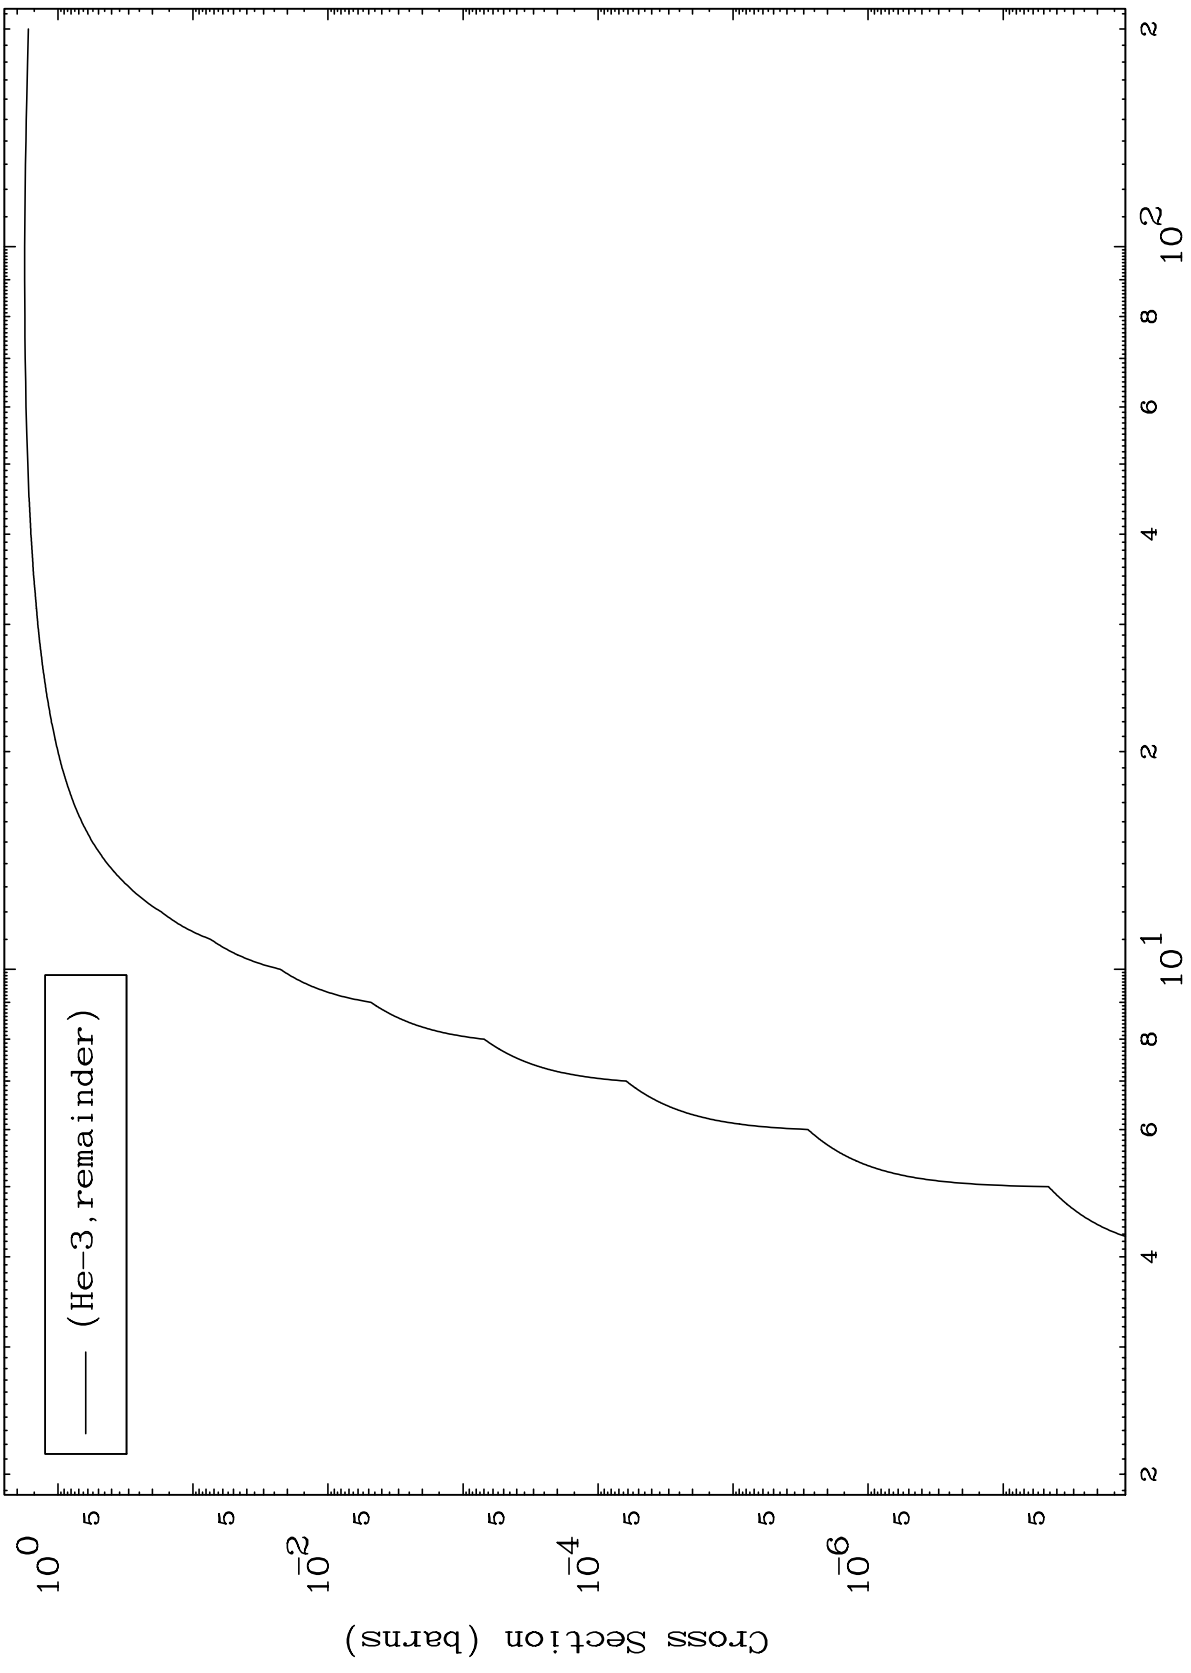

Press Mouse Button to Start

MAT 3858

He-3 Major

38-Sr-95

0 Kelvin Cross Sections

1

Incident Energy (MeV)

38-Sr-95