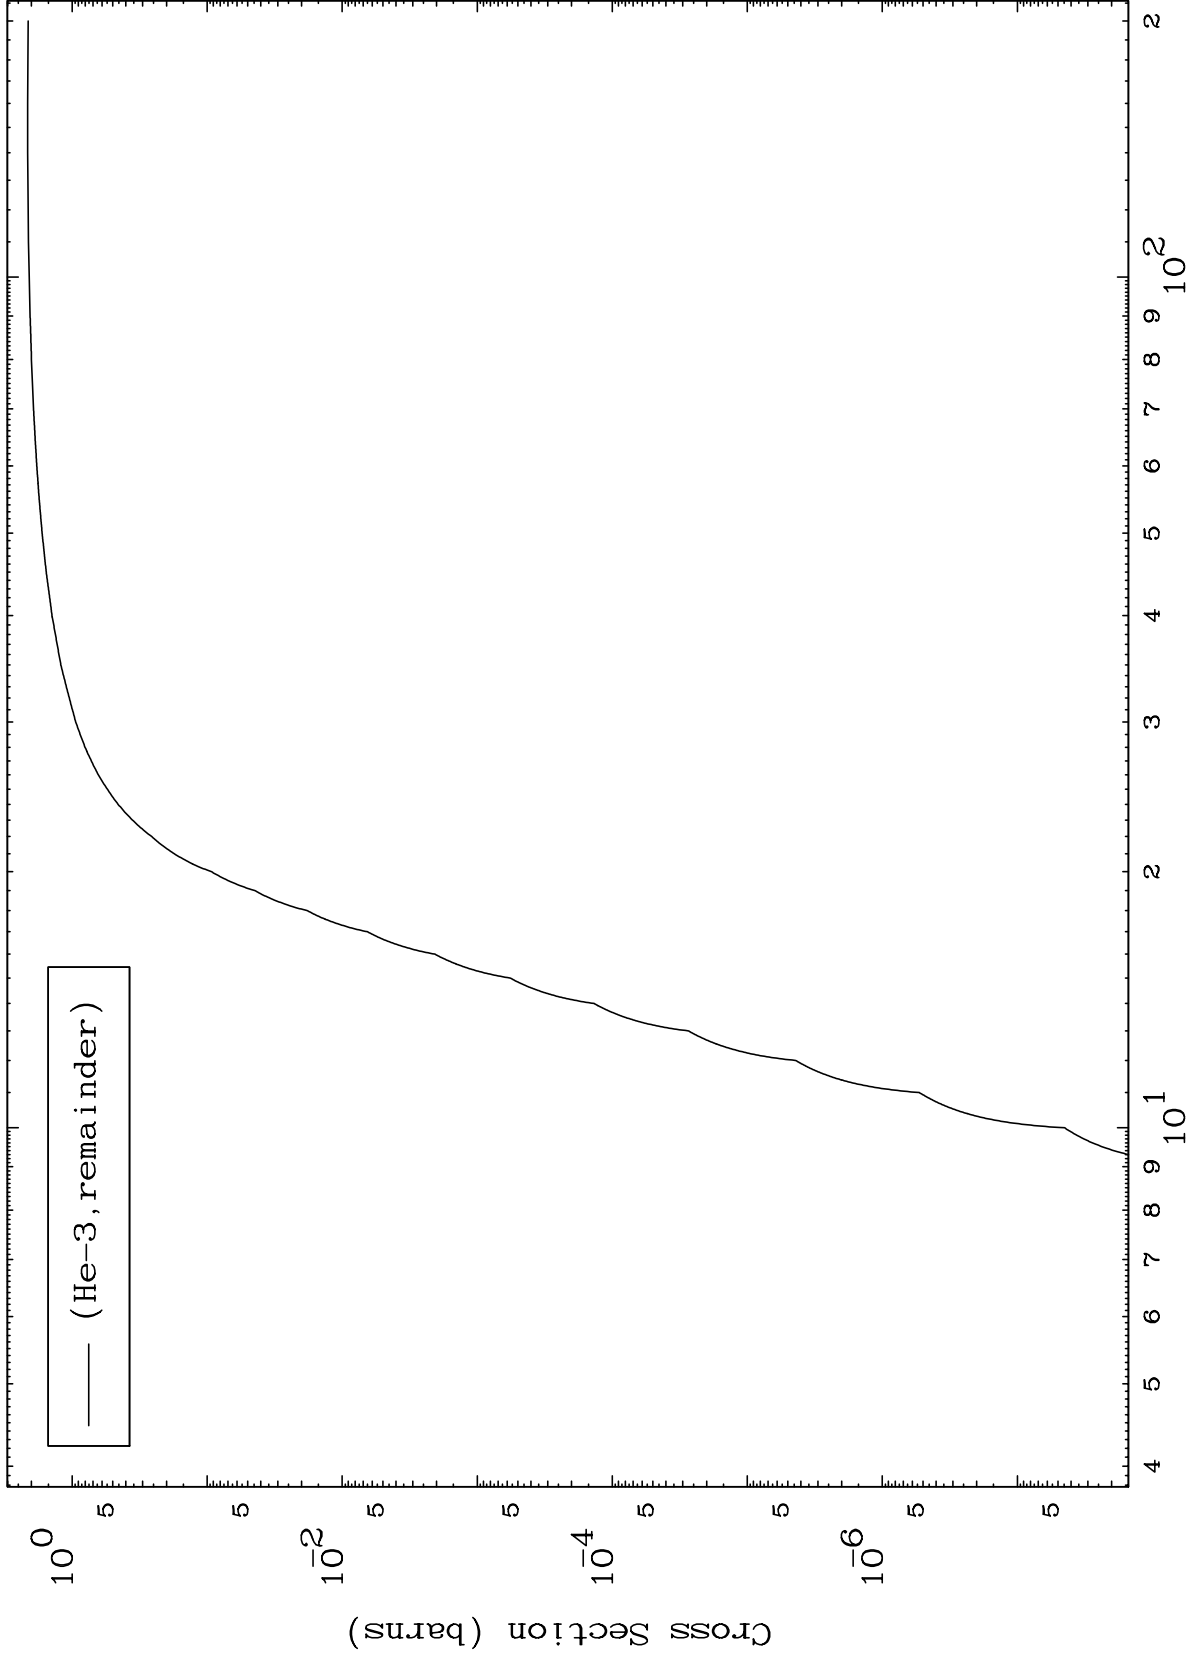

Press Mouse Button to Start

MAT 7265

He-3 Major

73-Ta-160

0 Kelvin Cross Sections

Incident Energy (MeV)

73-Ta-160

1