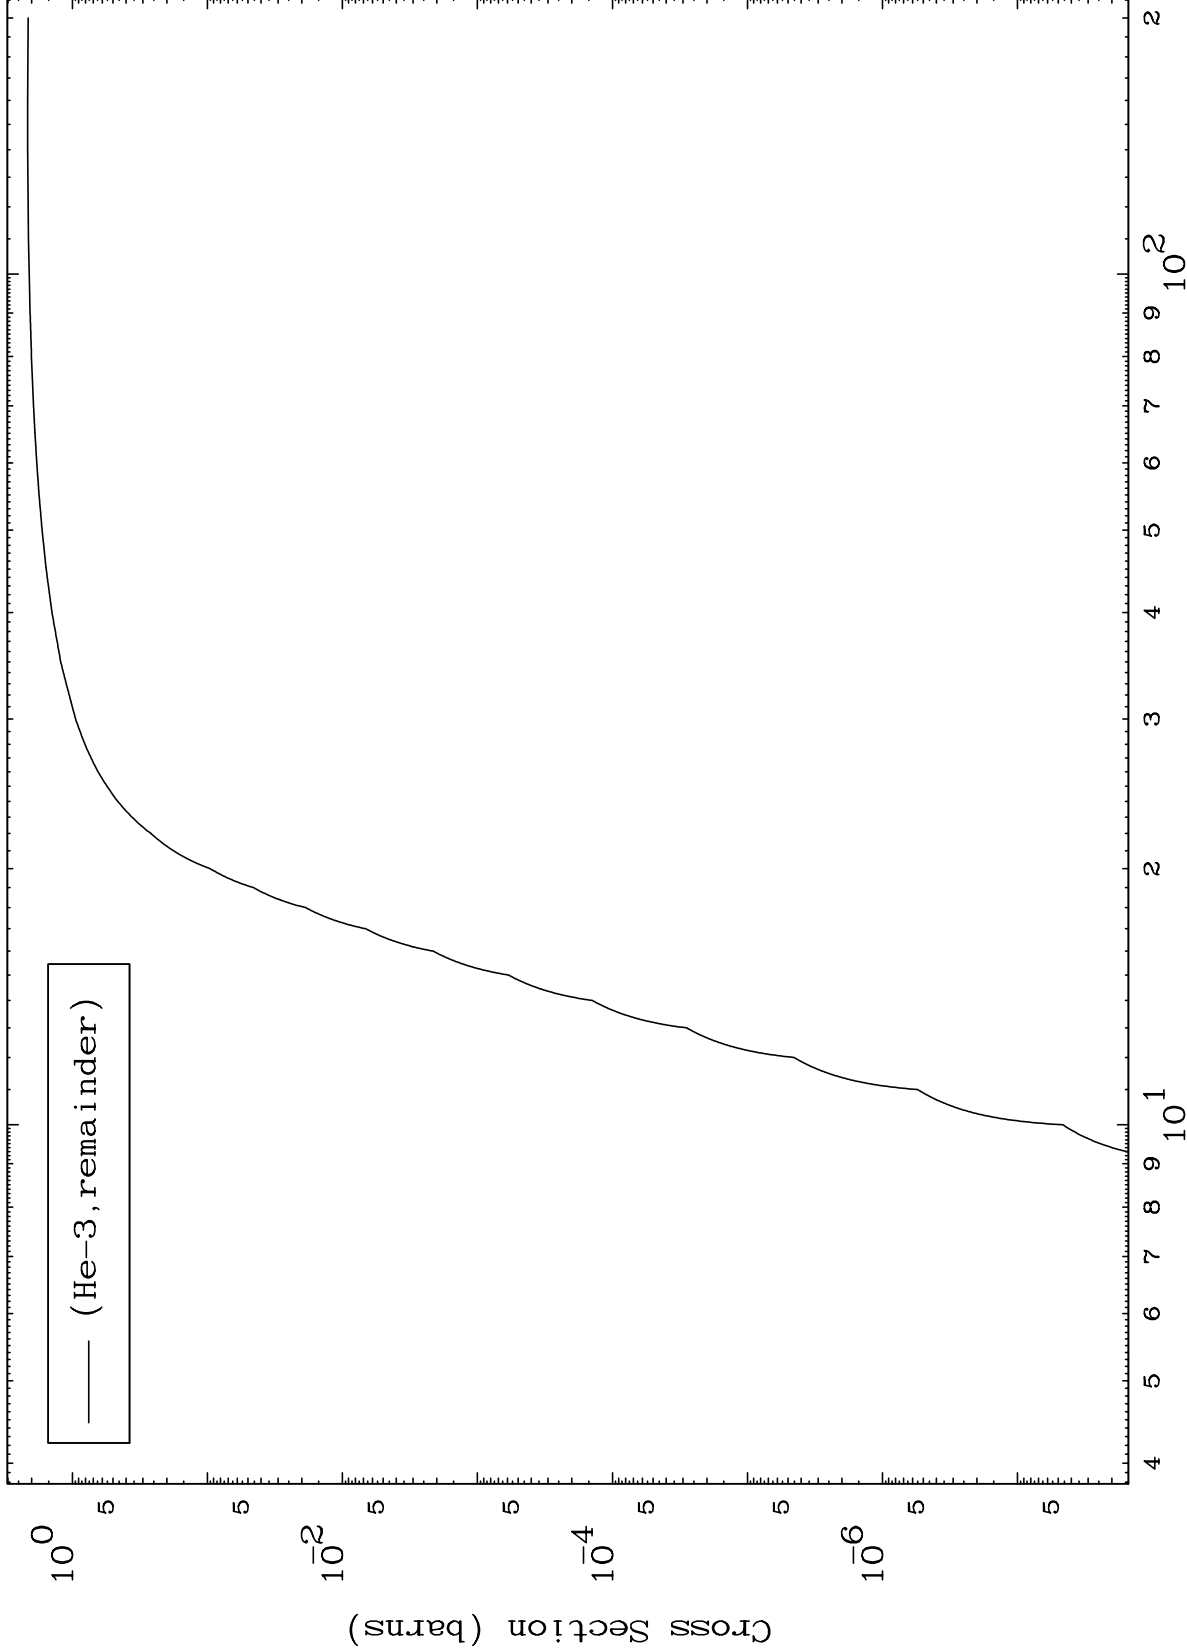

Press Mouse Button to Start

MAT 7268

He-3 Major

73-Ta-161

0 Kelvin Cross Sections

1

Incident Energy (MeV)

73-Ta-161