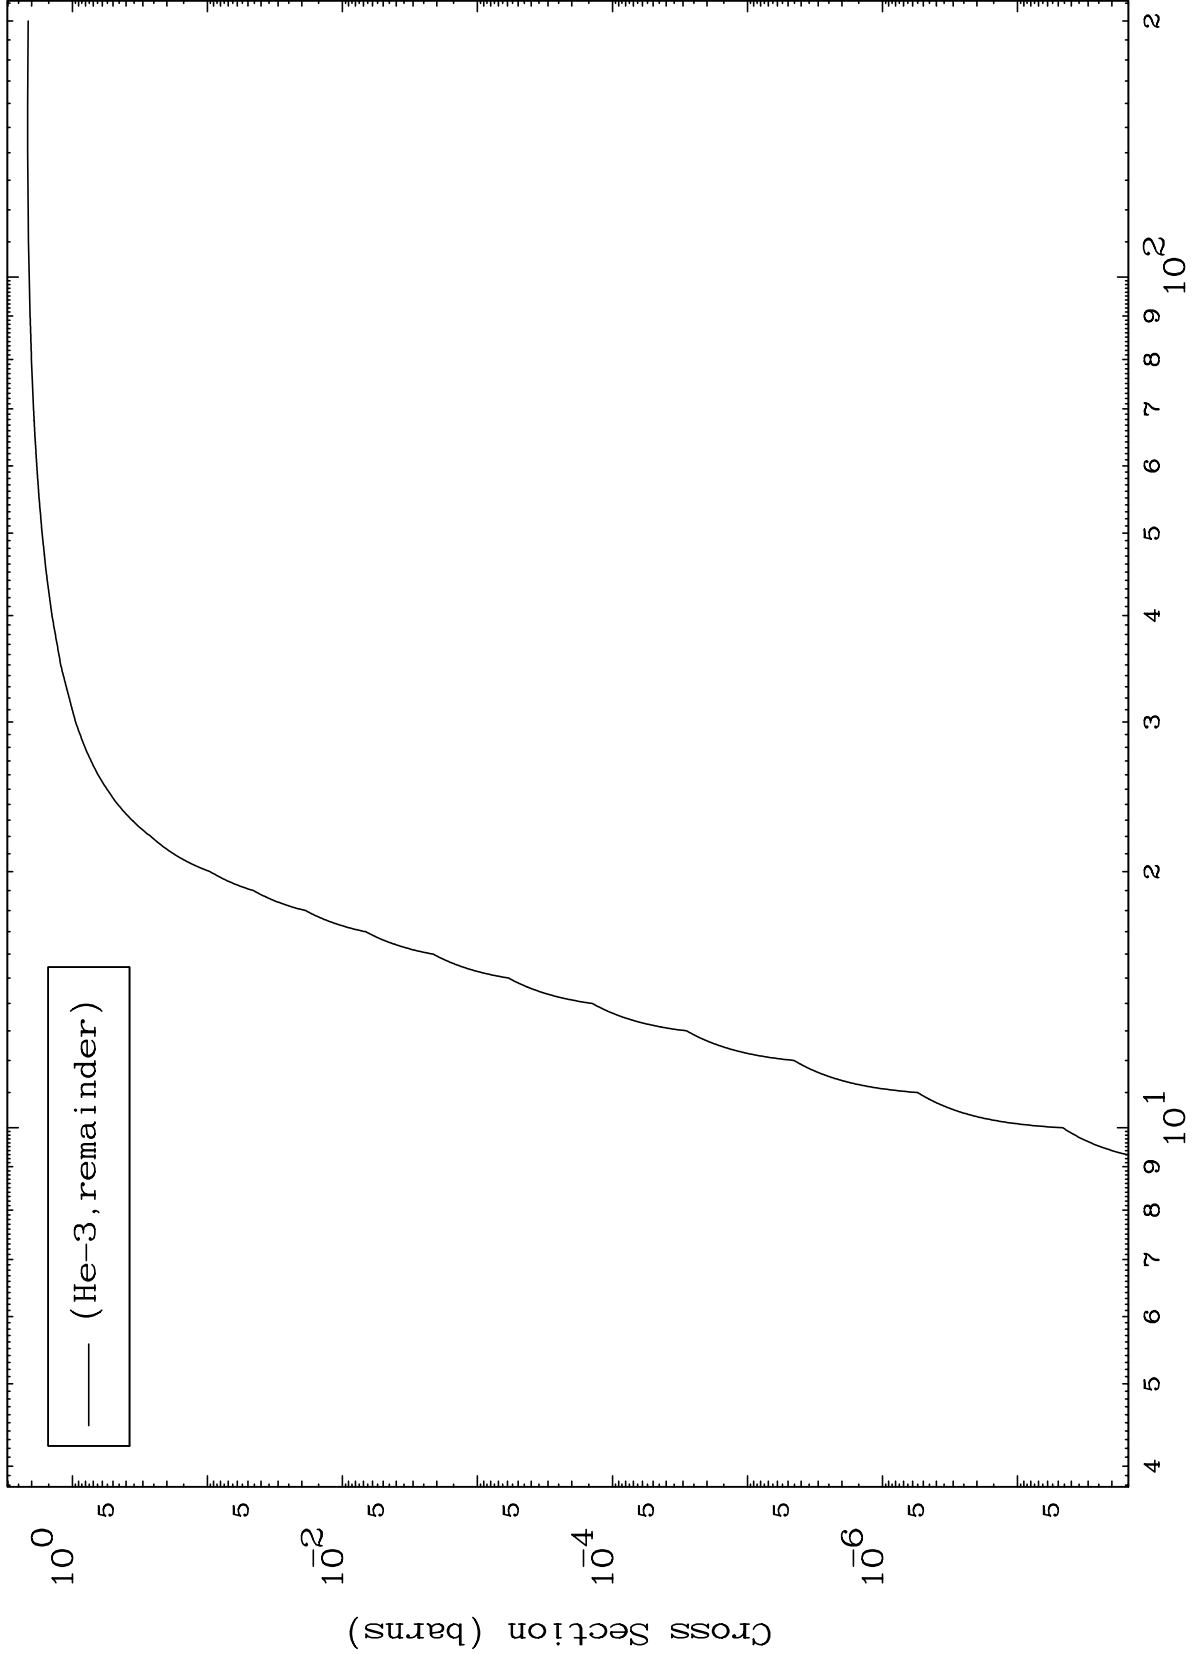

Press Mouse Button to Start

MAT 7269

He-3 Major

73-Ta-161

0 Kelvin Cross Sections

1

Incident Energy (MeV)

73-Ta-161