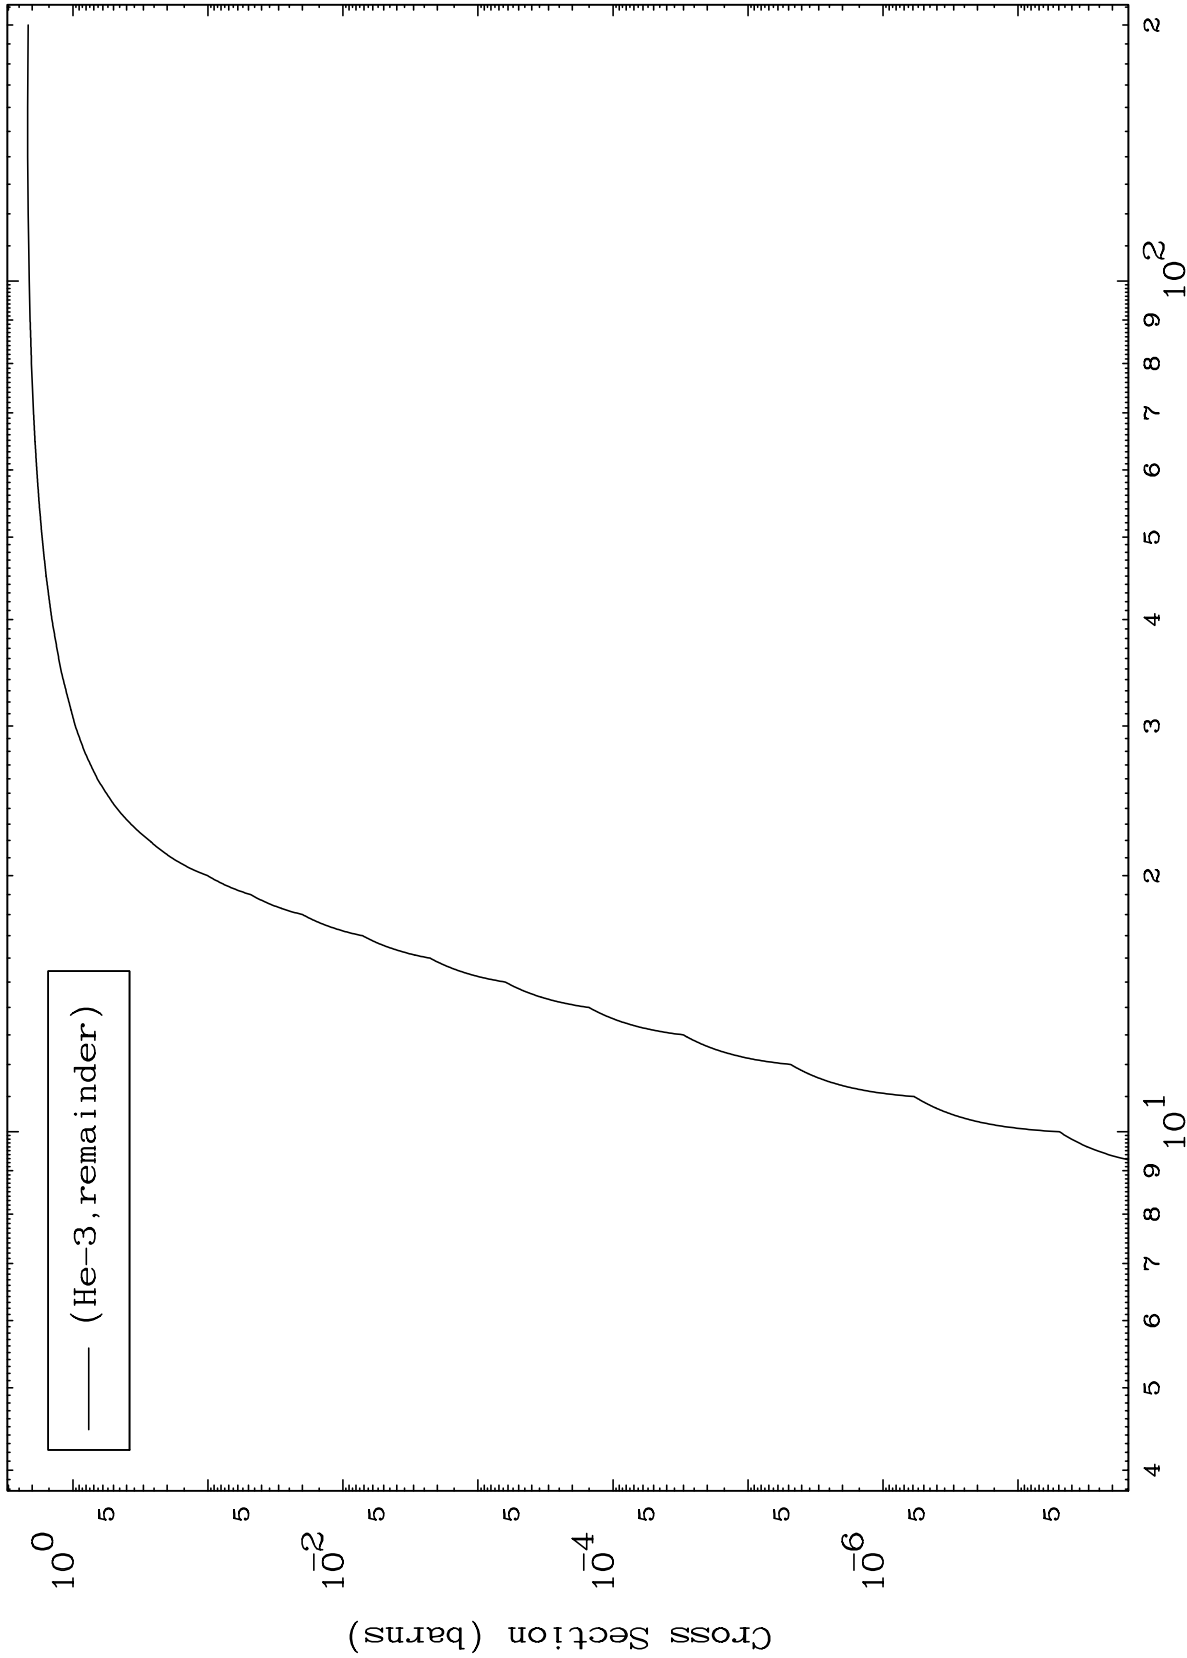

Press Mouse Button to Start

MAT 7274

He-3 Major

73-Ta-163

0 Kelvin Cross Sections

Incident Energy (MeV)

73-Ta-163

1