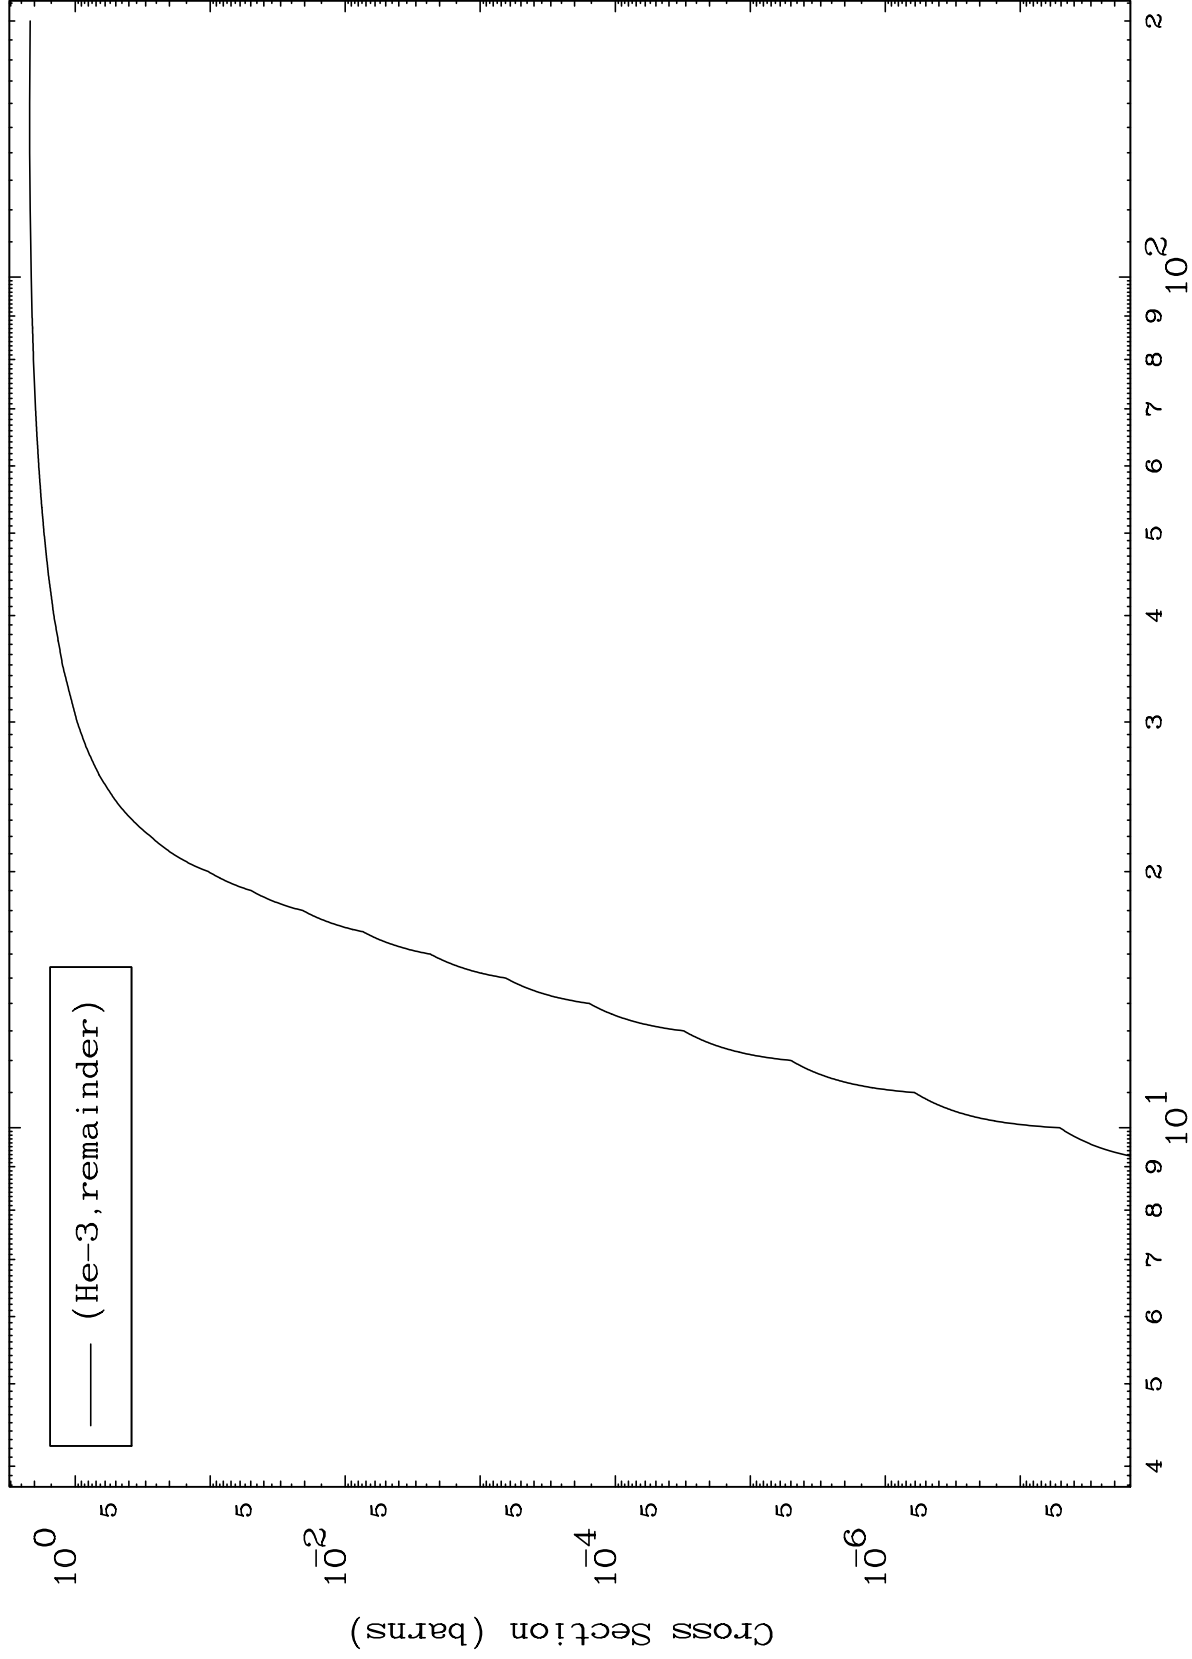

Press Mouse Button to Start

MAT 7277

He-3 Major  
0 Kelvin Cross Sections

73-Ta-164

Incident Energy (MeV)

73-Ta-164

1