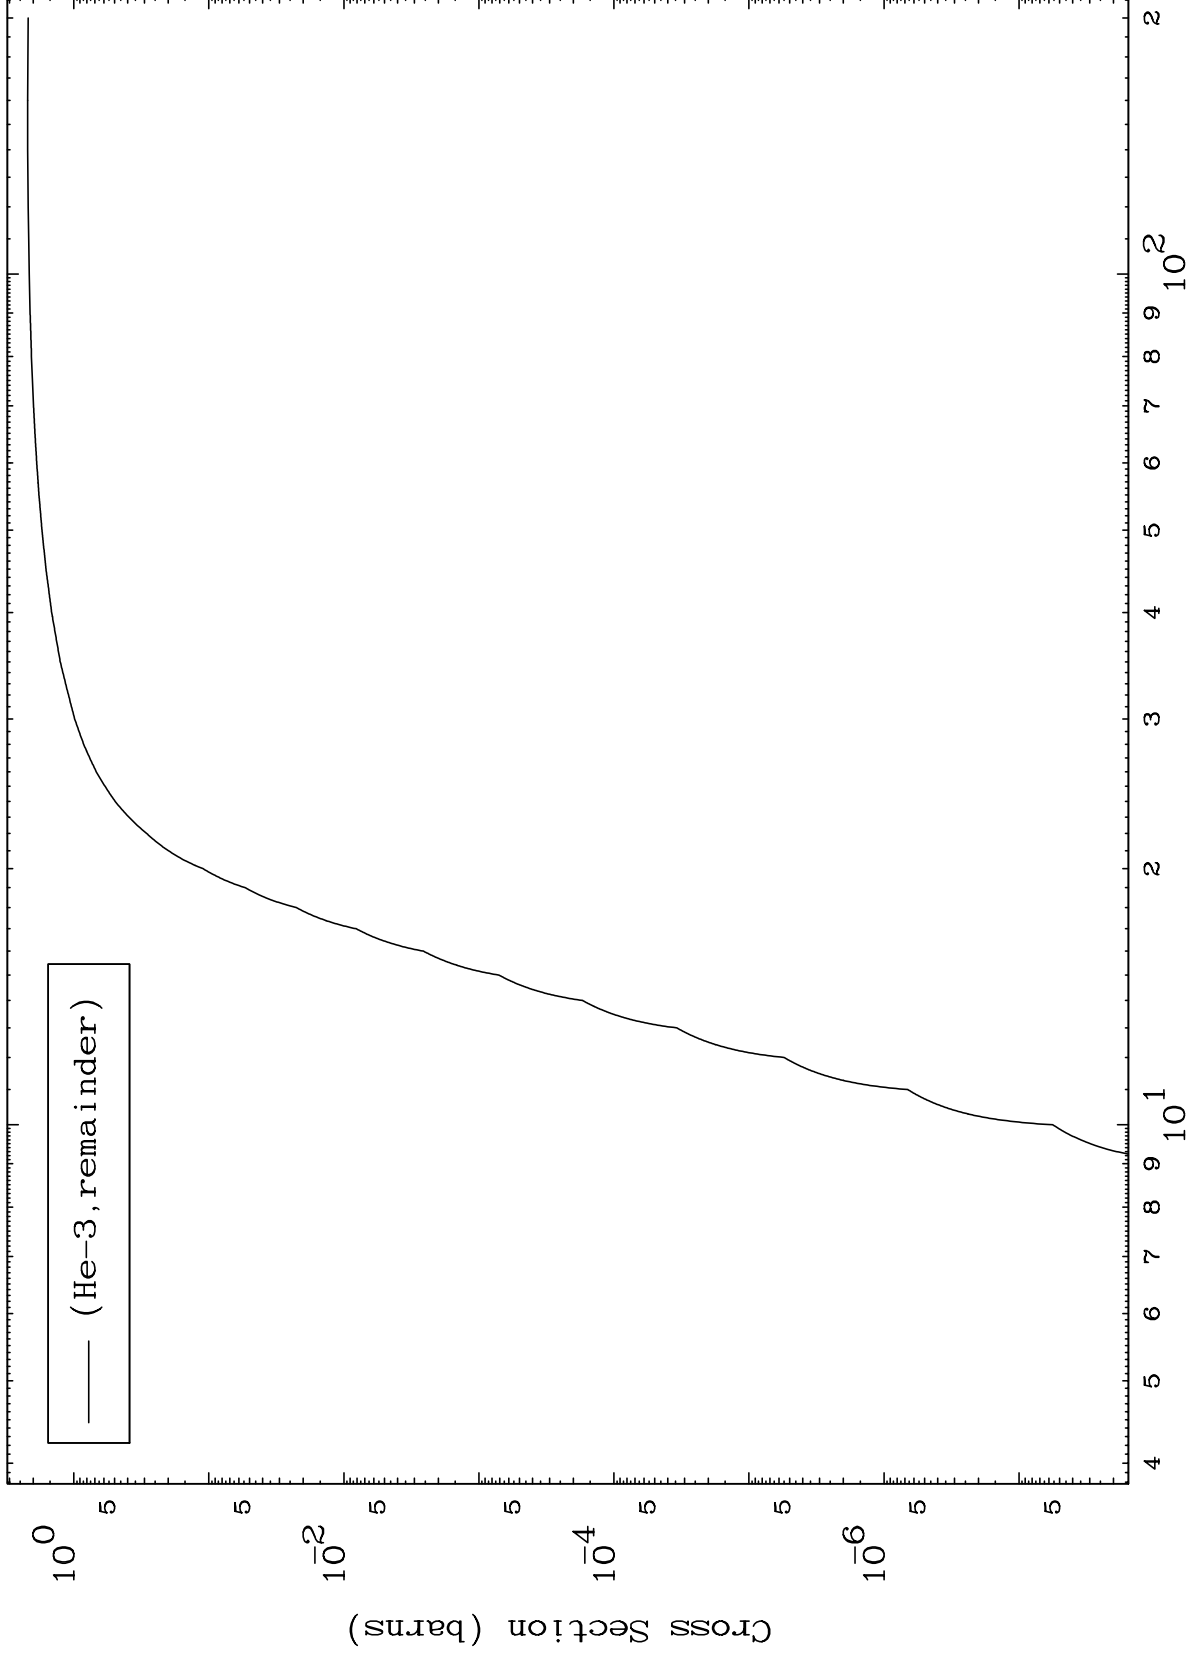

Press Mouse Button to Start

MAT 7286

He-3 Major

73-Ta-167

0 Kelvin Cross Sections

— (He-3, remainder)