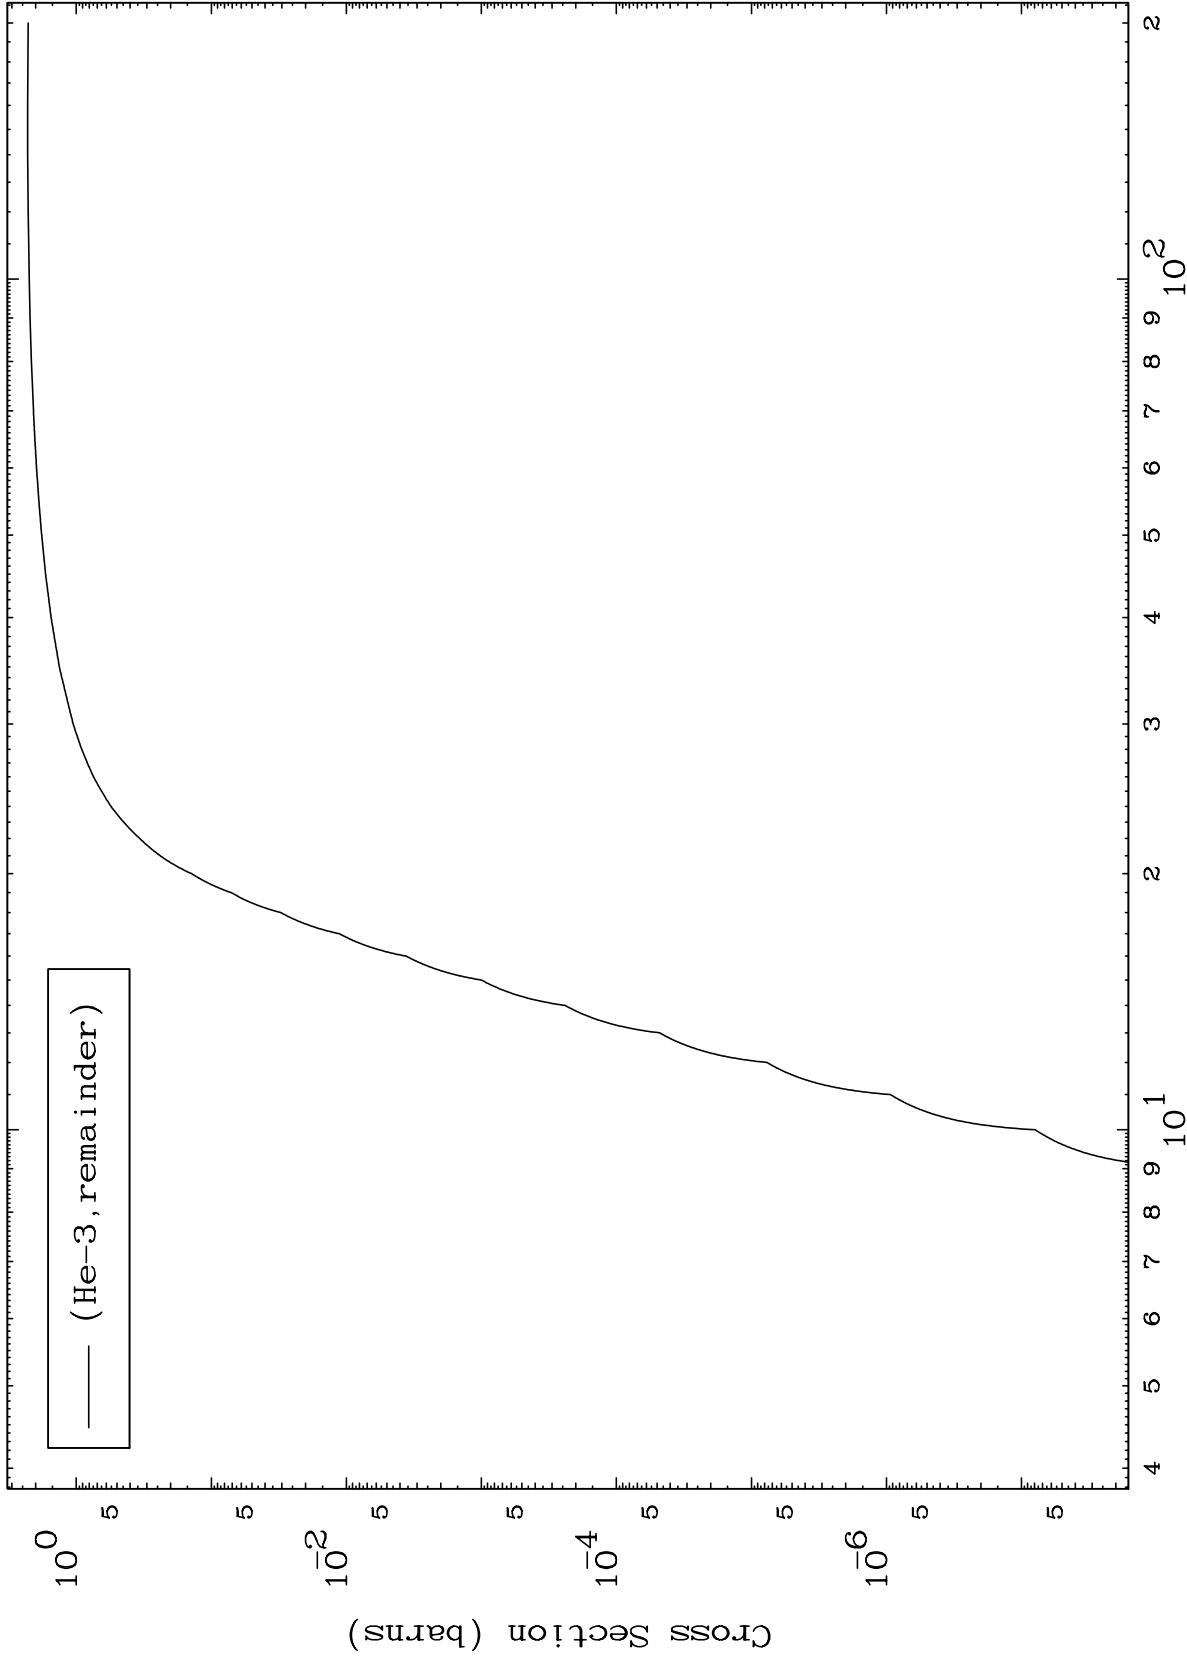

Press Mouse Button to Start

MAT 7320

He-3 Major

73-Ta-178

0 Kelvin Cross Sections

Incident Energy (MeV)

73-Ta-178

1