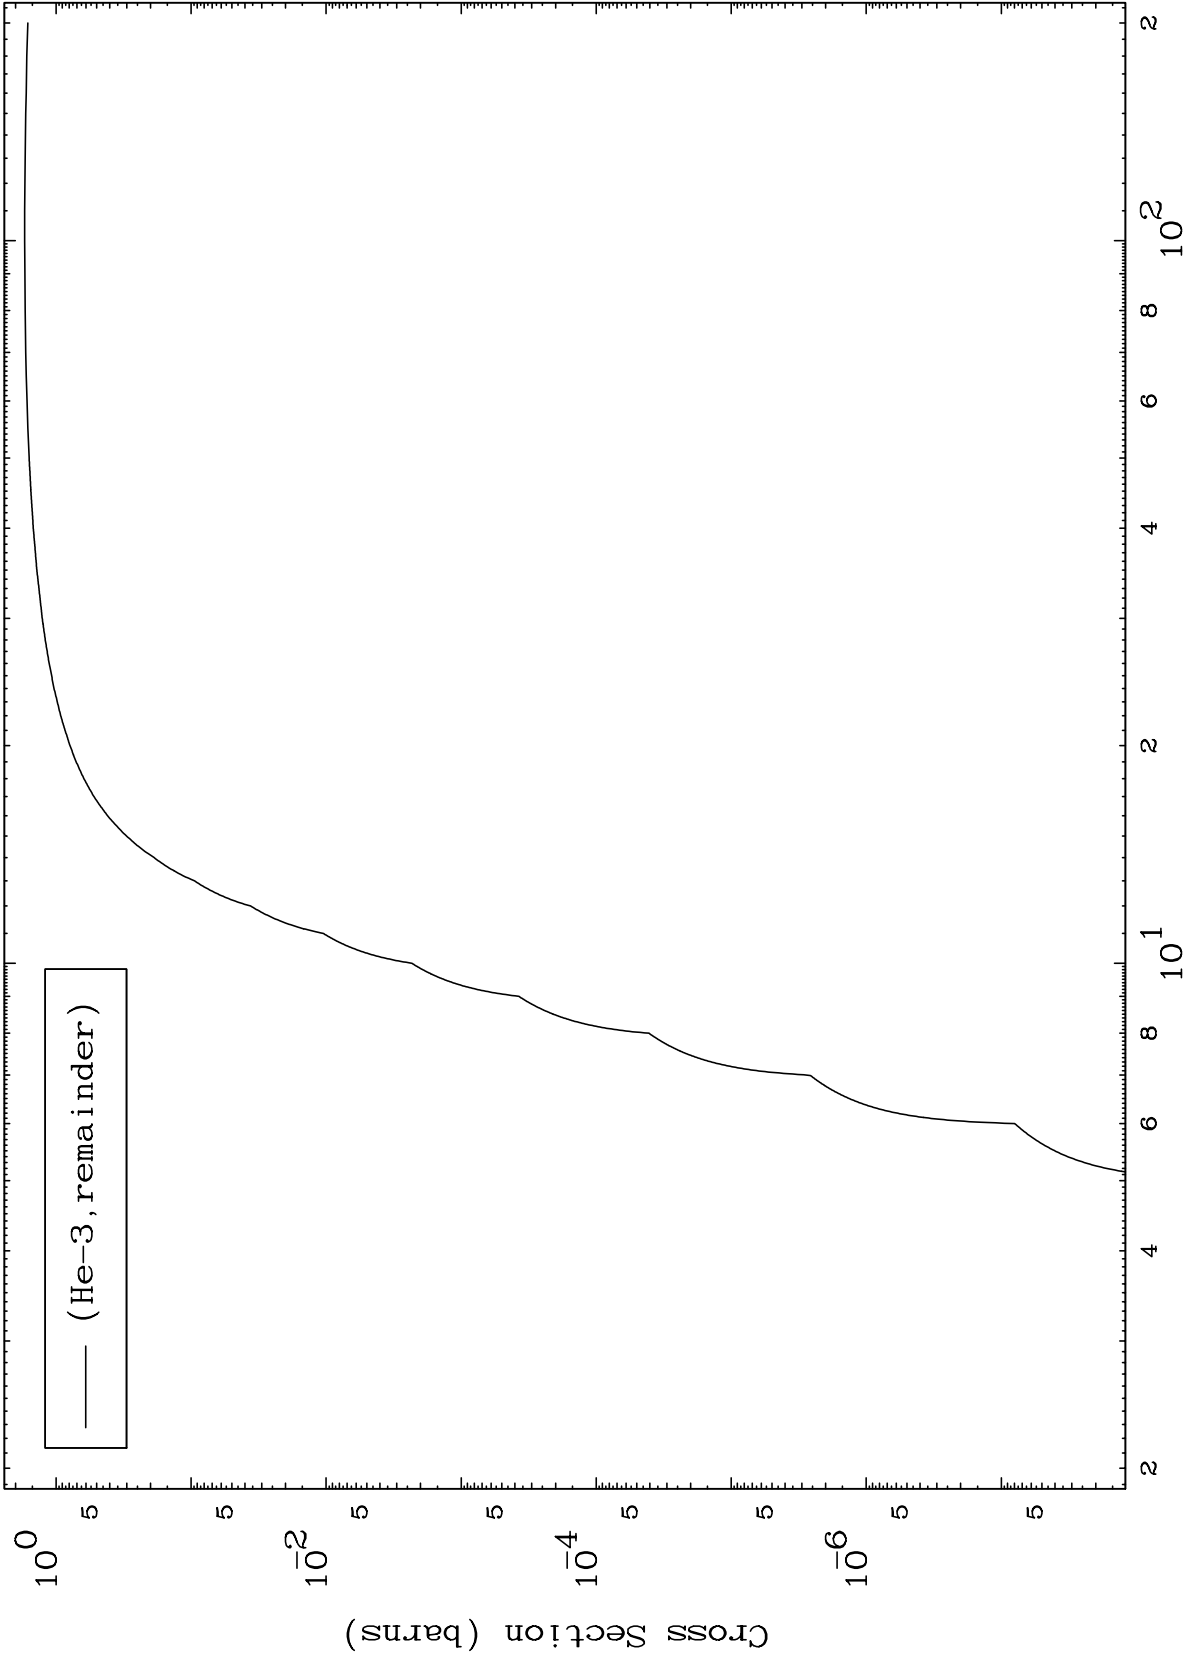

Press Mouse Button to Start

MAT 4310

He-3 Major

43-Tc-94

0 Kelvin Cross Sections

1

Incident Energy (MeV)

43-Tc-94