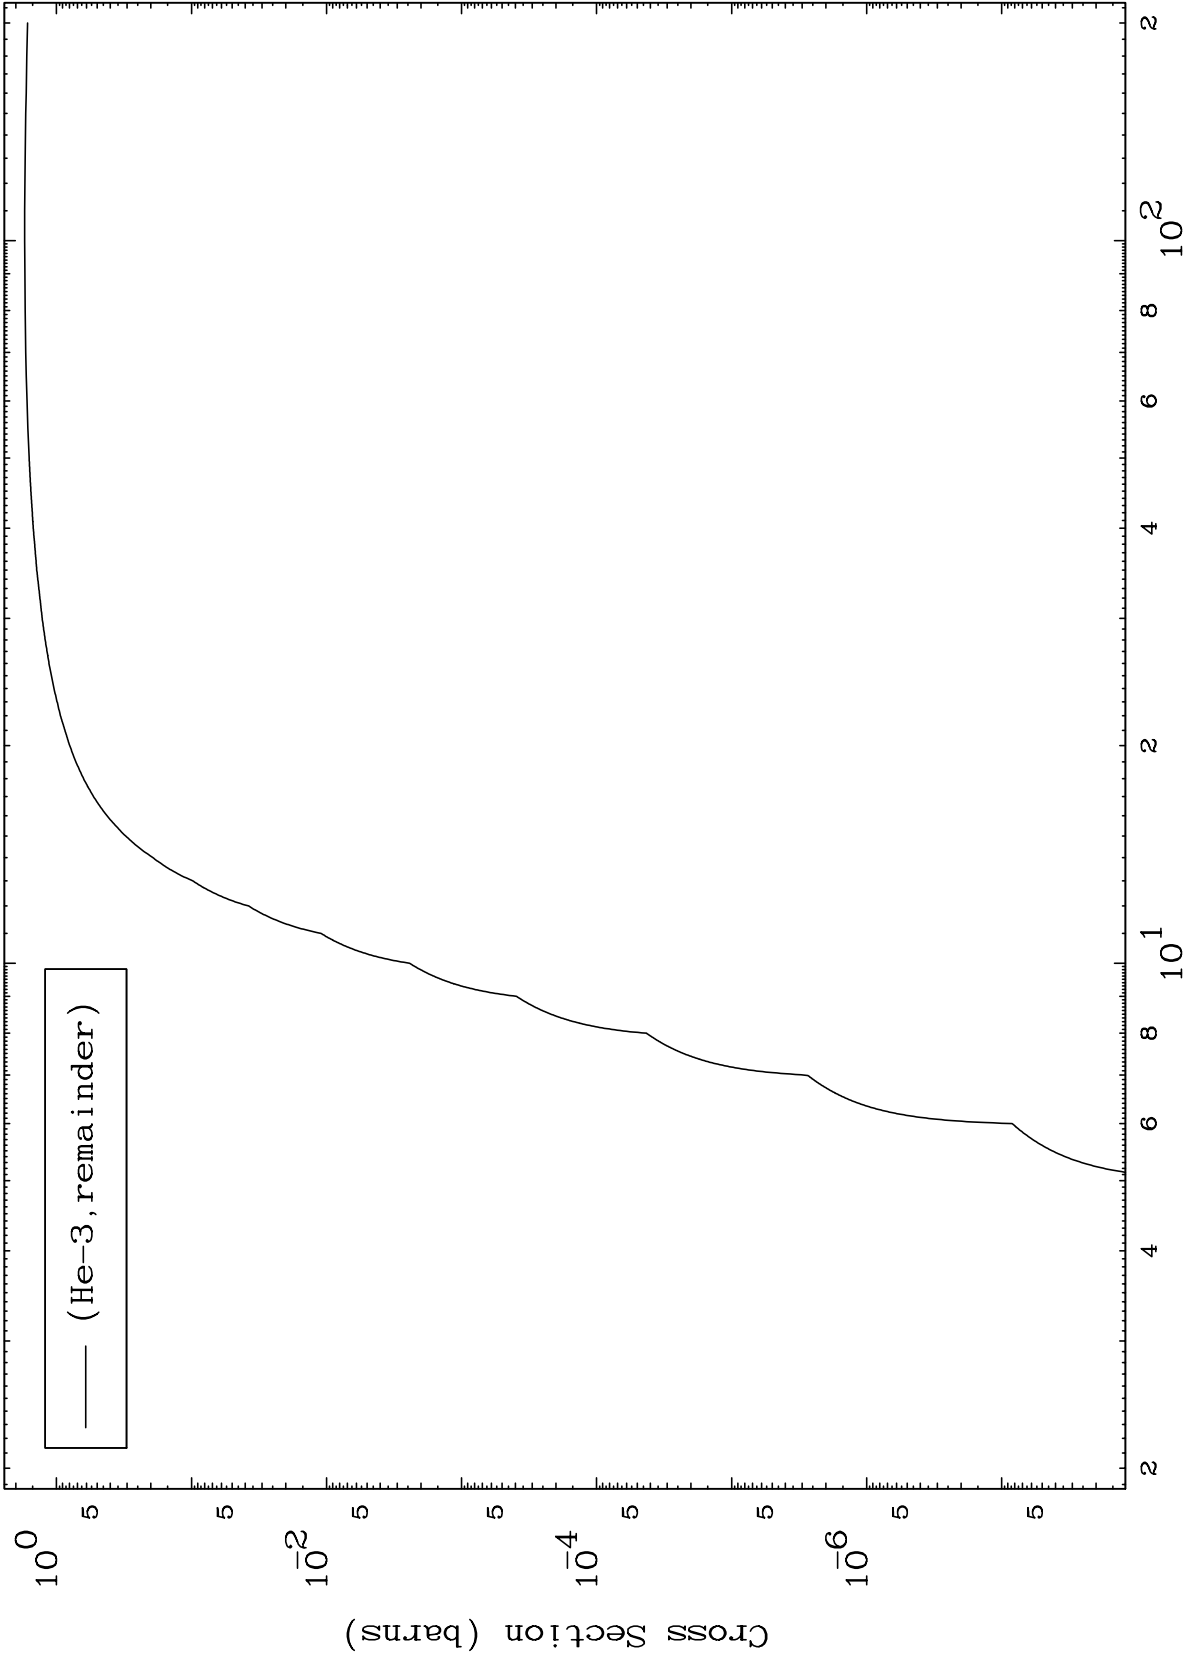

Press Mouse Button to Start

MAT 4314

He-3 Major

43-Tc-95

0 Kelvin Cross Sections

1

Incident Energy (MeV)

43-Tc-95