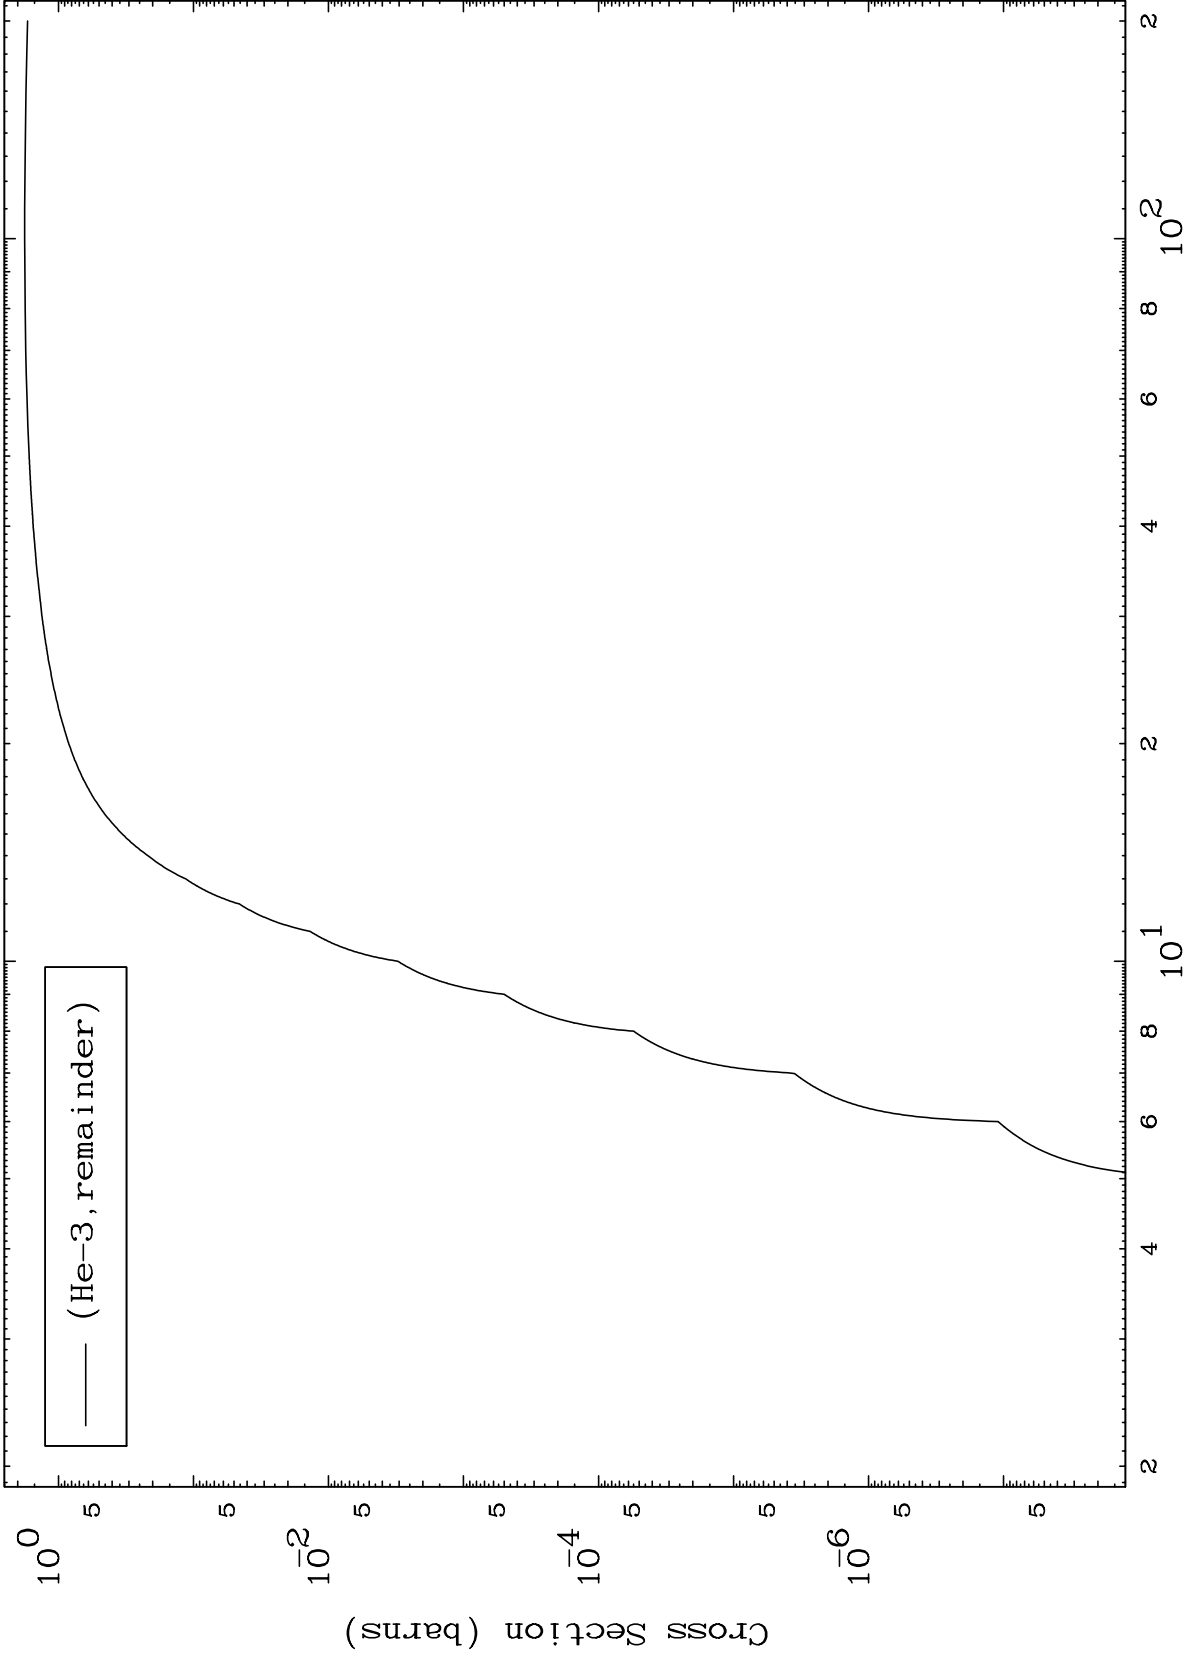

Press Mouse Button to Start

MAT 4326

He-3 Major

43-Tc-99

0 Kelvin Cross Sections

1

Incident Energy (MeV)

43-Tc-99