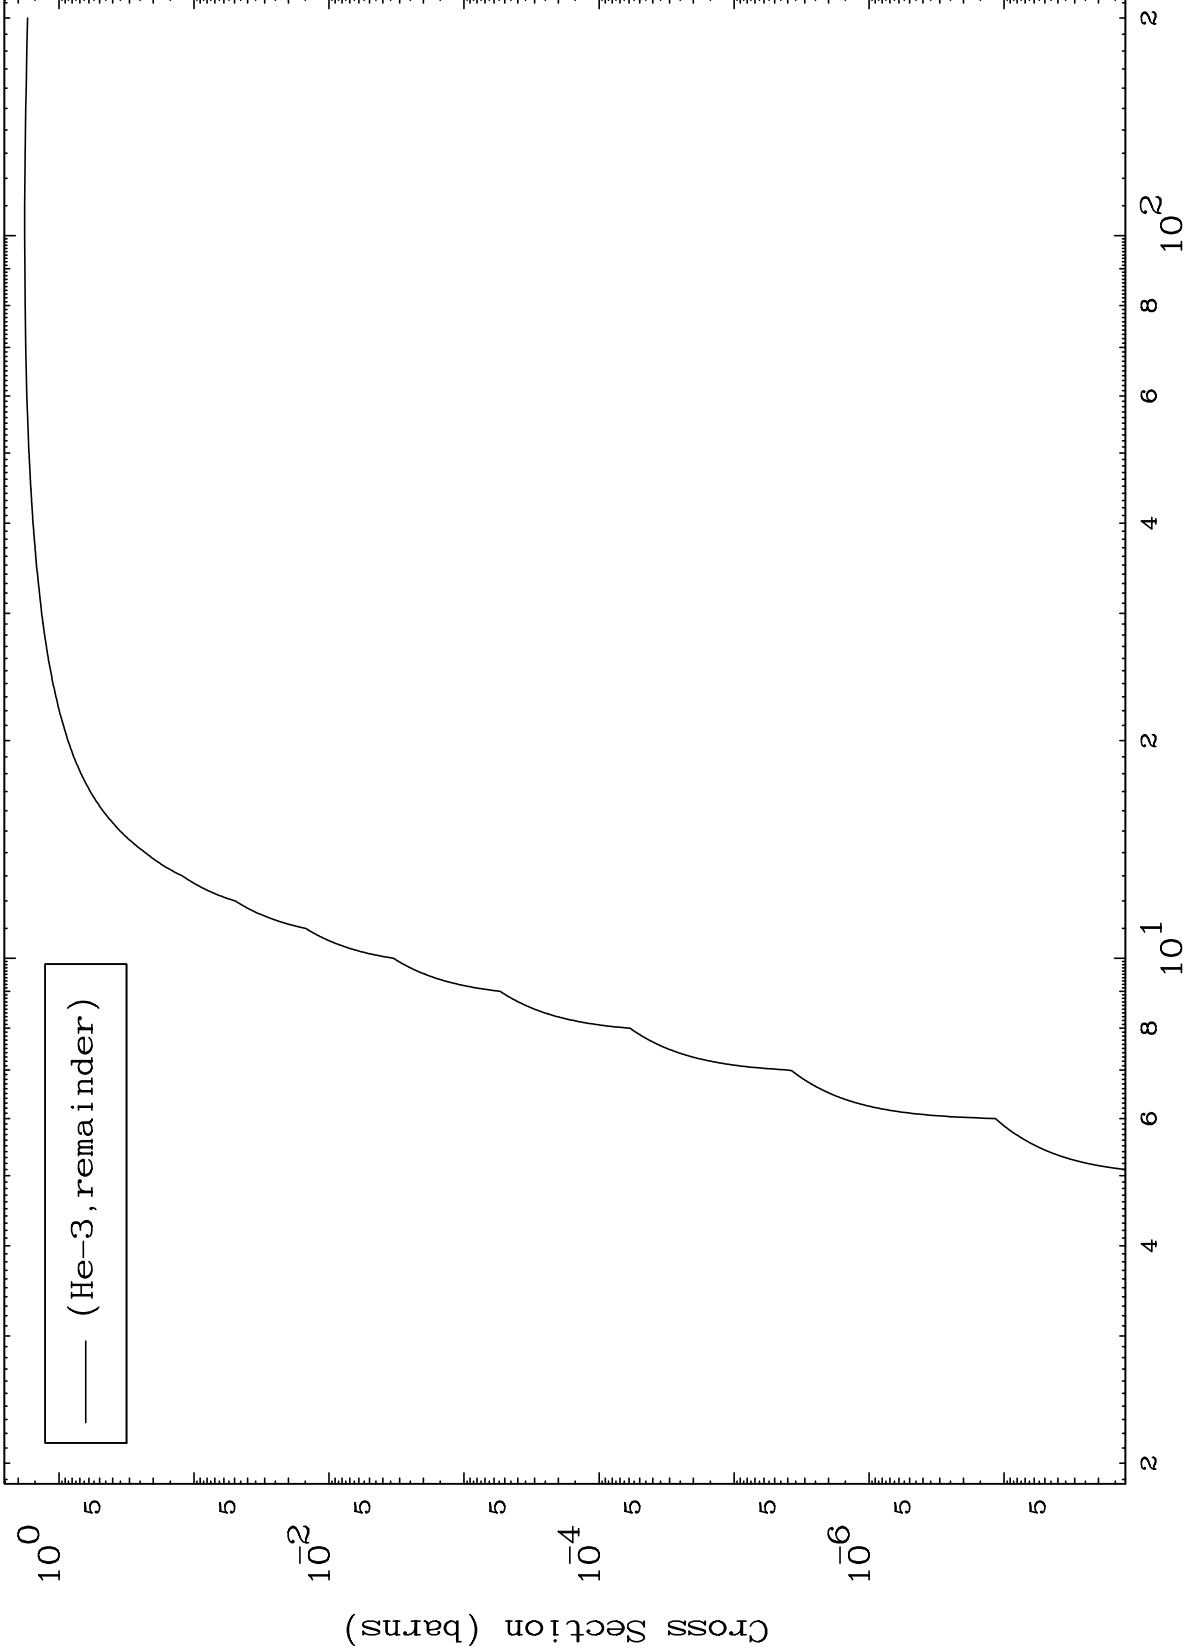

Press Mouse Button to Start

MAT 4335

He-3 Major

43-Tc-102

0 Kelvin Cross Sections

1

Incident Energy (MeV)

43-Tc-102