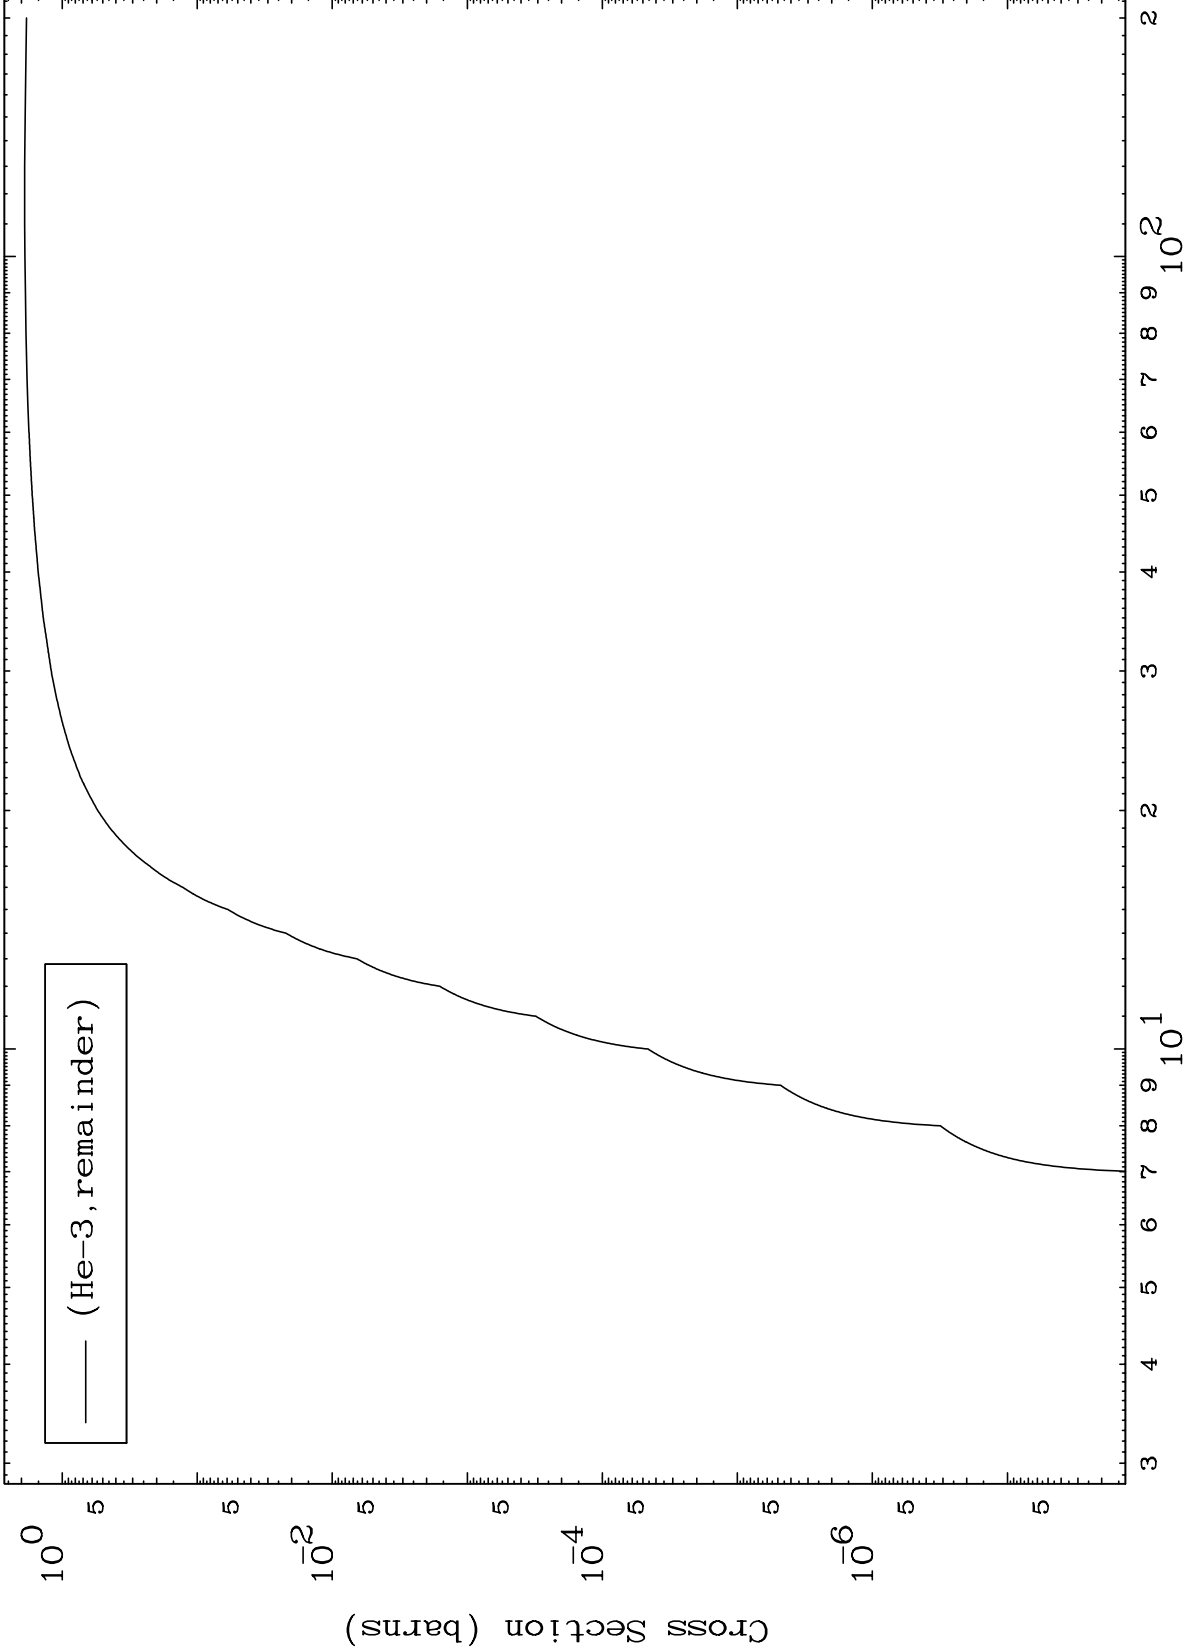

Press Mouse Button to Start

MAT 5416

He-3 Major

54-Xe-121

0 Kelvin Cross Sections

1

Incident Energy (MeV)

54-Xe-121