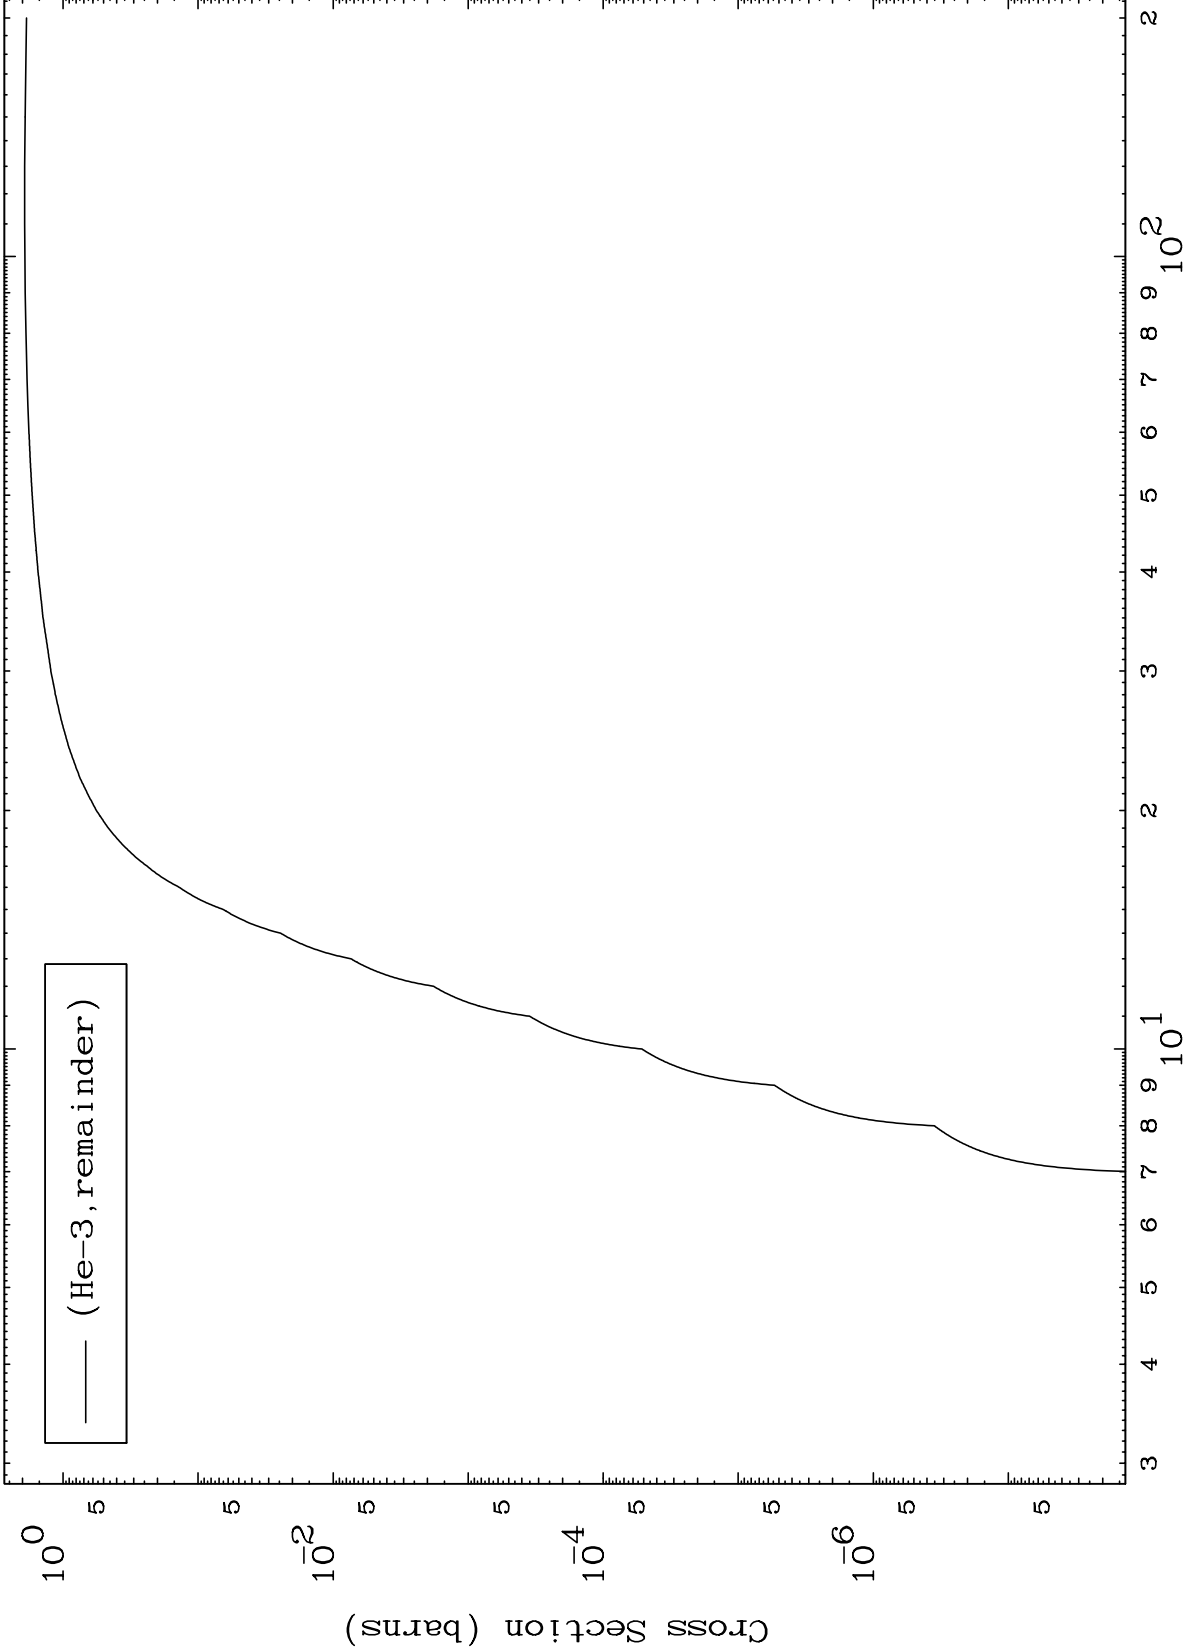

Press Mouse Button to Start

MAT 5425

He-3 Major

54-Xe-124

0 Kelvin Cross Sections

1

Incident Energy (MeV)

54-Xe-124