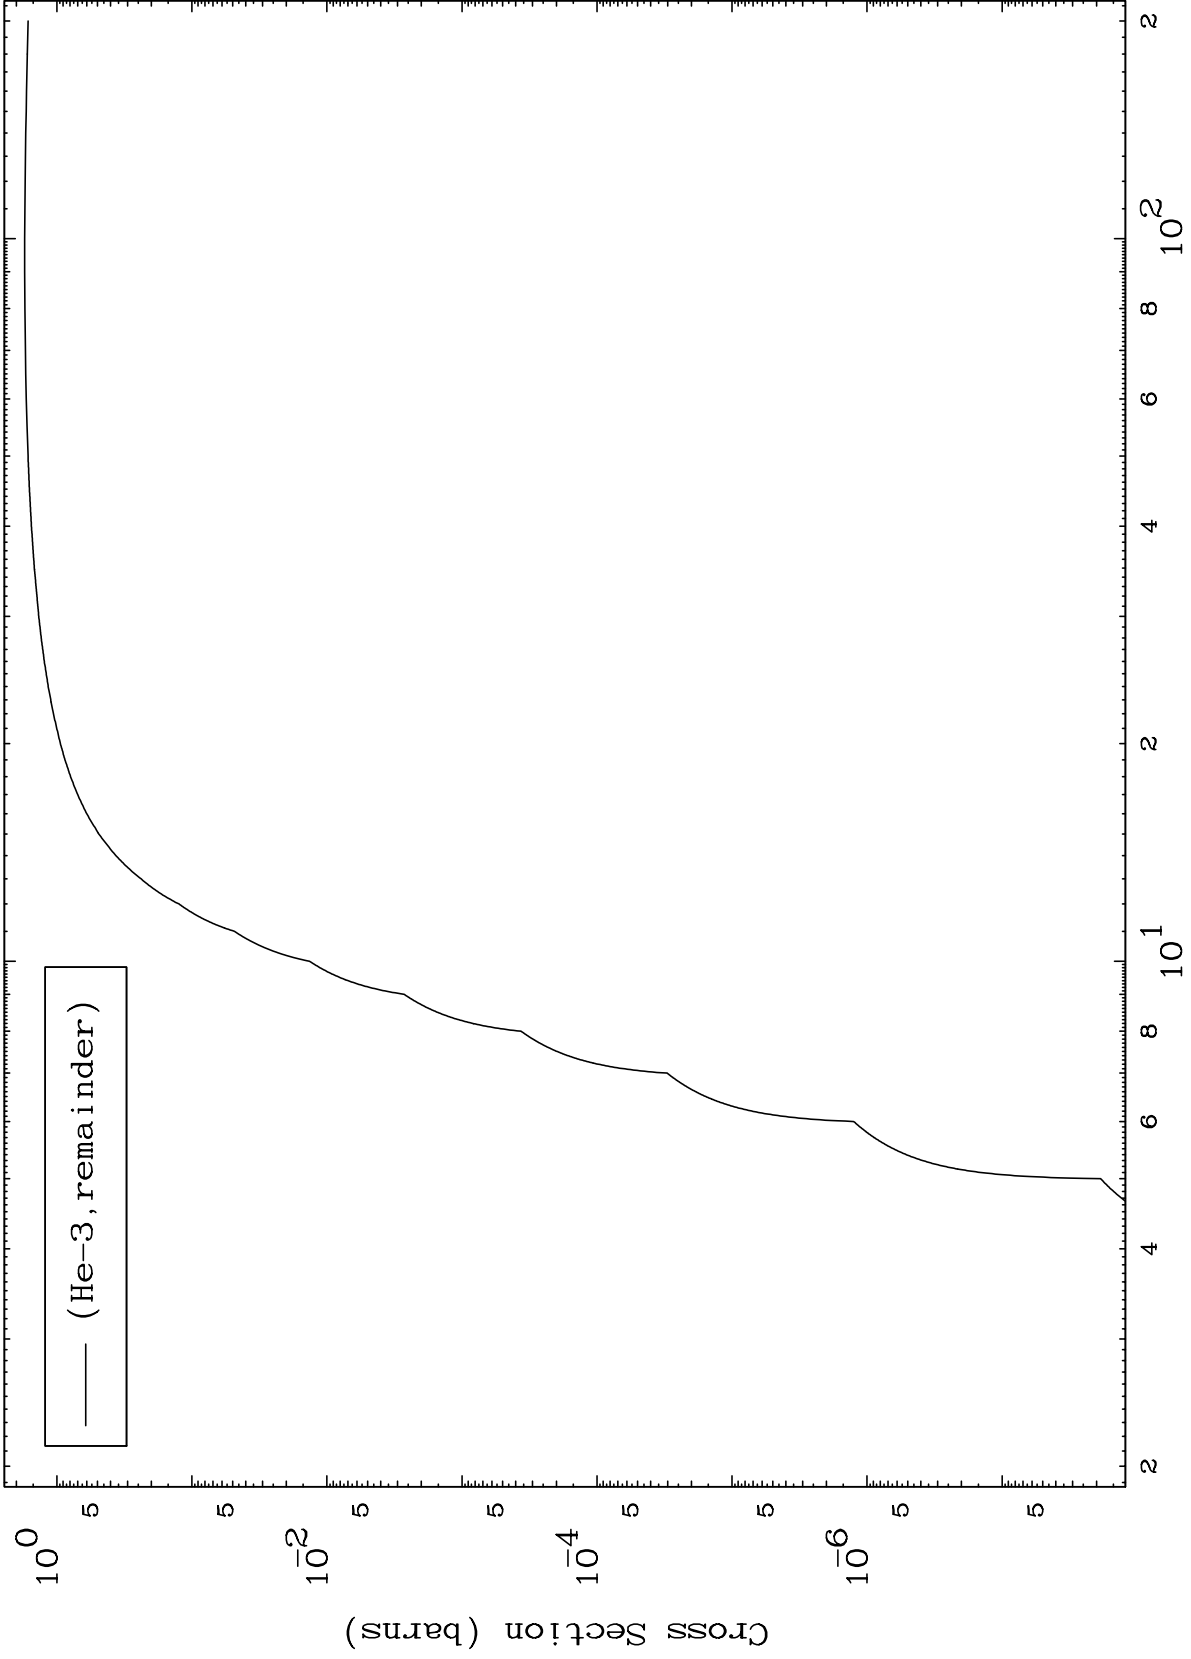

Press Mouse Button to Start

MAT 3937

He-3 Major

39-Y -93

0 Kelvin Cross Sections

1

Incident Energy (MeV)

39-Y -93