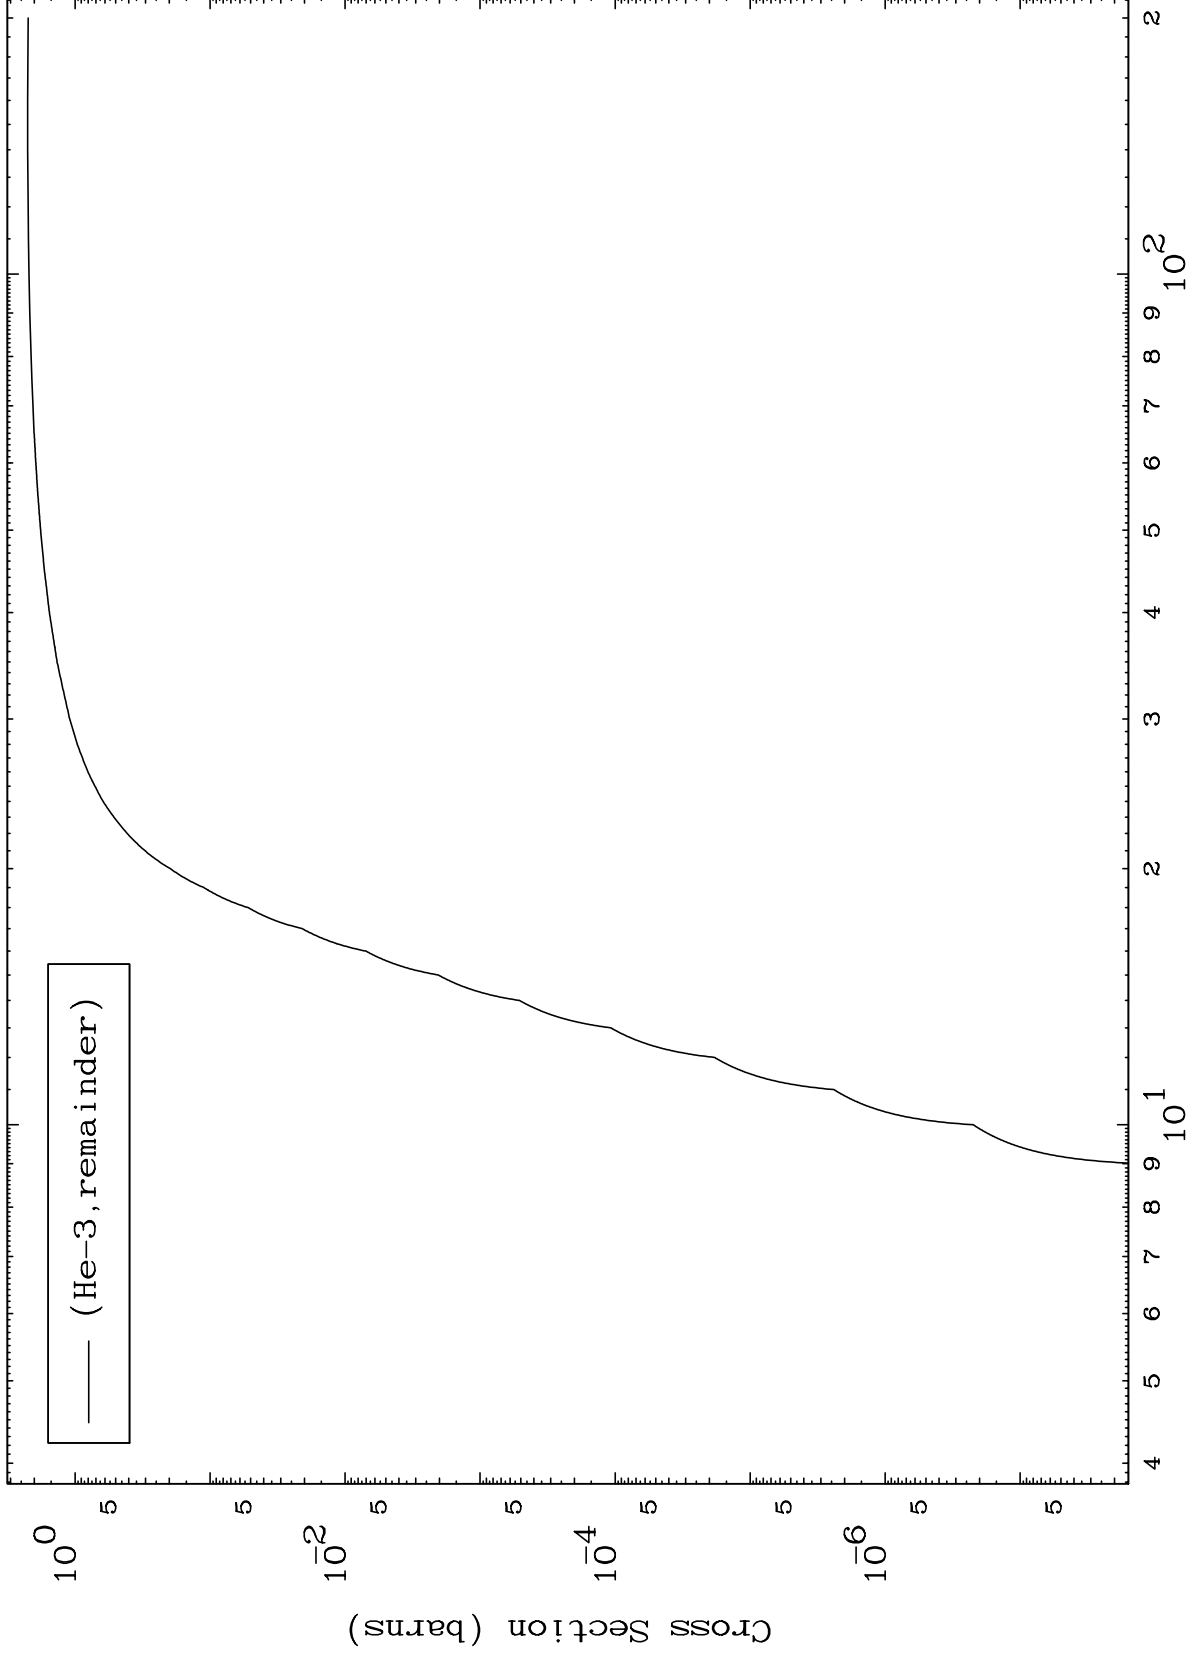

Press Mouse Button to Start

MAT 7031

He-3 Major

70-Yb-170

0 Kelvin Cross Sections

1

Incident Energy (MeV)

70-Yb-170