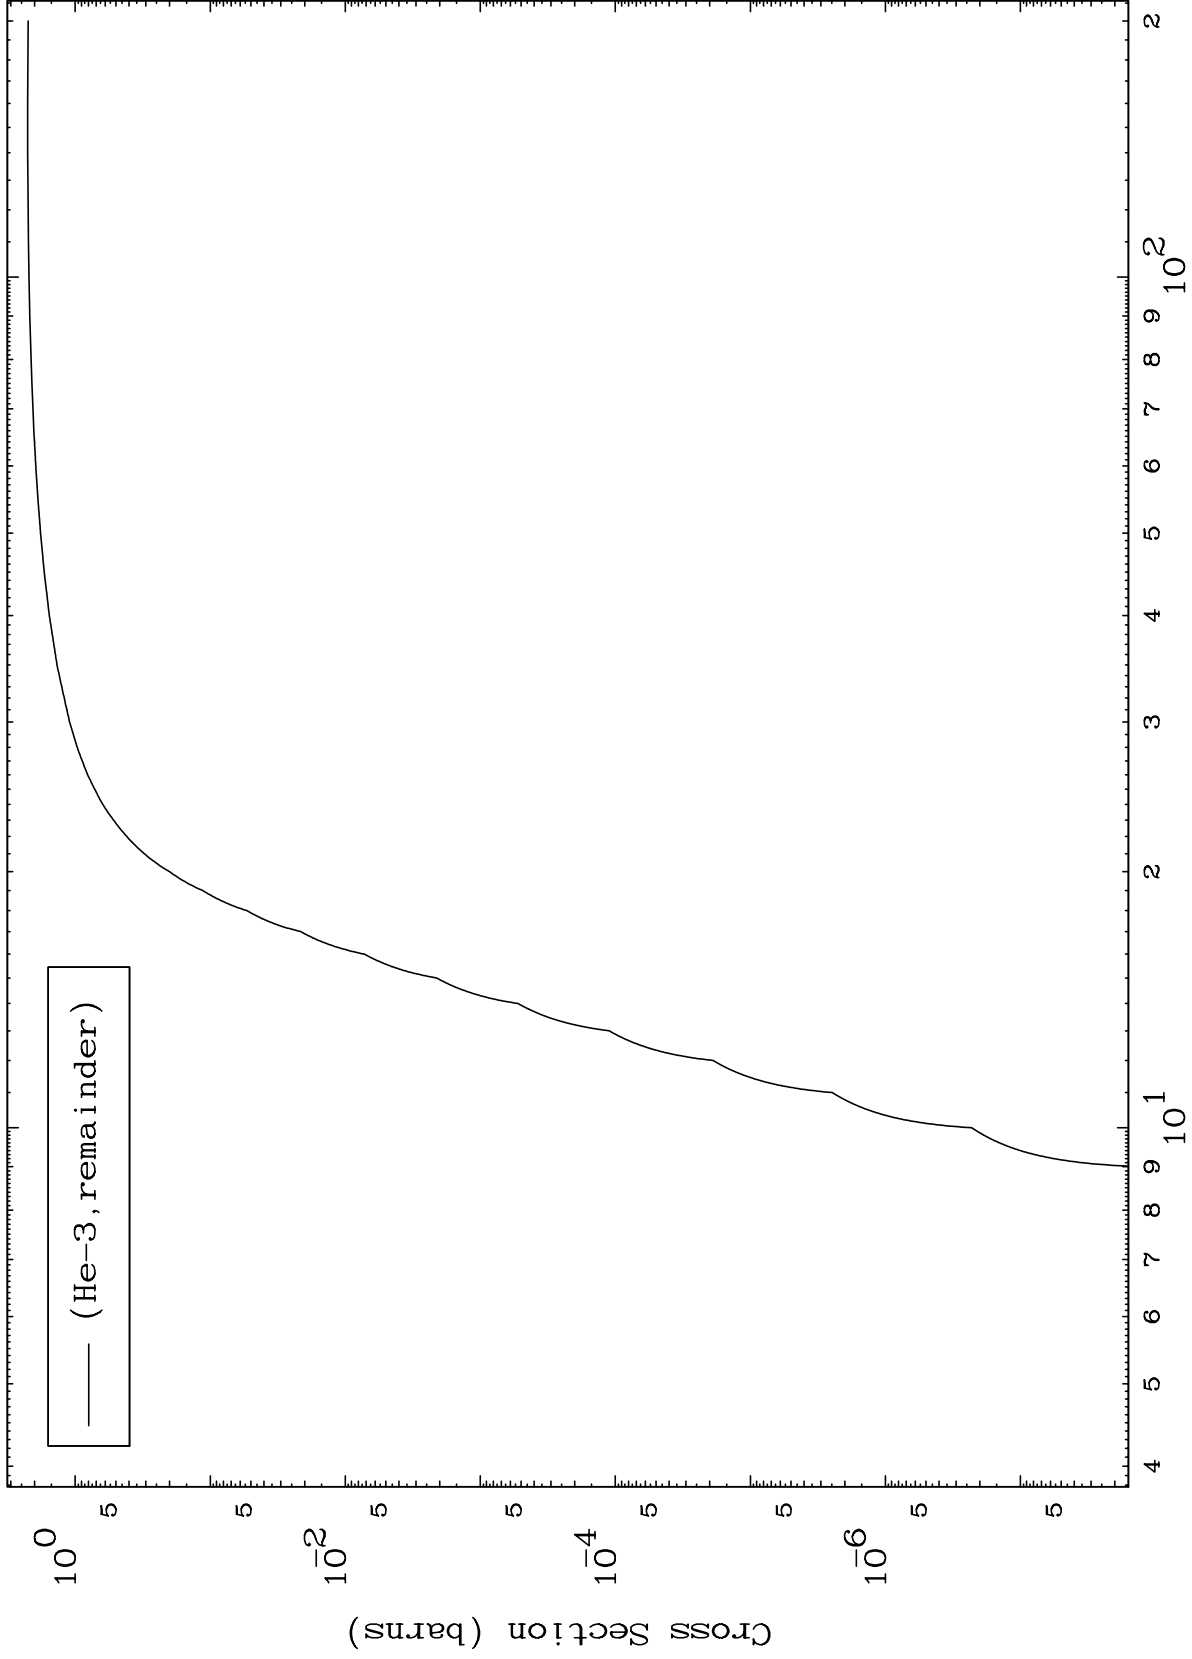

Press Mouse Button to Start

MAT 7034

He-3 Major

70-Yb-171

0 Kelvin Cross Sections

1

Incident Energy (MeV)

70-Yb-171