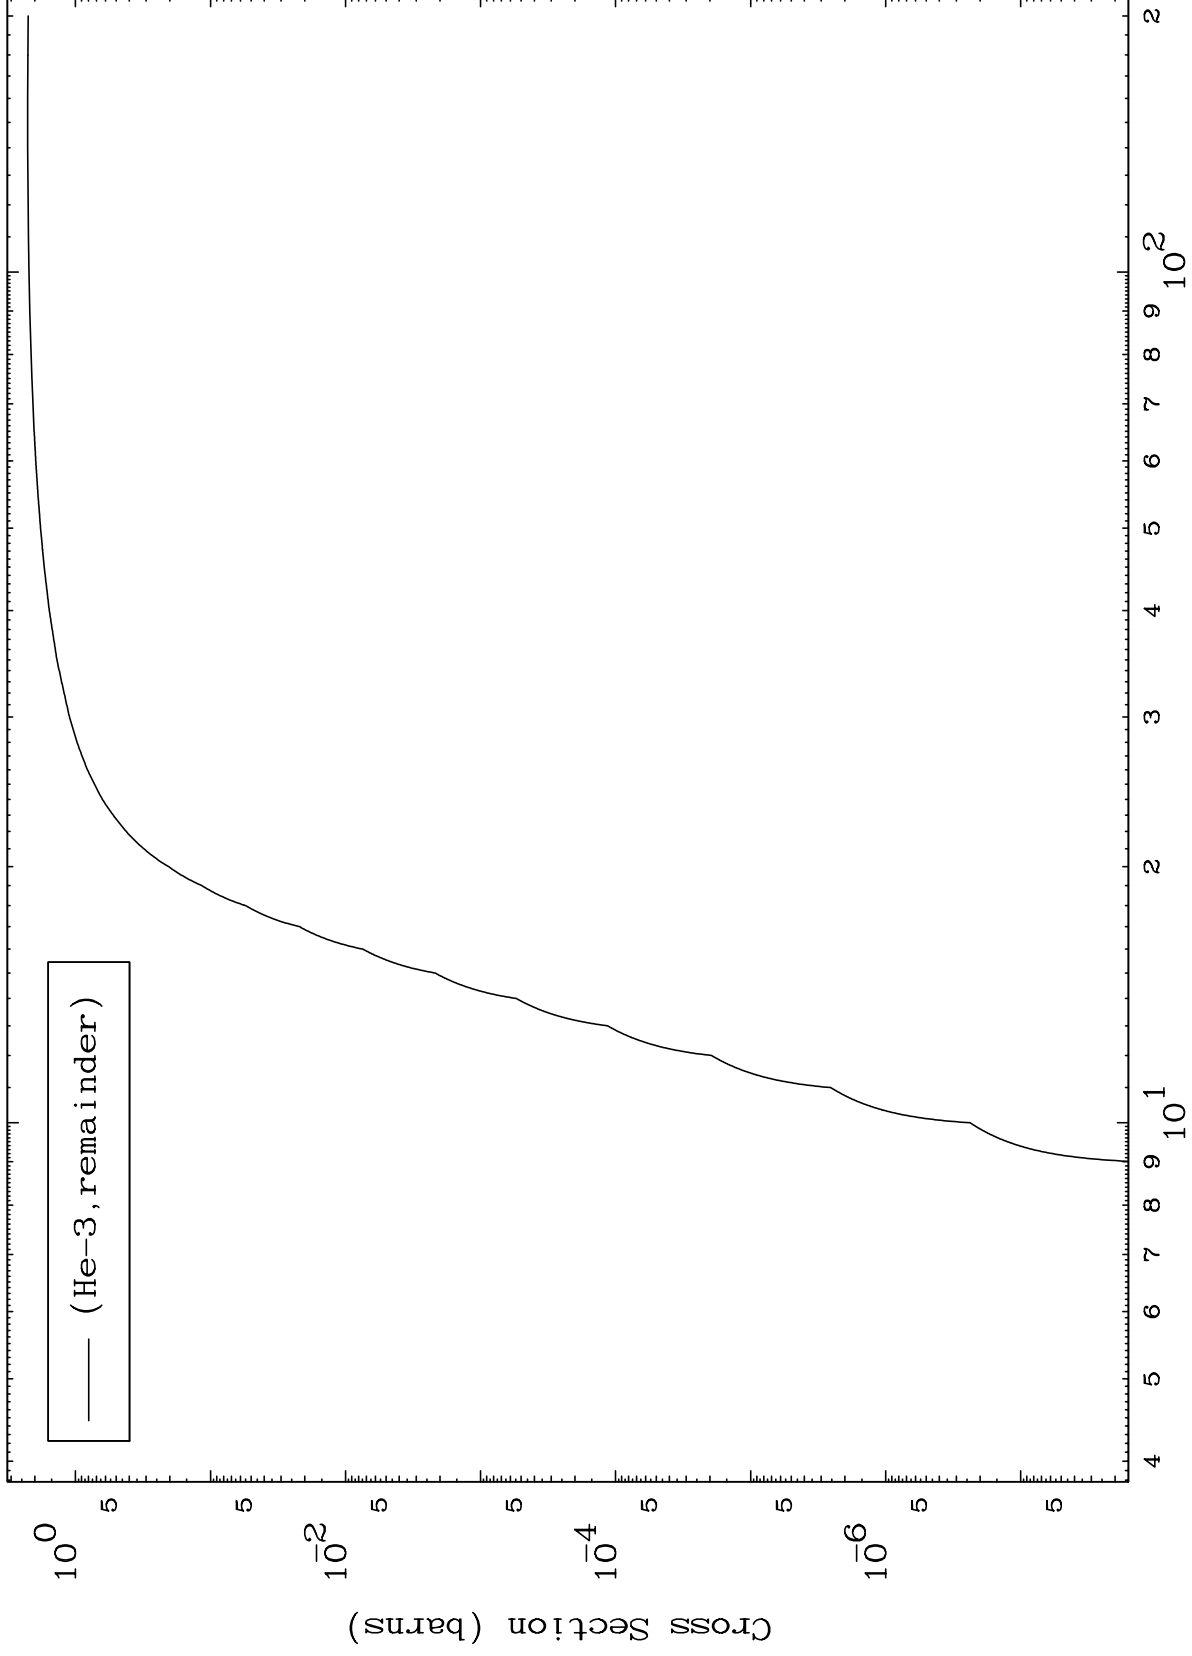

Press Mouse Button to Start

MAT 7037

He-3 Major

70-Yb-172

0 Kelvin Cross Sections

1

Incident Energy (MeV)

70-Yb-172