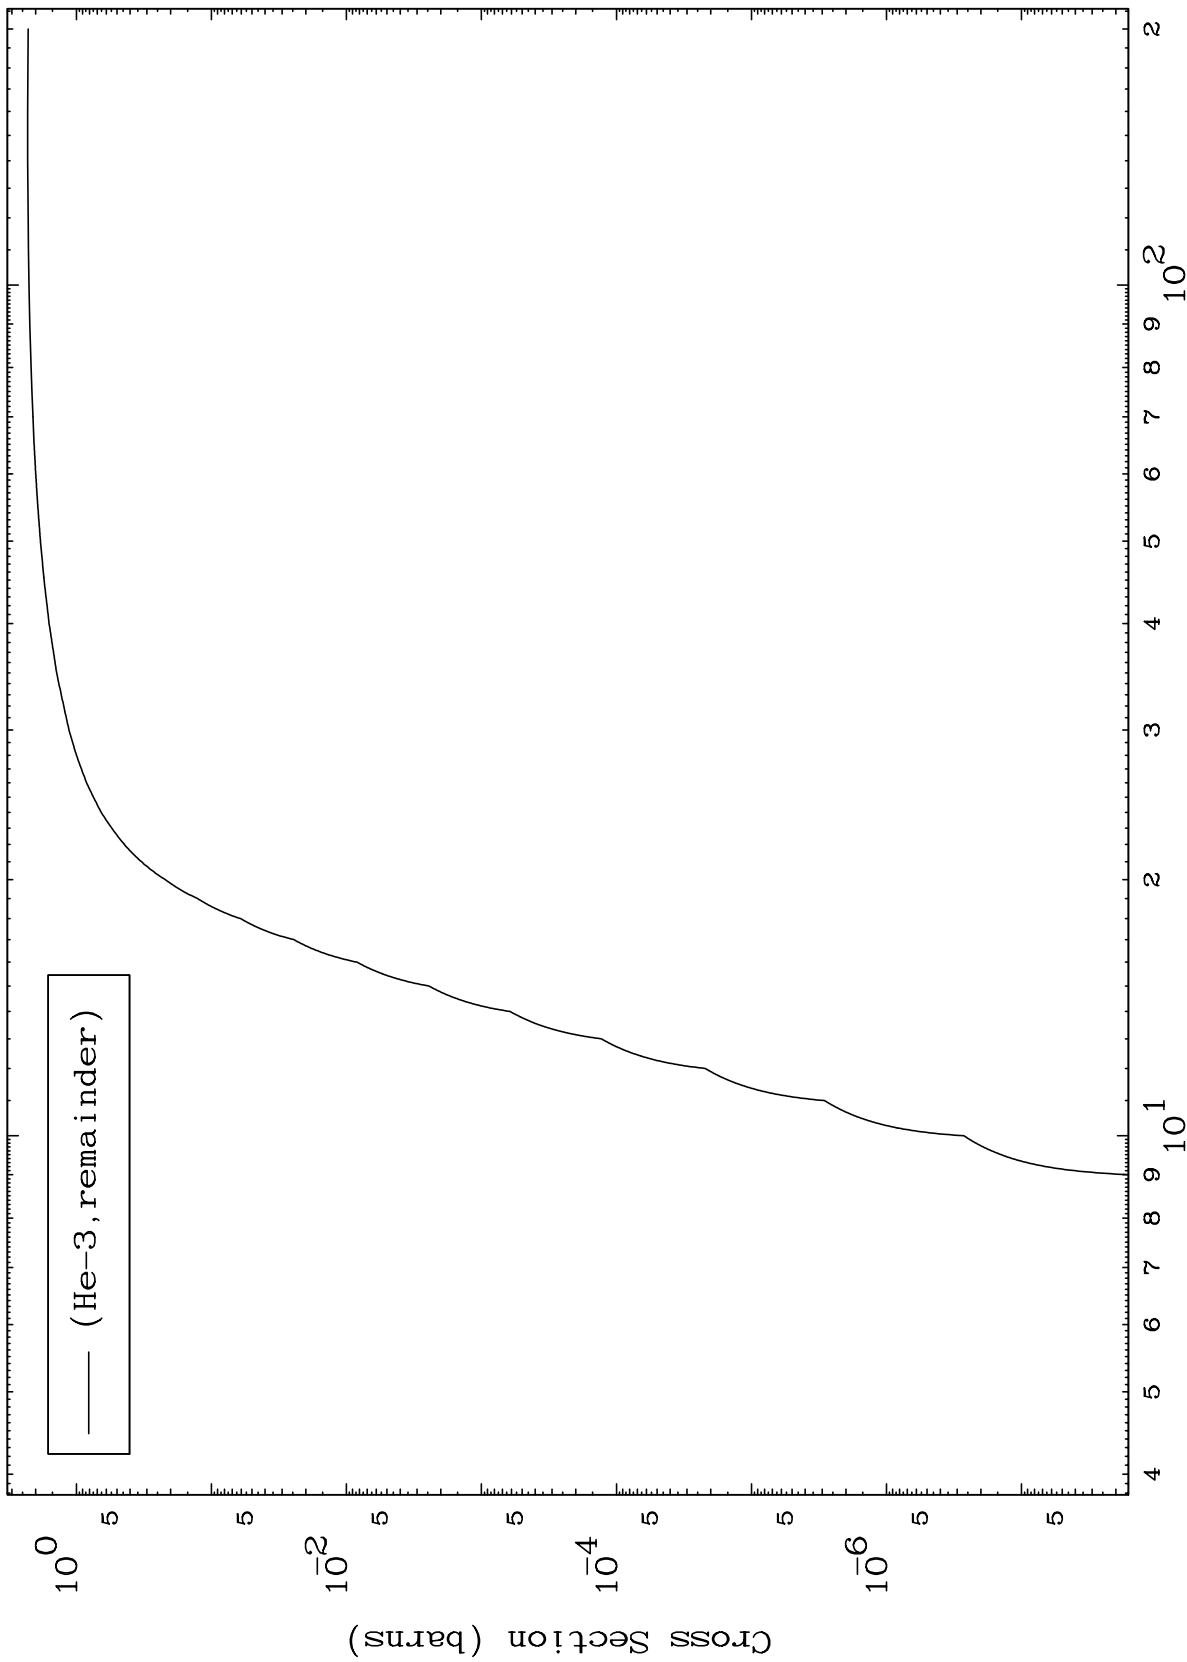

Press Mouse Button to Start

MAT 7050

He-3 Major

70-Yb-176

0 Kelvin Cross Sections

1

Incident Energy (MeV)

70-Yb-176