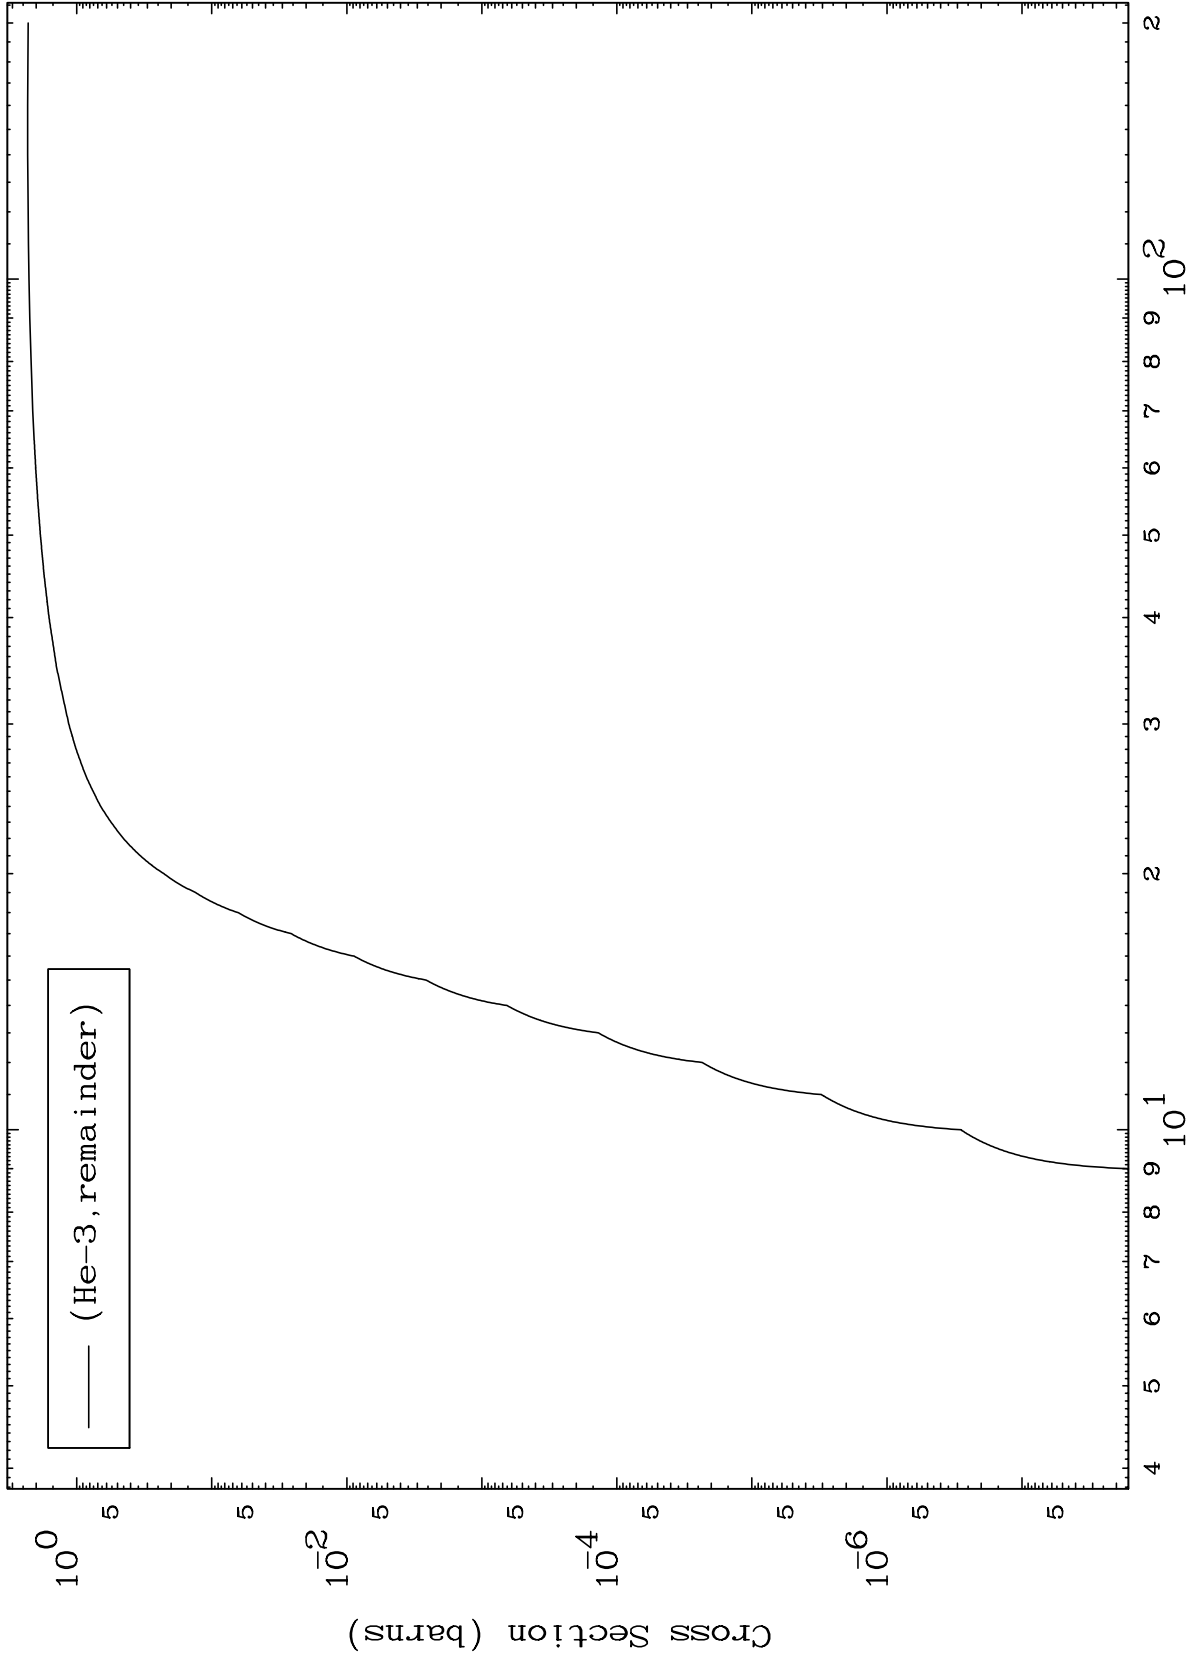

Press Mouse Button to Start

MAT 7055

He-3 Major

70-Yb-178

0 Kelvin Cross Sections

Incident Energy (MeV)

70-Yb-178

1